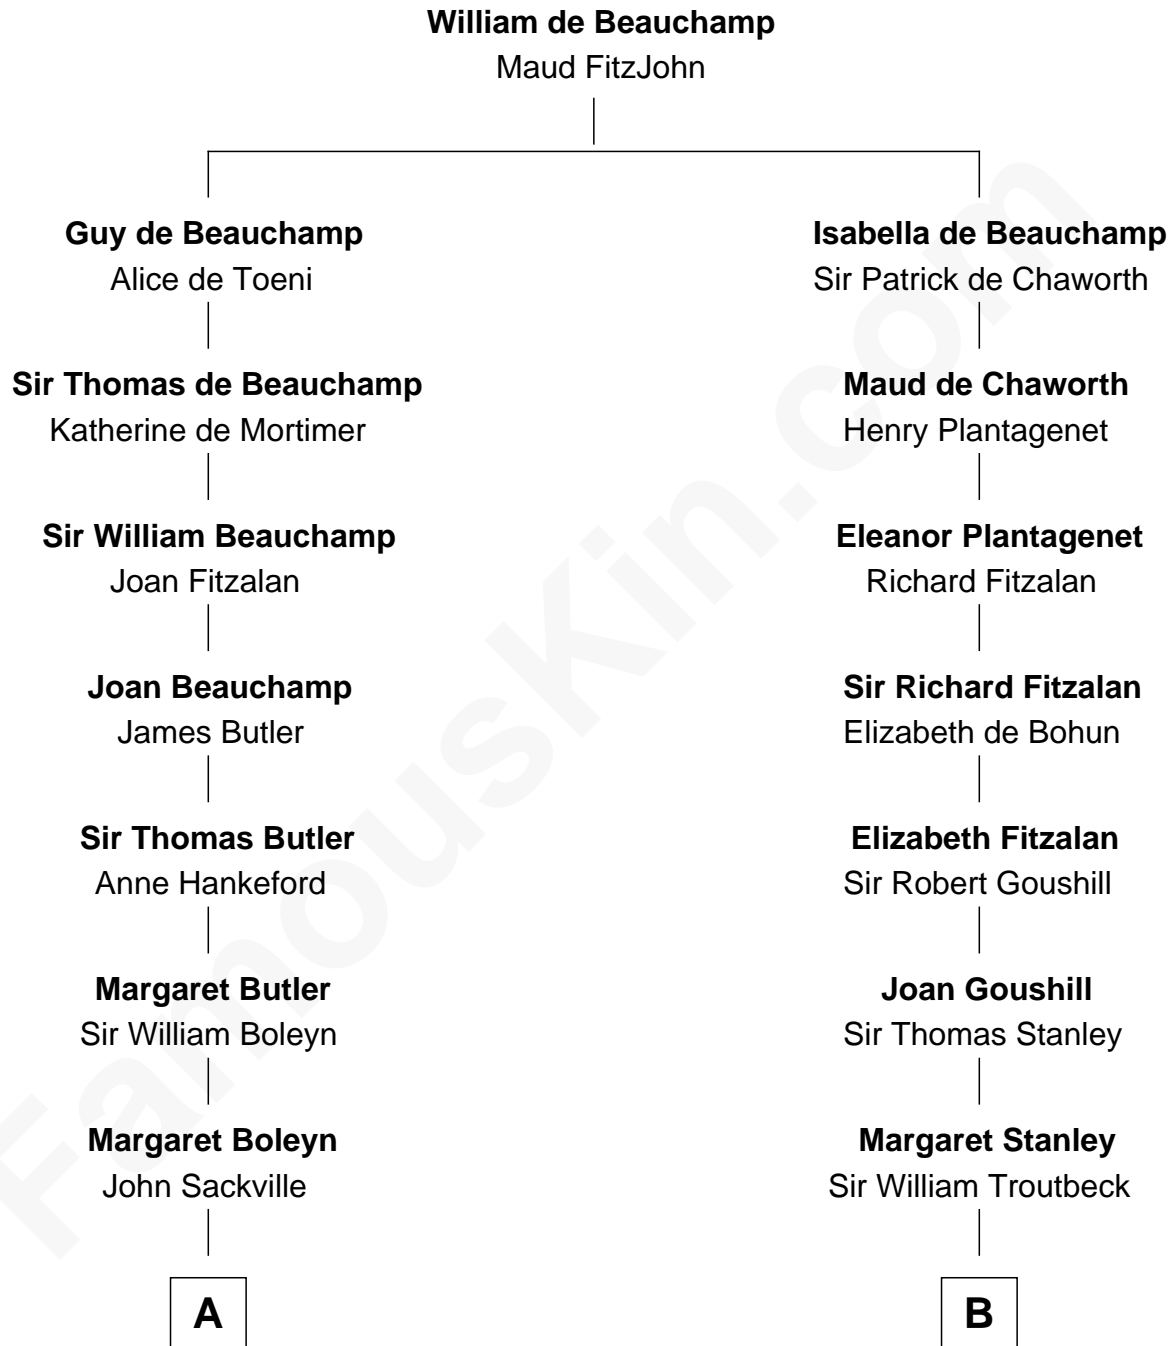

FamousKin.com

Relationship Chart of

Camilla Parker Bowles

Queen Consort of the United Kingdom

17th cousin 4 times removed of

Abigail (Smith) Adams

First Lady of President John Adams

C

William Coutts Keppel

Sophia Mary McNab

George Keppel

Alice Frederica Edmonstone

Sonia Rosemary Keppel

Roland Calvert Cubitt

Rosalind Maud Cubitt

Bruce Middleton Hope Shand