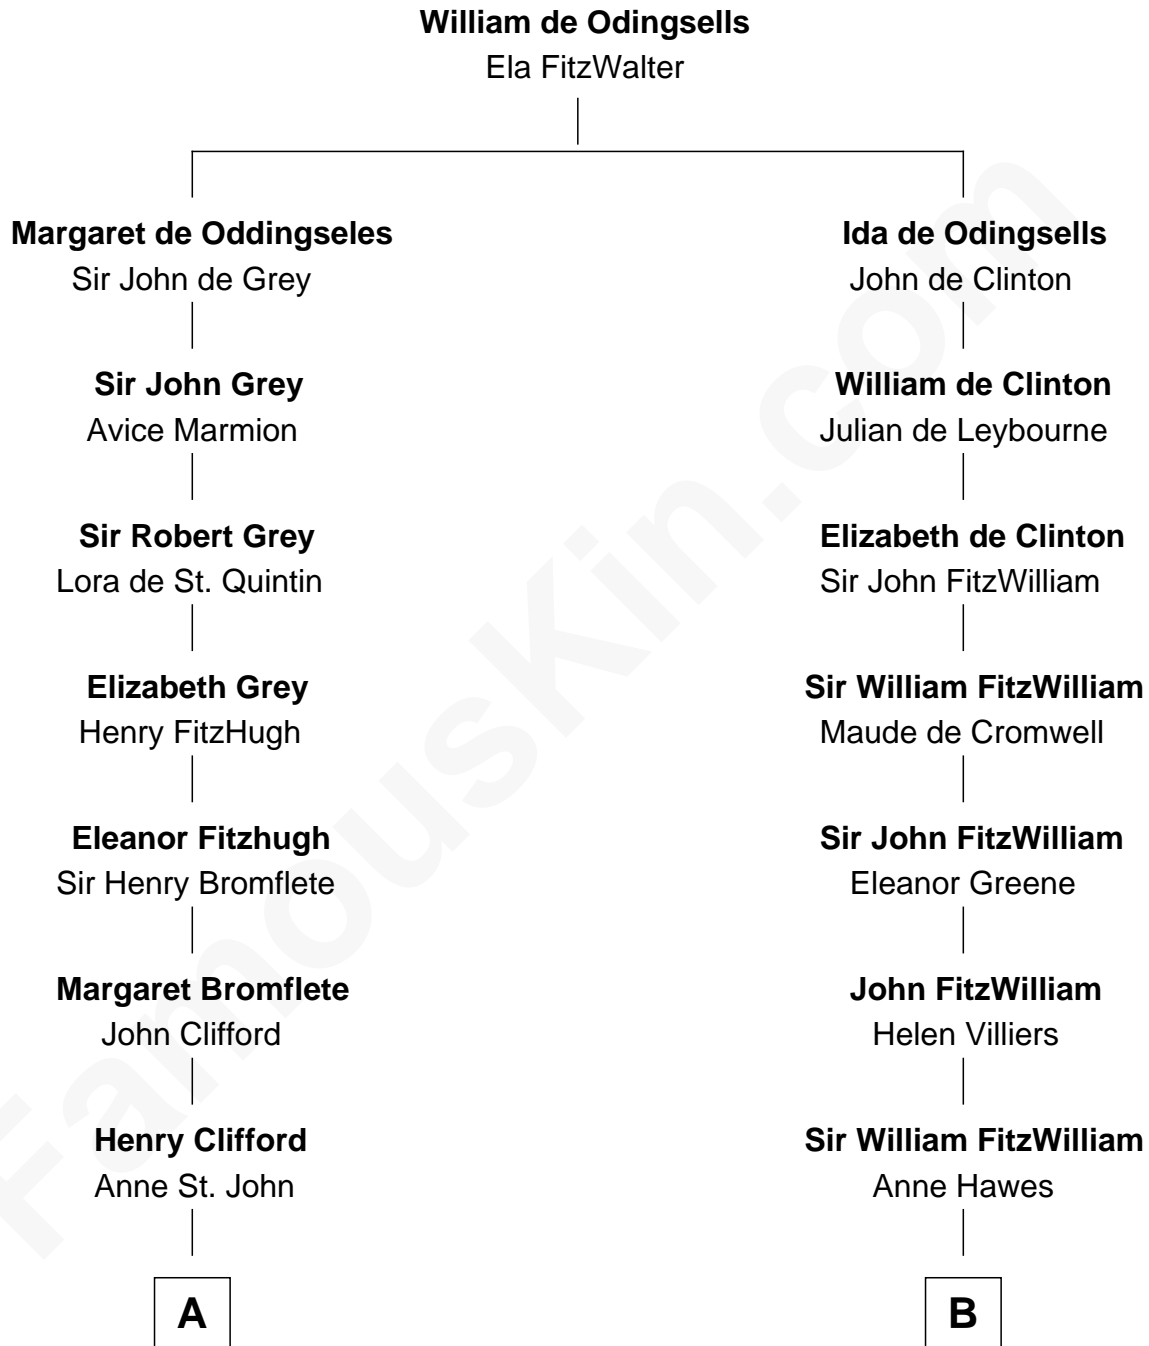

FamousKin.com

Relationship Chart of

Camilla Parker Bowles

Queen Consort of the United Kingdom

15th cousin 6 times removed of

Abigail (Smith) Adams

First Lady of President John Adams

C

William Coutts Keppel

Sophia Mary McNab

George Keppel

Alice Frederica Edmonstone

Sonia Rosemary Keppel

Roland Calvert Cubitt

Rosalind Maud Cubitt

Bruce Middleton Hope Shand