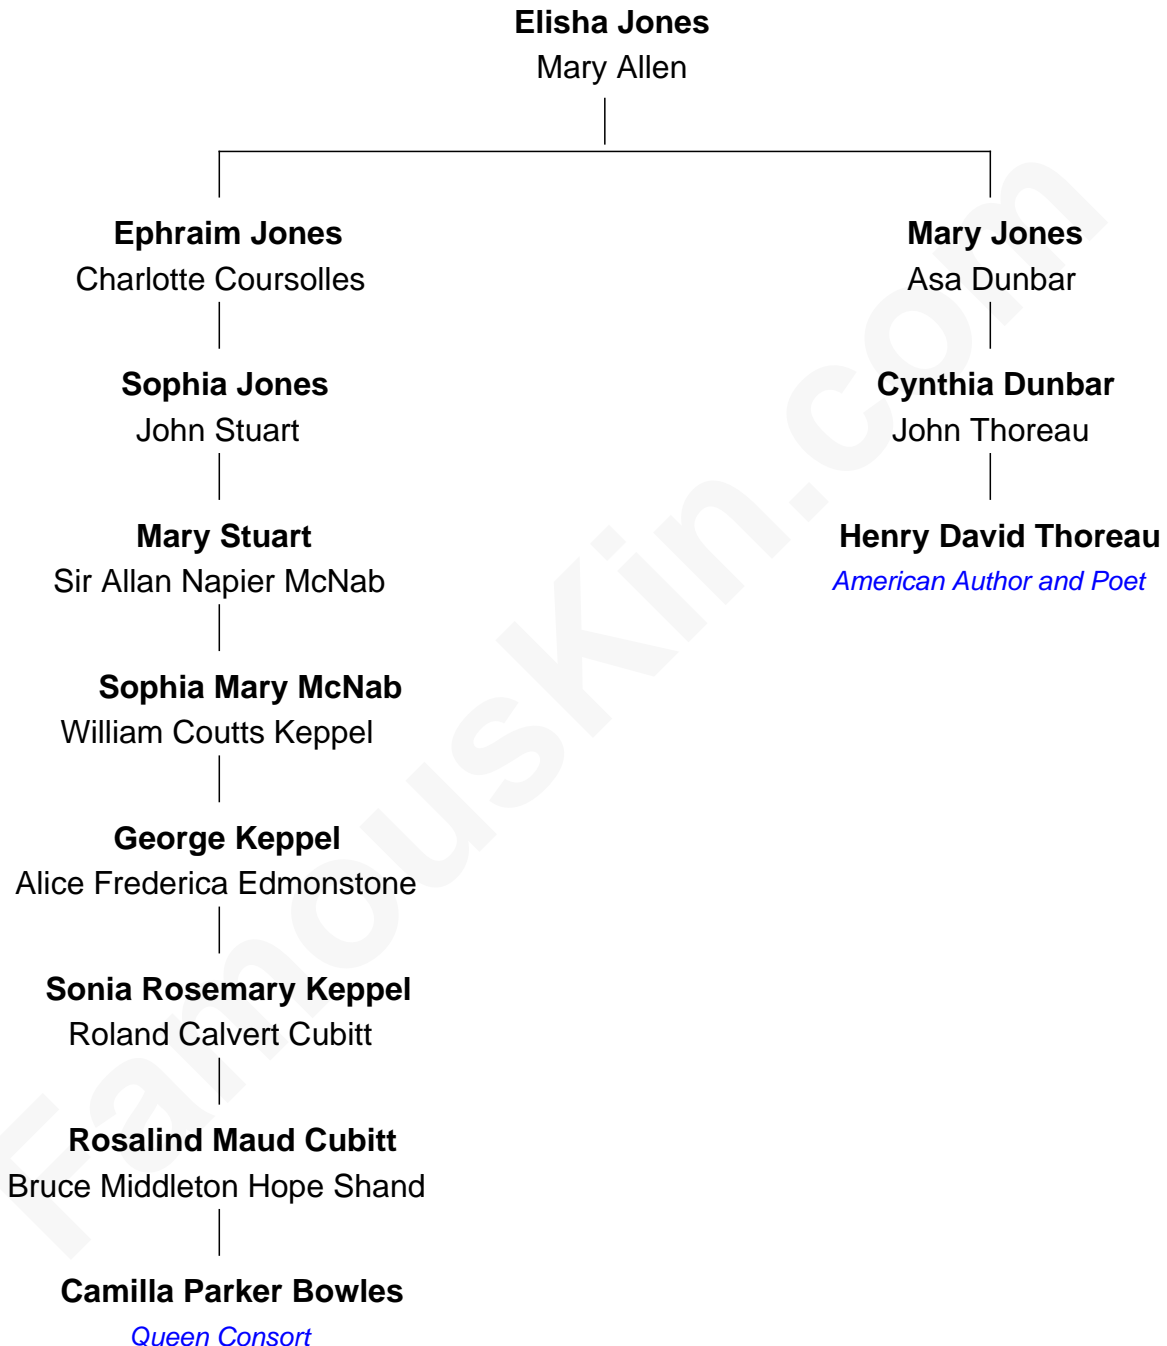

FamousKin.com

Relationship Chart of

Camilla Parker Bowles

Queen Consort of the United Kingdom

2nd cousin 5 times removed of

Henry David Thoreau
American Author and Poet

Camilla Parker Bowles photo by [Agência Brasil](#) [\(CC BY 3.0 BRAZIL\)](#)