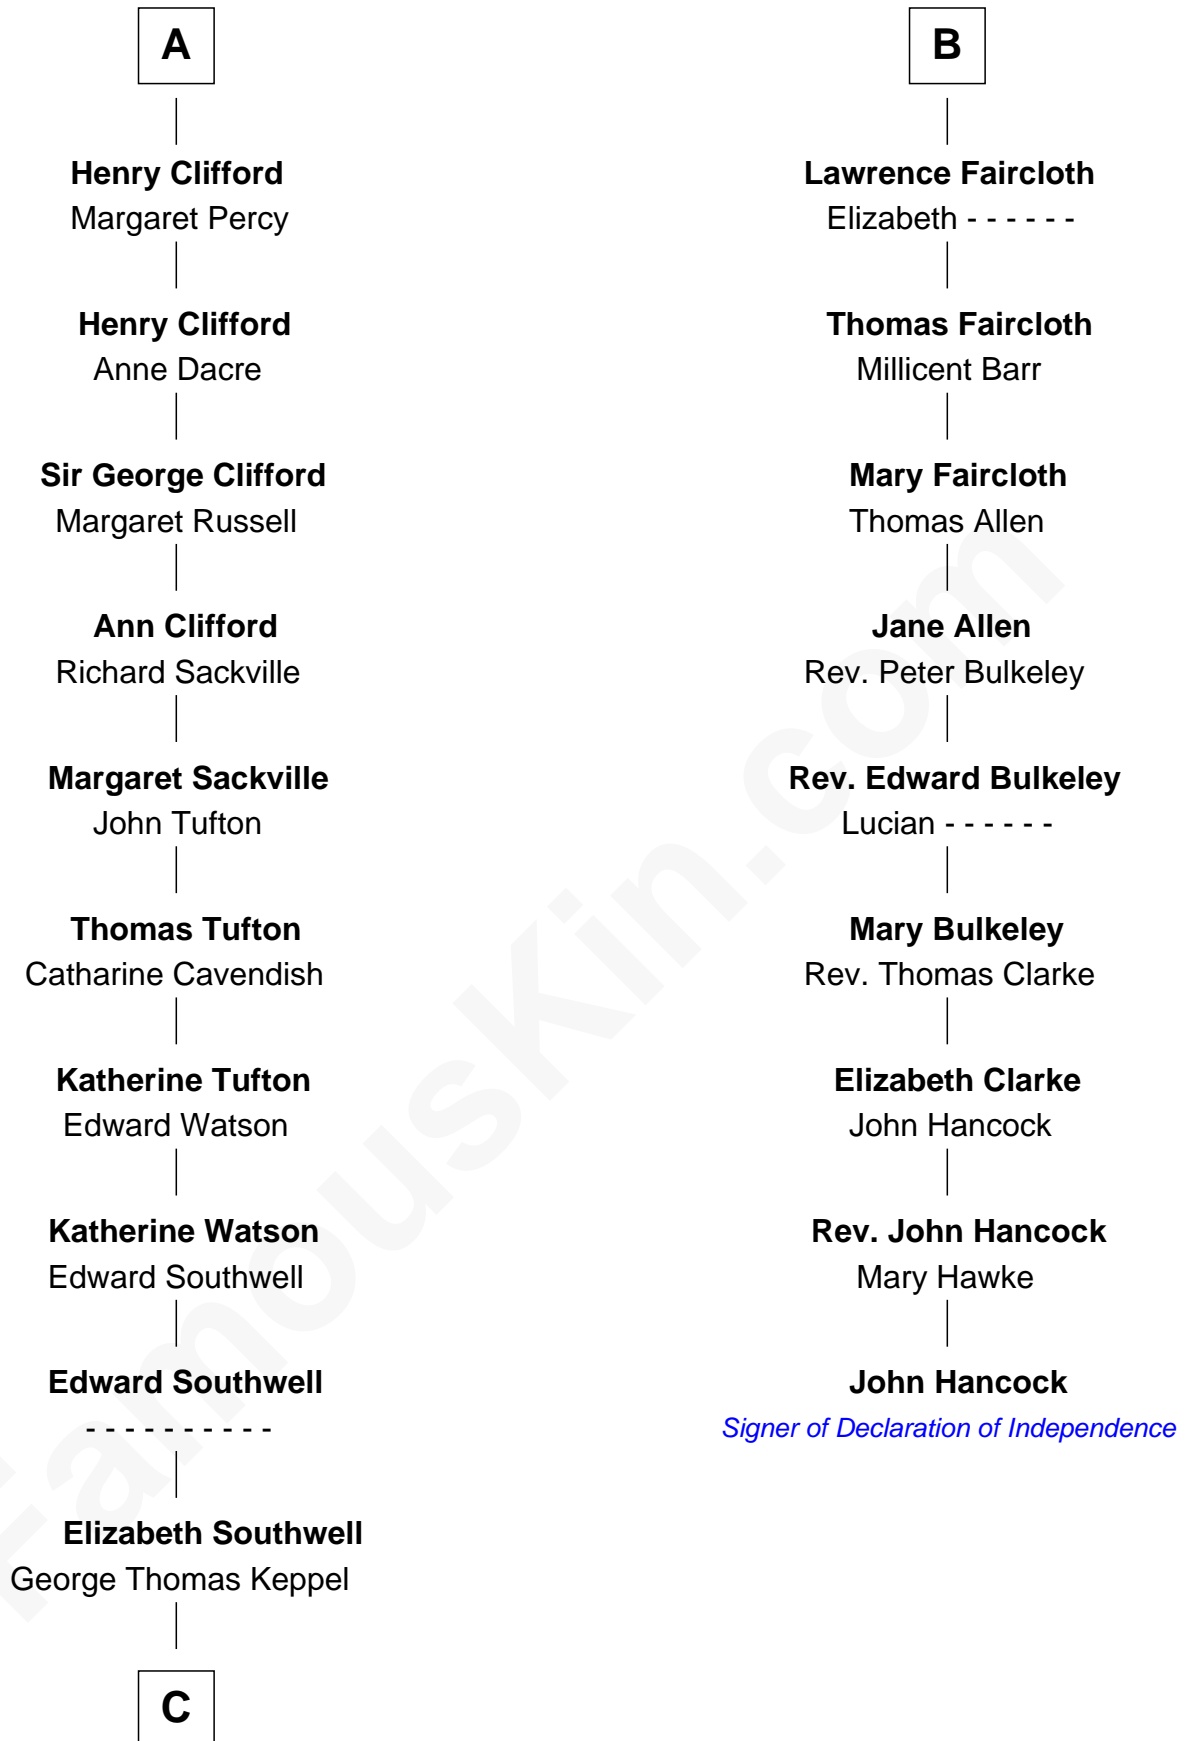

## Relationship Chart of

### Camilla Parker Bowles

Queen Consort of the United Kingdom

15th cousin 6 times removed of

### John Hancock

Signer of the Declaration of Independence

**C**

**William Coutts Keppel**

Sophia Mary McNab

**George Keppel**

Alice Frederica Edmonstone

**Sonia Rosemary Keppel**