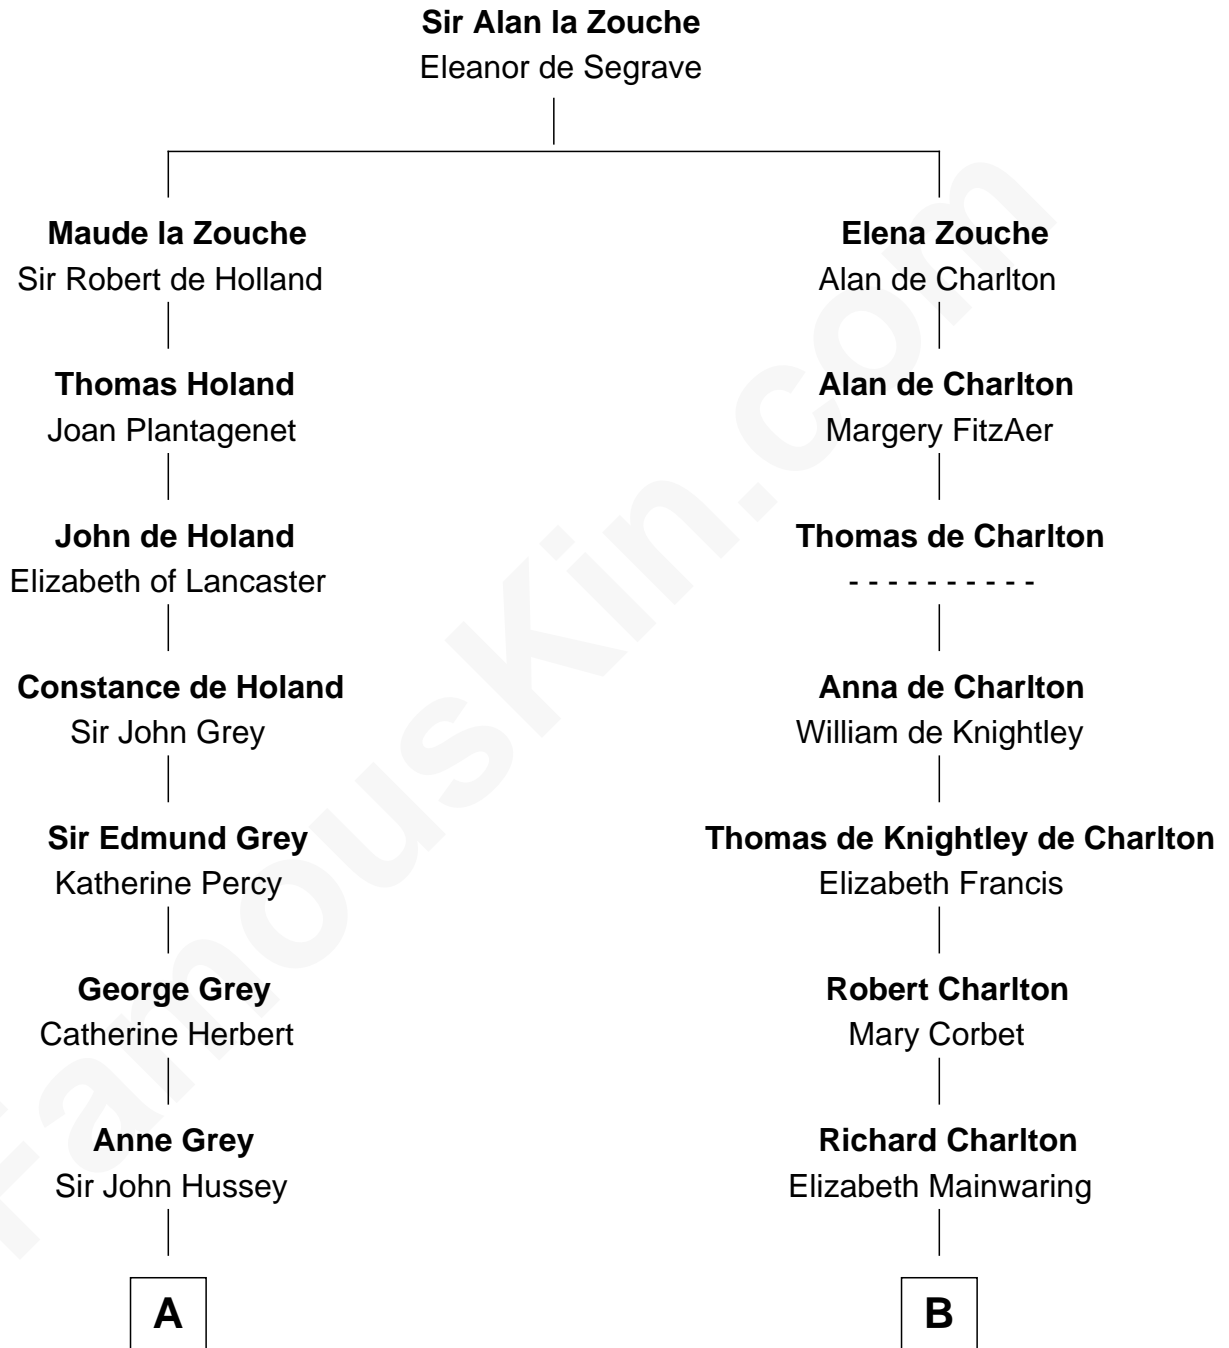

FamousKin.com

Relationship Chart of

Camilla Parker Bowles

Queen Consort of the United Kingdom

15th cousin 5 times removed of

John Hancock

Signer of the Declaration of Independence