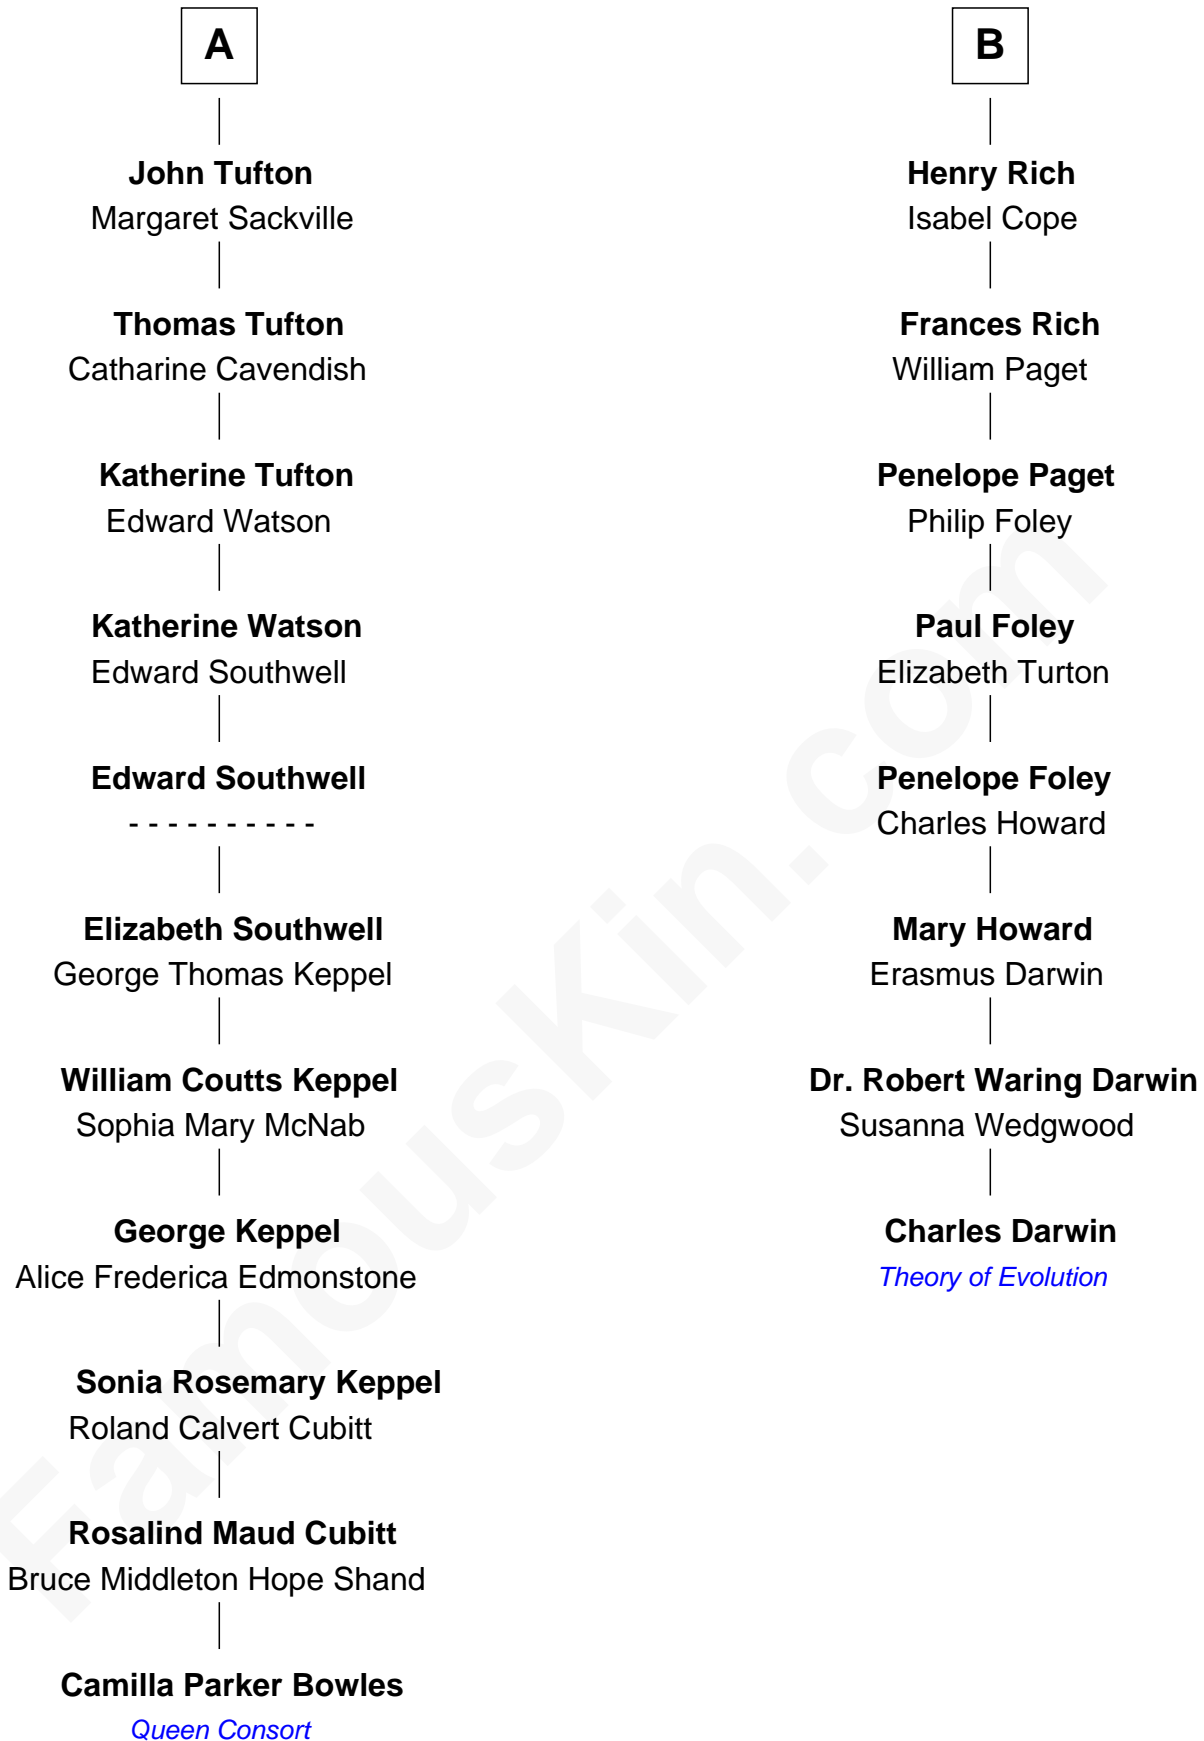

## Relationship Chart of

### Camilla Parker Bowles

Queen Consort of the United Kingdom

14th cousin 3 times removed of

**Charles Darwin**

*Theory of Evolution*

Camilla Parker Bowles photo by [Agência Brasil](#) [\(CC BY 3.0 BRAZIL\)](#)