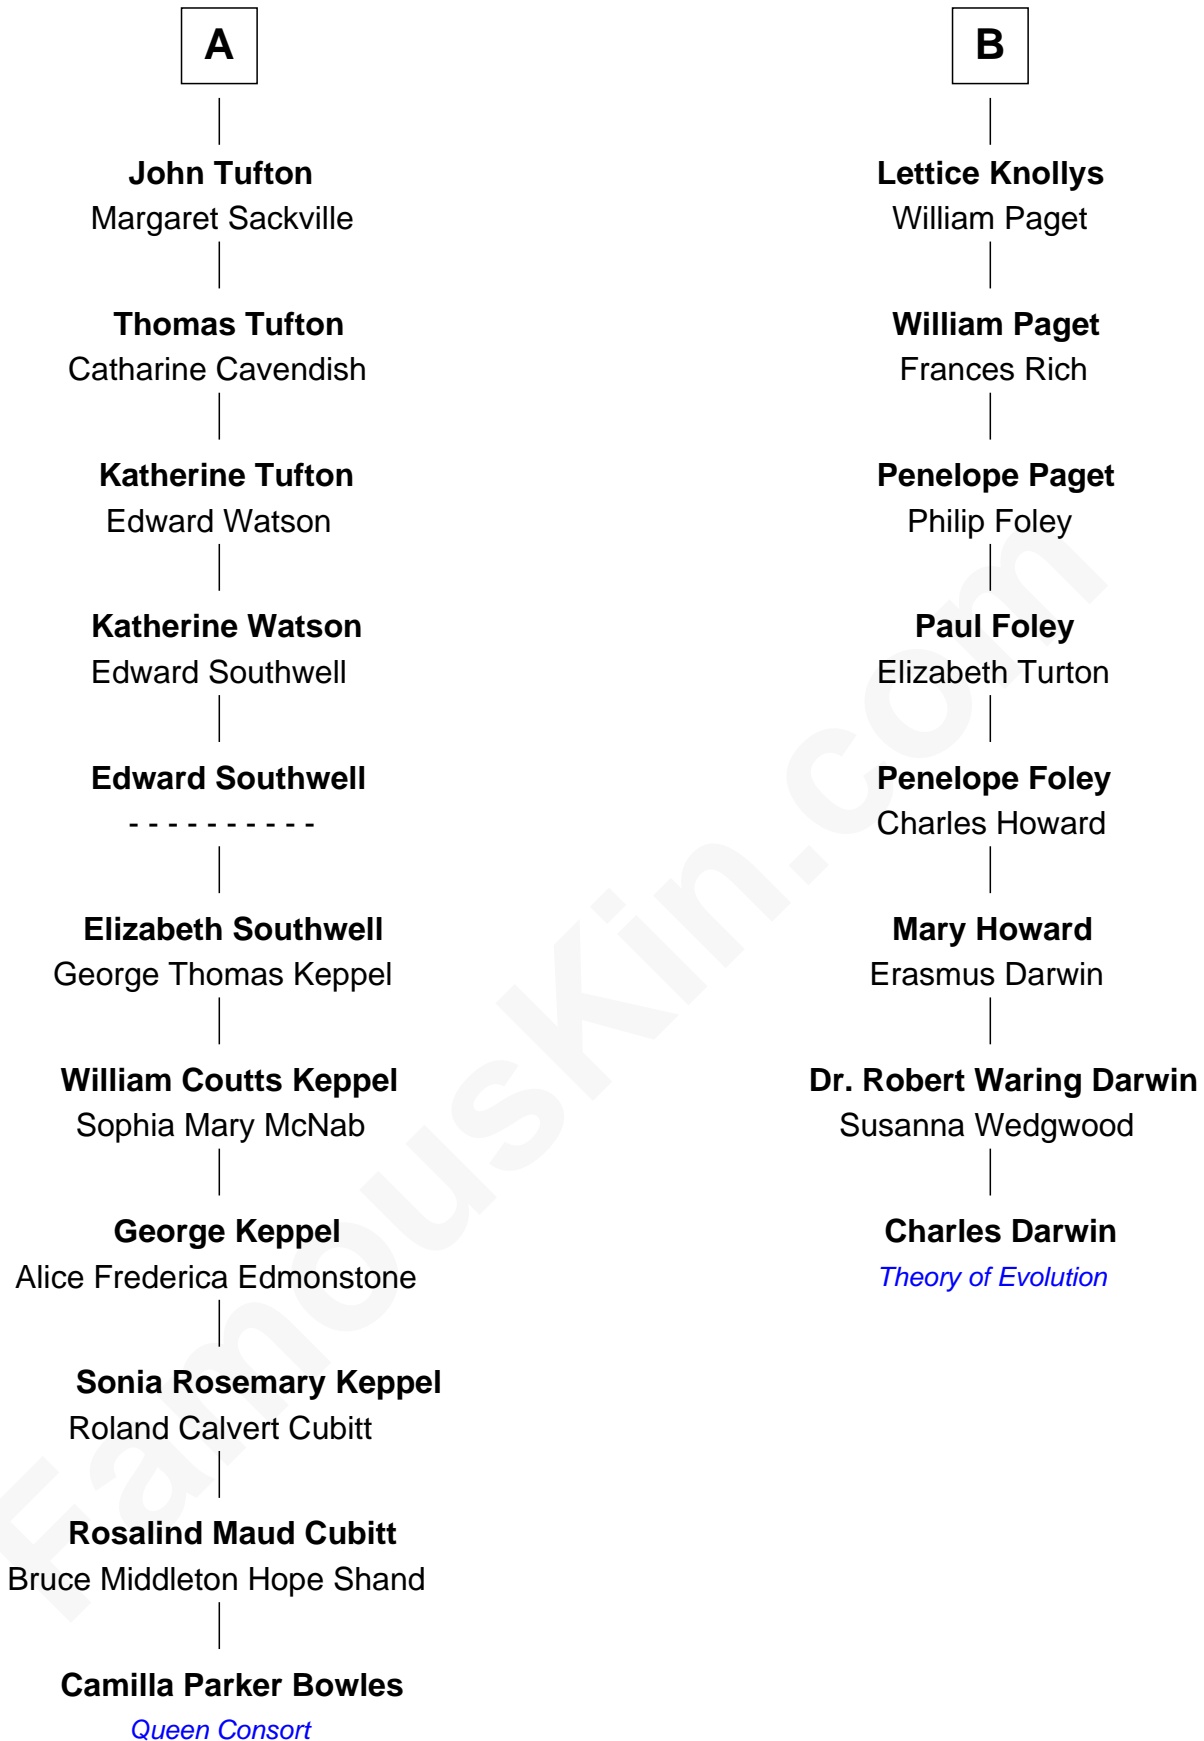

Camilla Parker Bowles photo by [Agência Brasil](#) ([CC BY 3.0 BRAZIL](#))