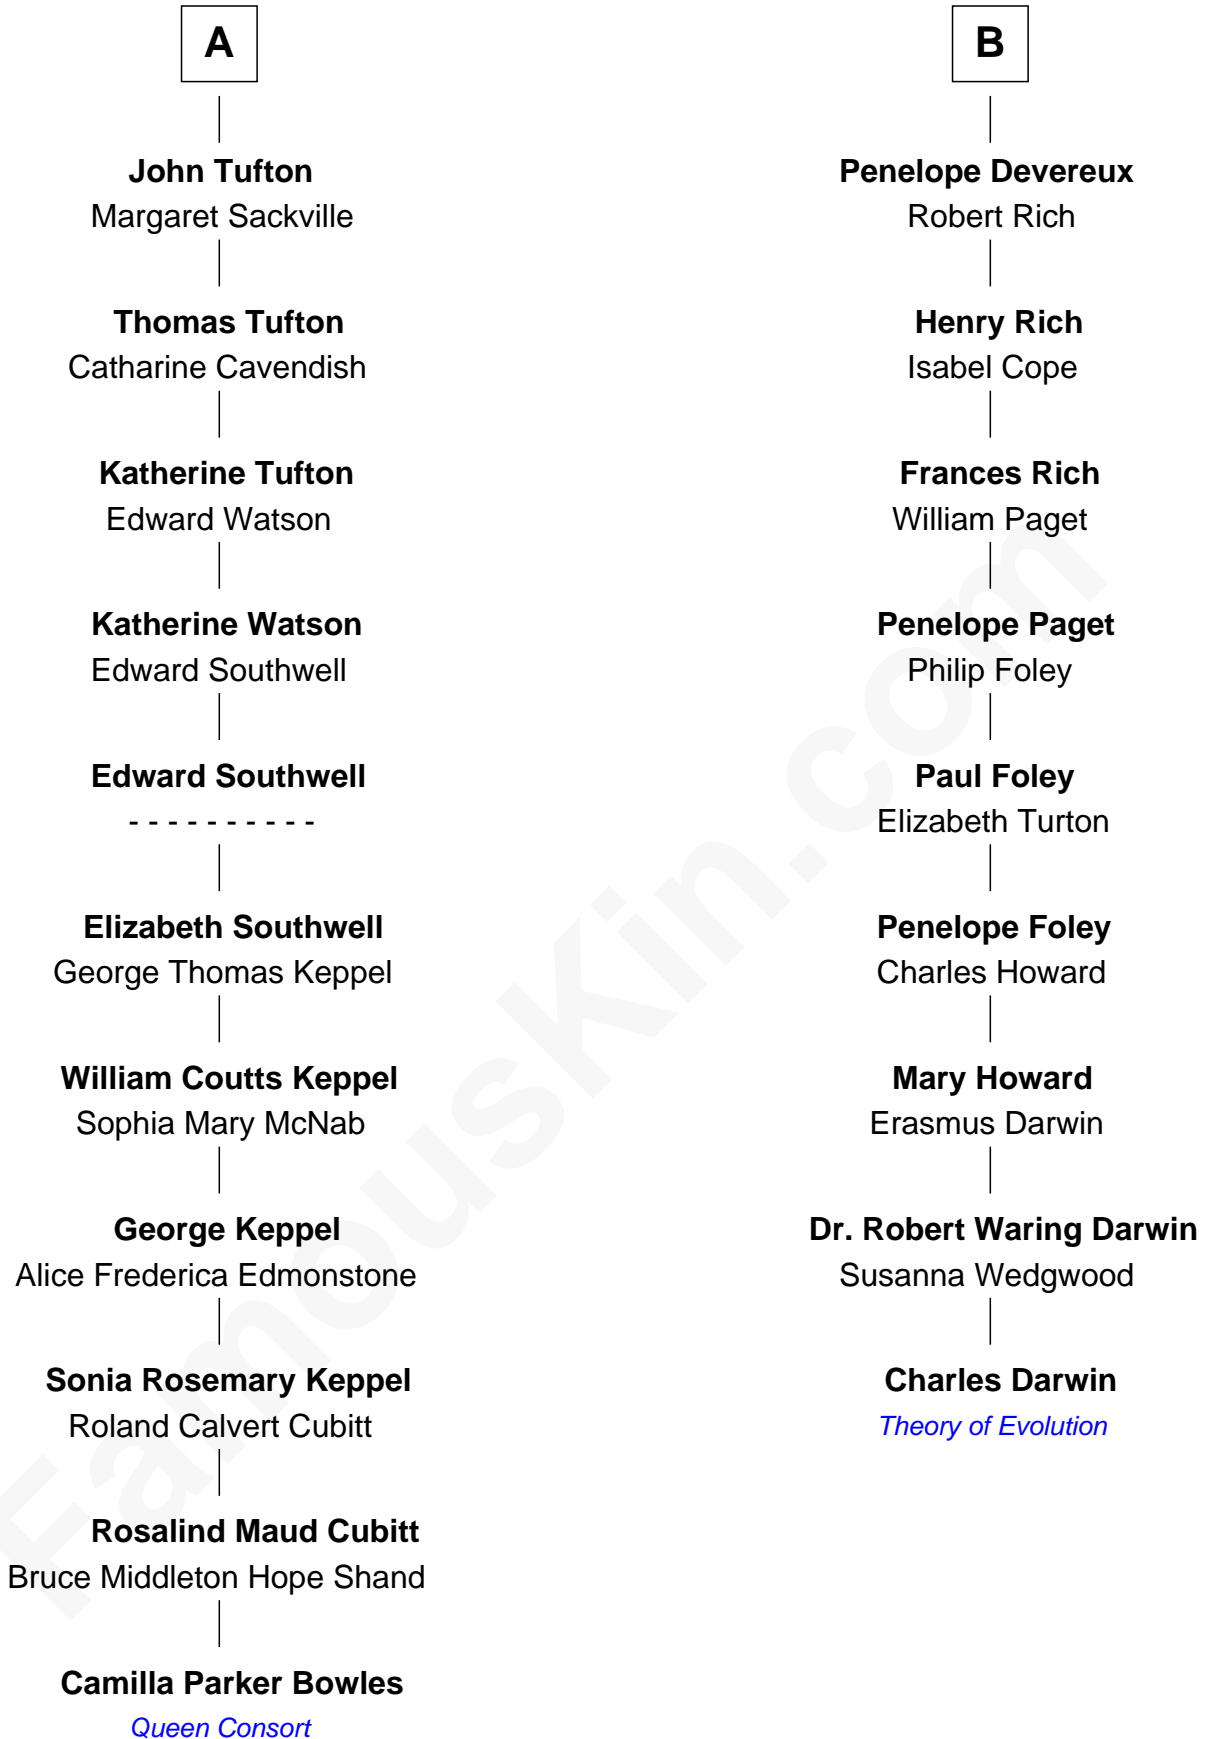

FamousKin.com

Relationship Chart of

Camilla Parker Bowles

Queen Consort of the United Kingdom

15th cousin 2 times removed of

Charles Darwin

Theory of Evolution

Sir Reynold Grey

Margaret de Ros

Camilla Parker Bowles photo by [Agência Brasil](#) [\(CC BY 3.0 BRAZIL\)](#)