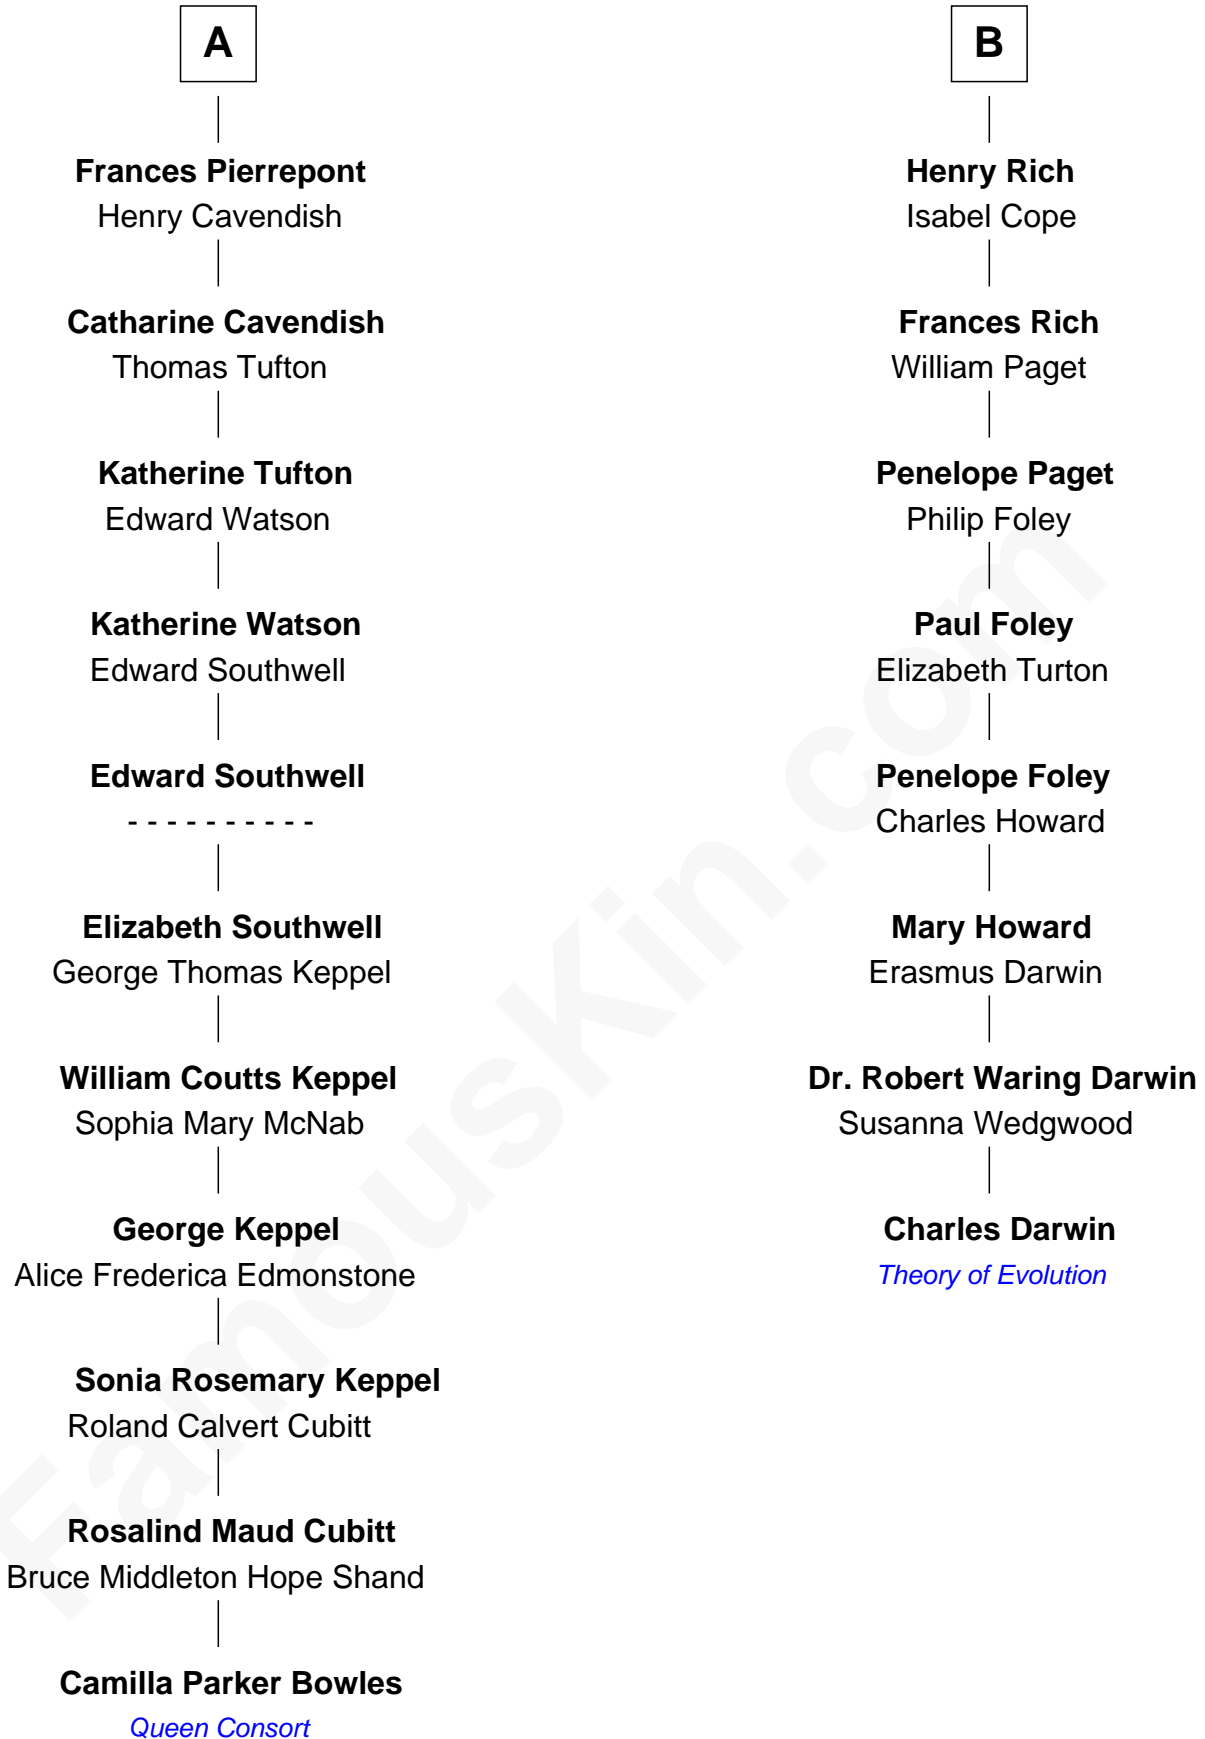

FamousKin.com

Relationship Chart of

Camilla Parker Bowles

Queen Consort of the United Kingdom

14th cousin 3 times removed of

Charles Darwin
Theory of Evolution

Camilla Parker Bowles photo by [Agência Brasil](#) [\(CC BY 3.0 BRAZIL\)](#)