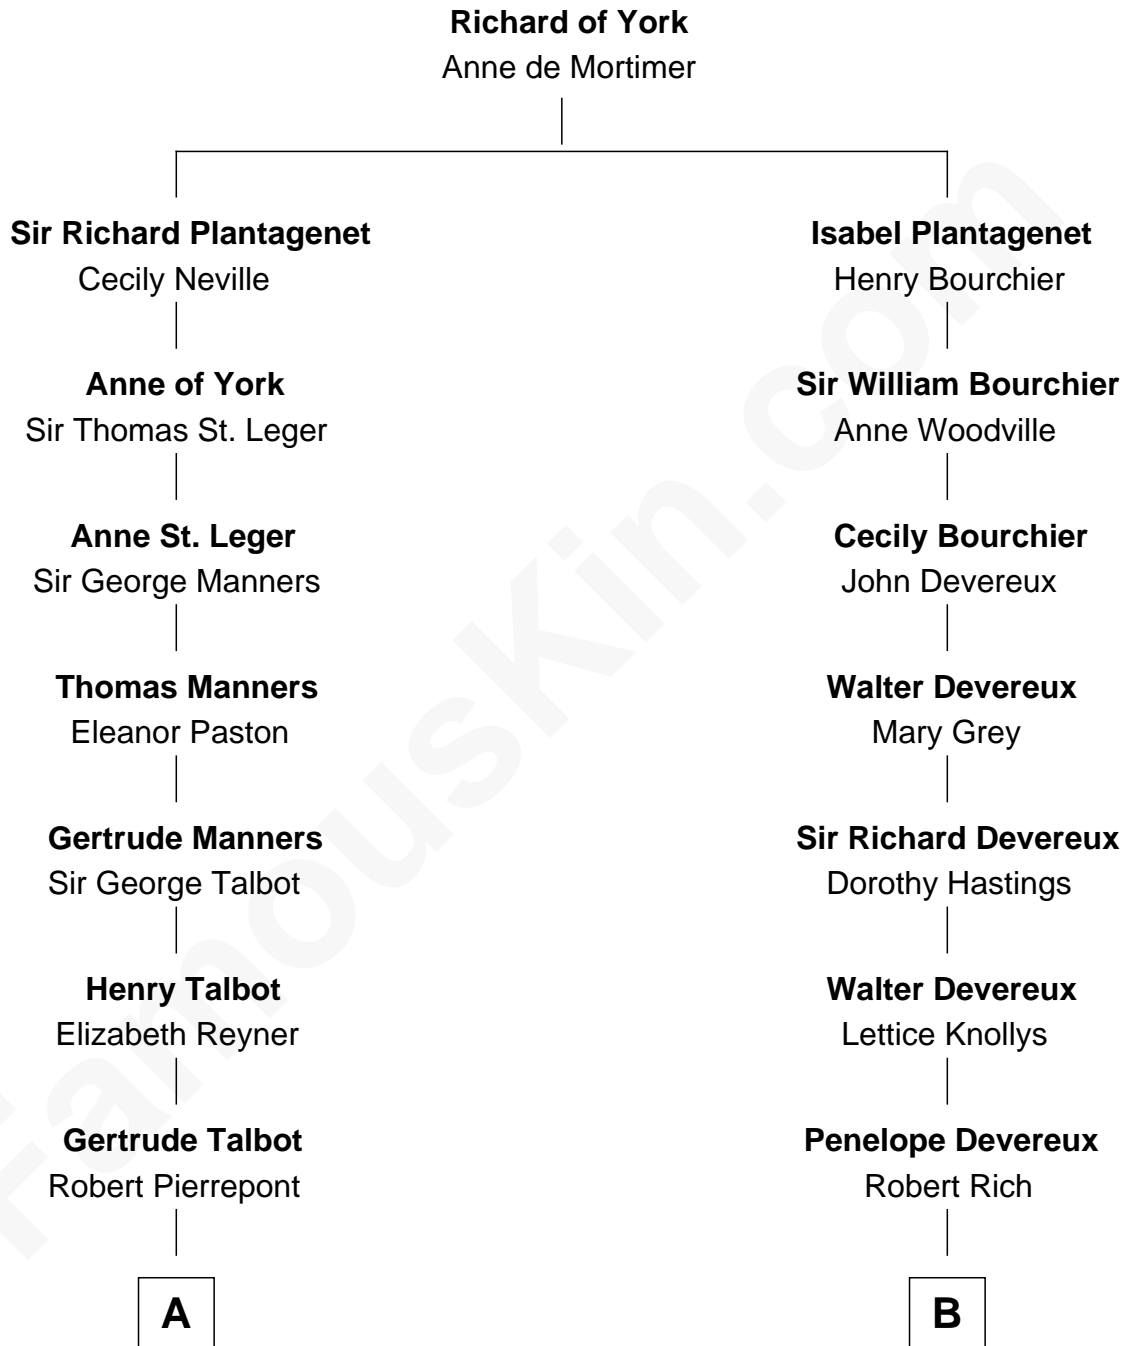

FamousKin.com

Relationship Chart of

Camilla Parker Bowles

Queen Consort of the United Kingdom

14th cousin 3 times removed of

Charles Darwin
Theory of Evolution

Camilla Parker Bowles photo by [Agência Brasil](#) [\(CC BY 3.0 BRAZIL\)](#)