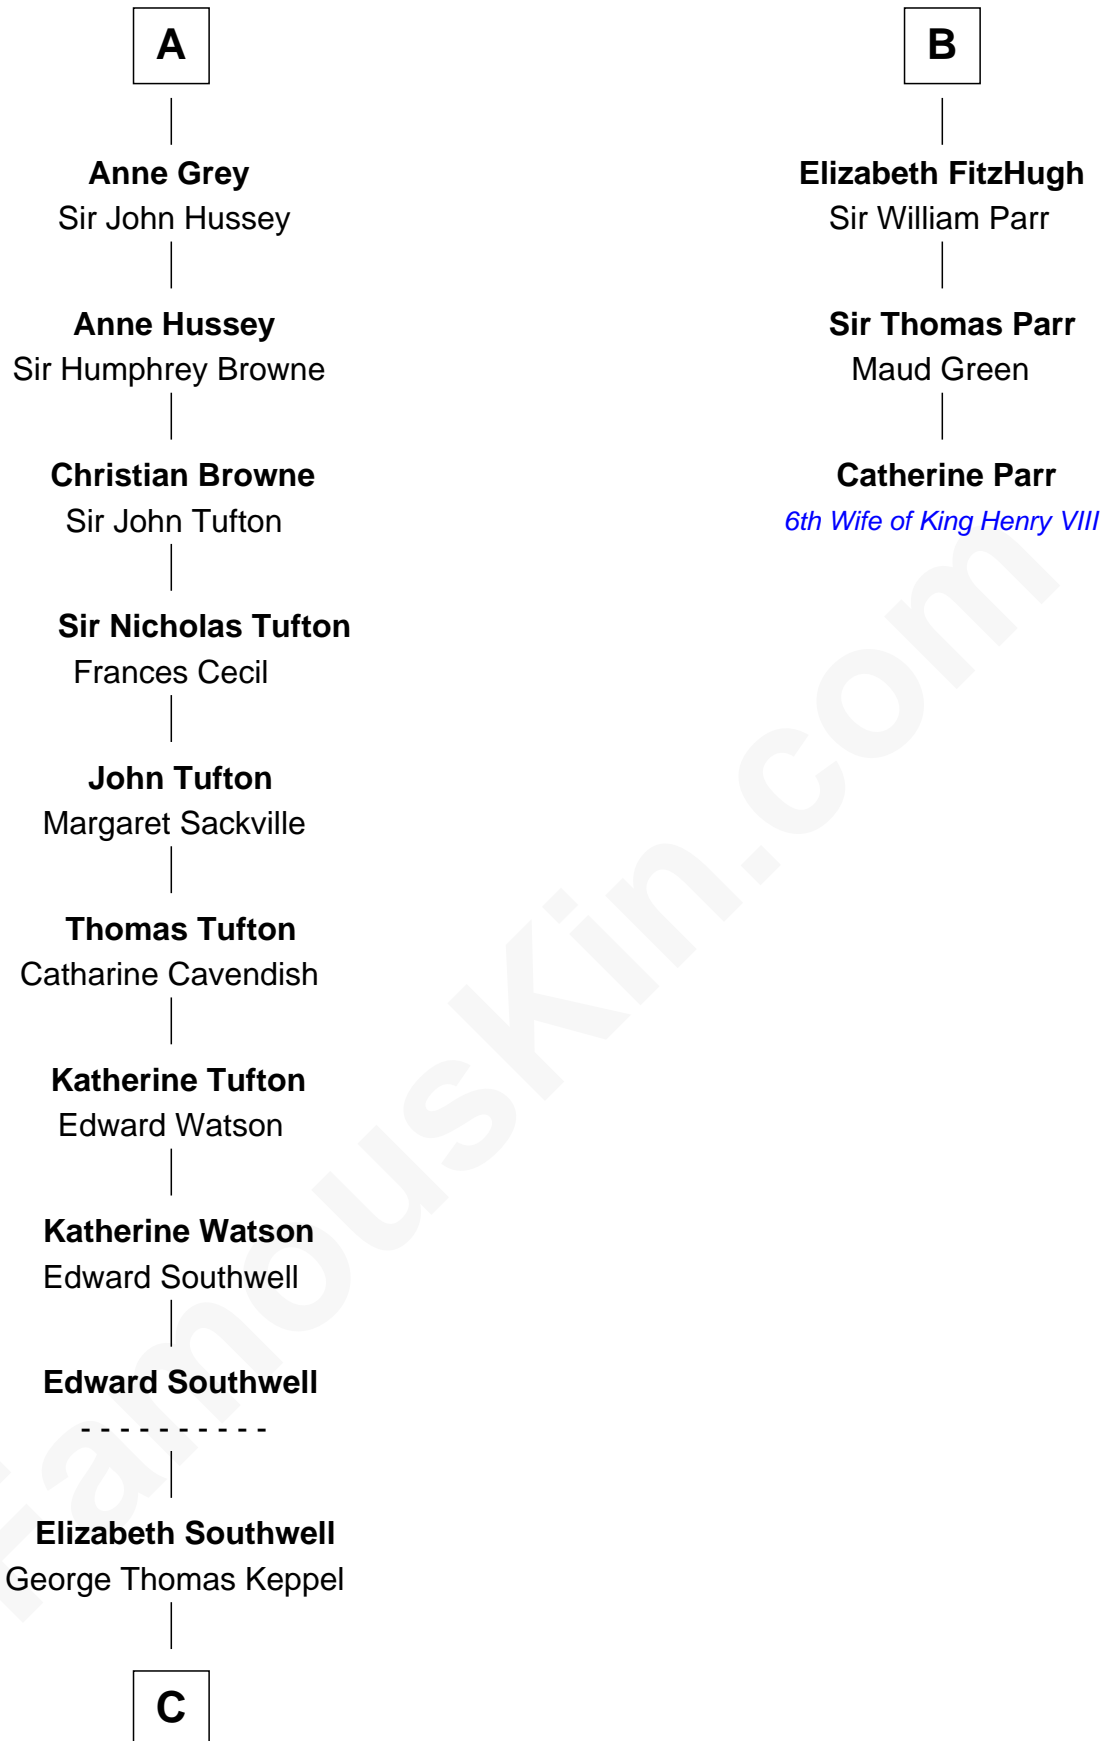

## Relationship Chart of Camilla Parker Bowles

Queen Consort of the United Kingdom

9th cousin 12 times removed of

**Catherine Parr**

6th Wife of King Henry VIII

**C**

William Coutts Keppel

Sophia Mary McNab