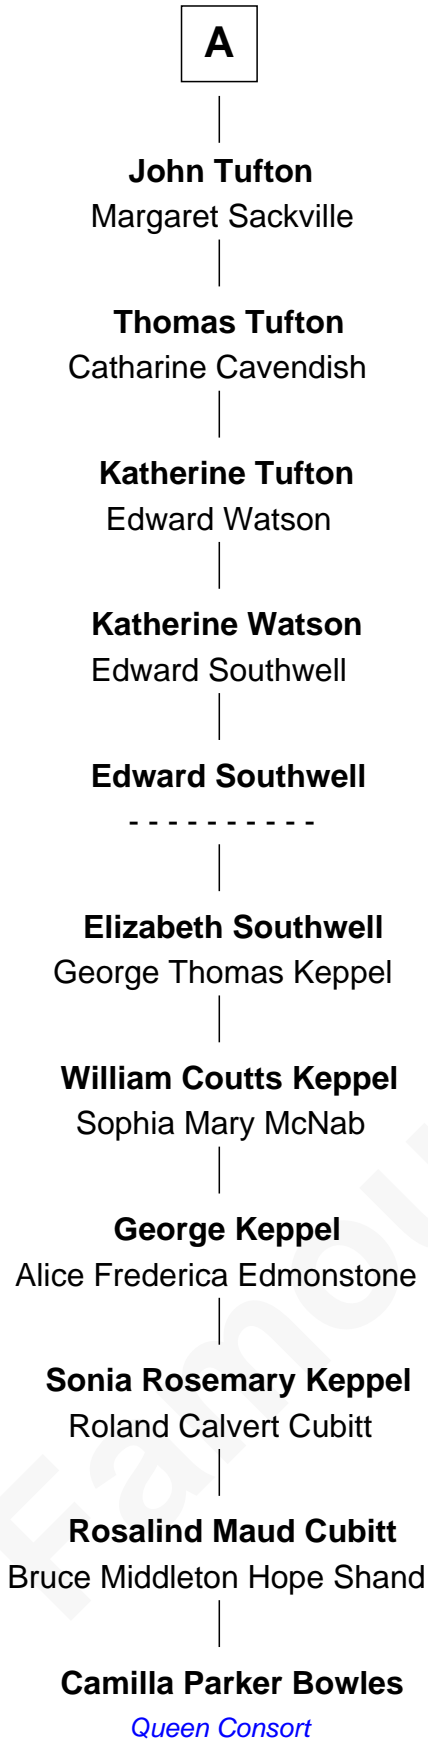

# FamousKin.com

## Relationship Chart of

### Camilla Parker Bowles

Queen Consort of the United Kingdom

4th cousin 13 times removed of

**Catherine Parr**

6th Wife of King Henry VIII

**Sir Ralph Neville**

Joan Beaufort

Camilla Parker Bowles photo by [Agência Brasil](#) ([CC BY 3.0 BRAZIL](#))