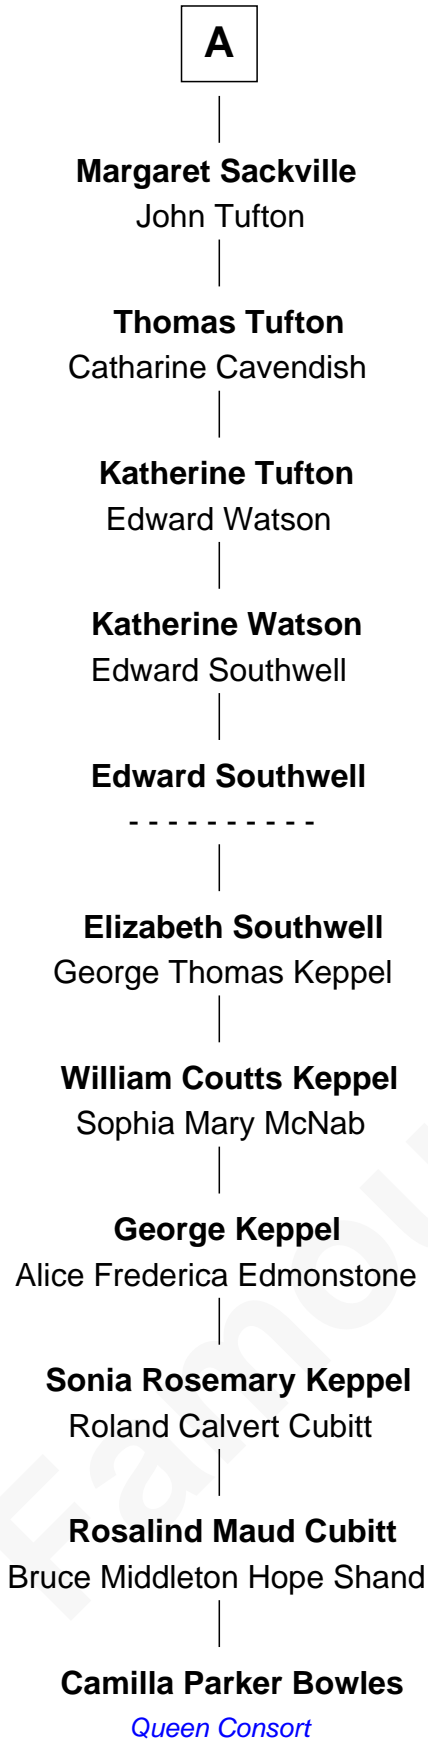

FamousKin.com

Relationship Chart of

Camilla Parker Bowles

Queen Consort of the United Kingdom

4th cousin 13 times removed of

Catherine Parr

6th Wife of King Henry VIII

Camilla Parker Bowles photo by [Agência Brasil](#) ([CC BY 3.0 BRAZIL](#))