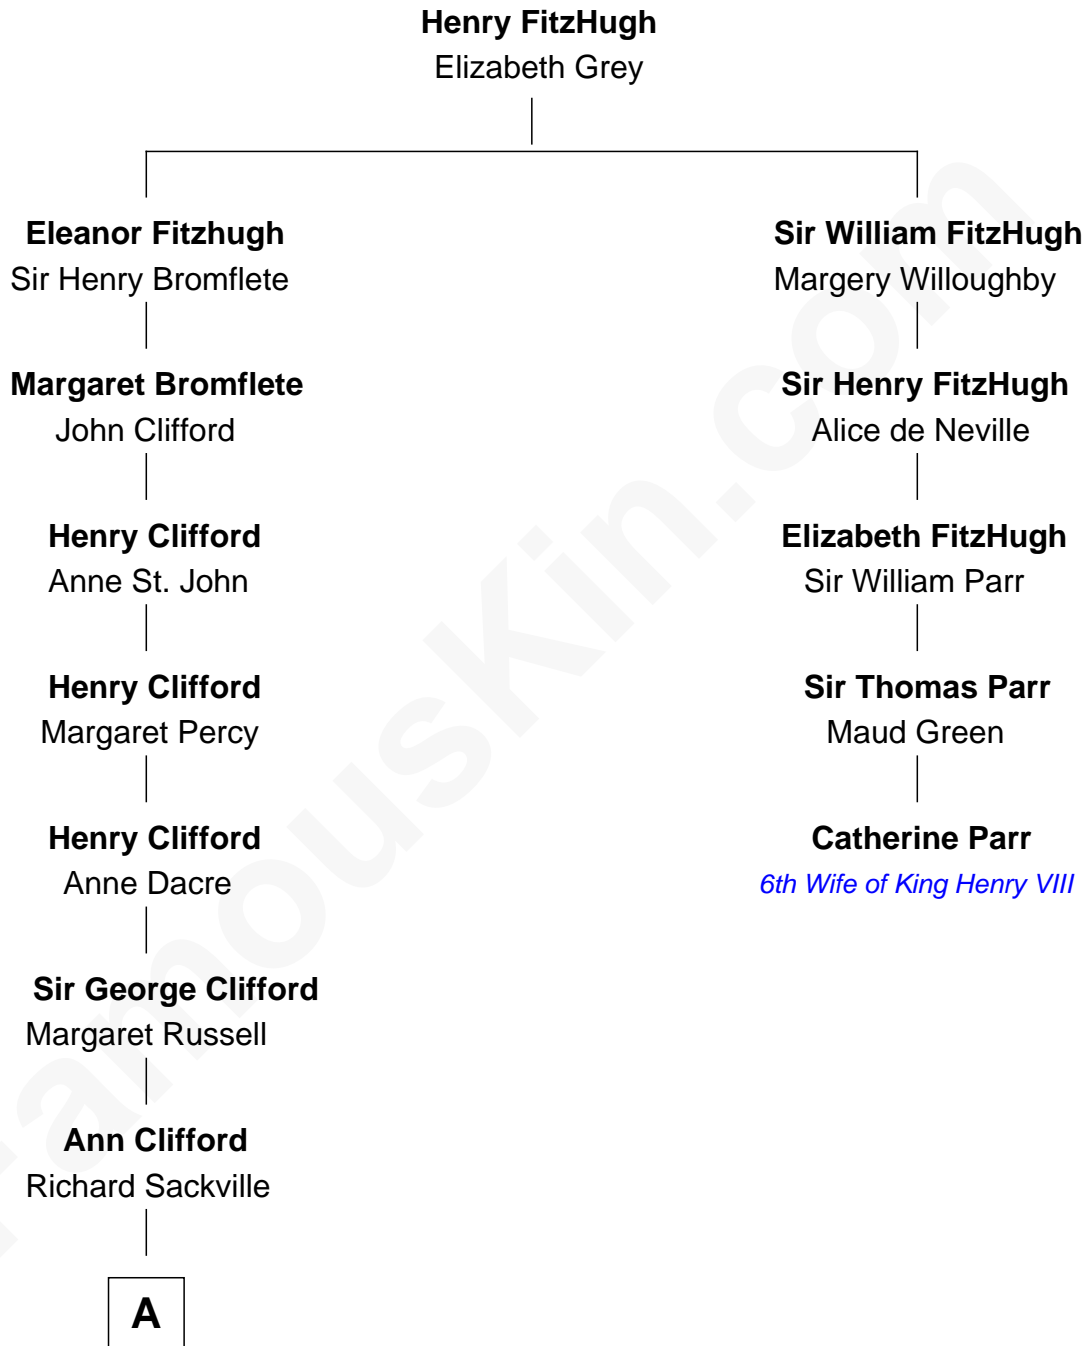

FamousKin.com

Relationship Chart of

Camilla Parker Bowles

Queen Consort of the United Kingdom

4th cousin 13 times removed of

Catherine Parr

6th Wife of King Henry VIII

Camilla Parker Bowles photo by [Agência Brasil](#) ([CC BY 3.0 BRAZIL](#))