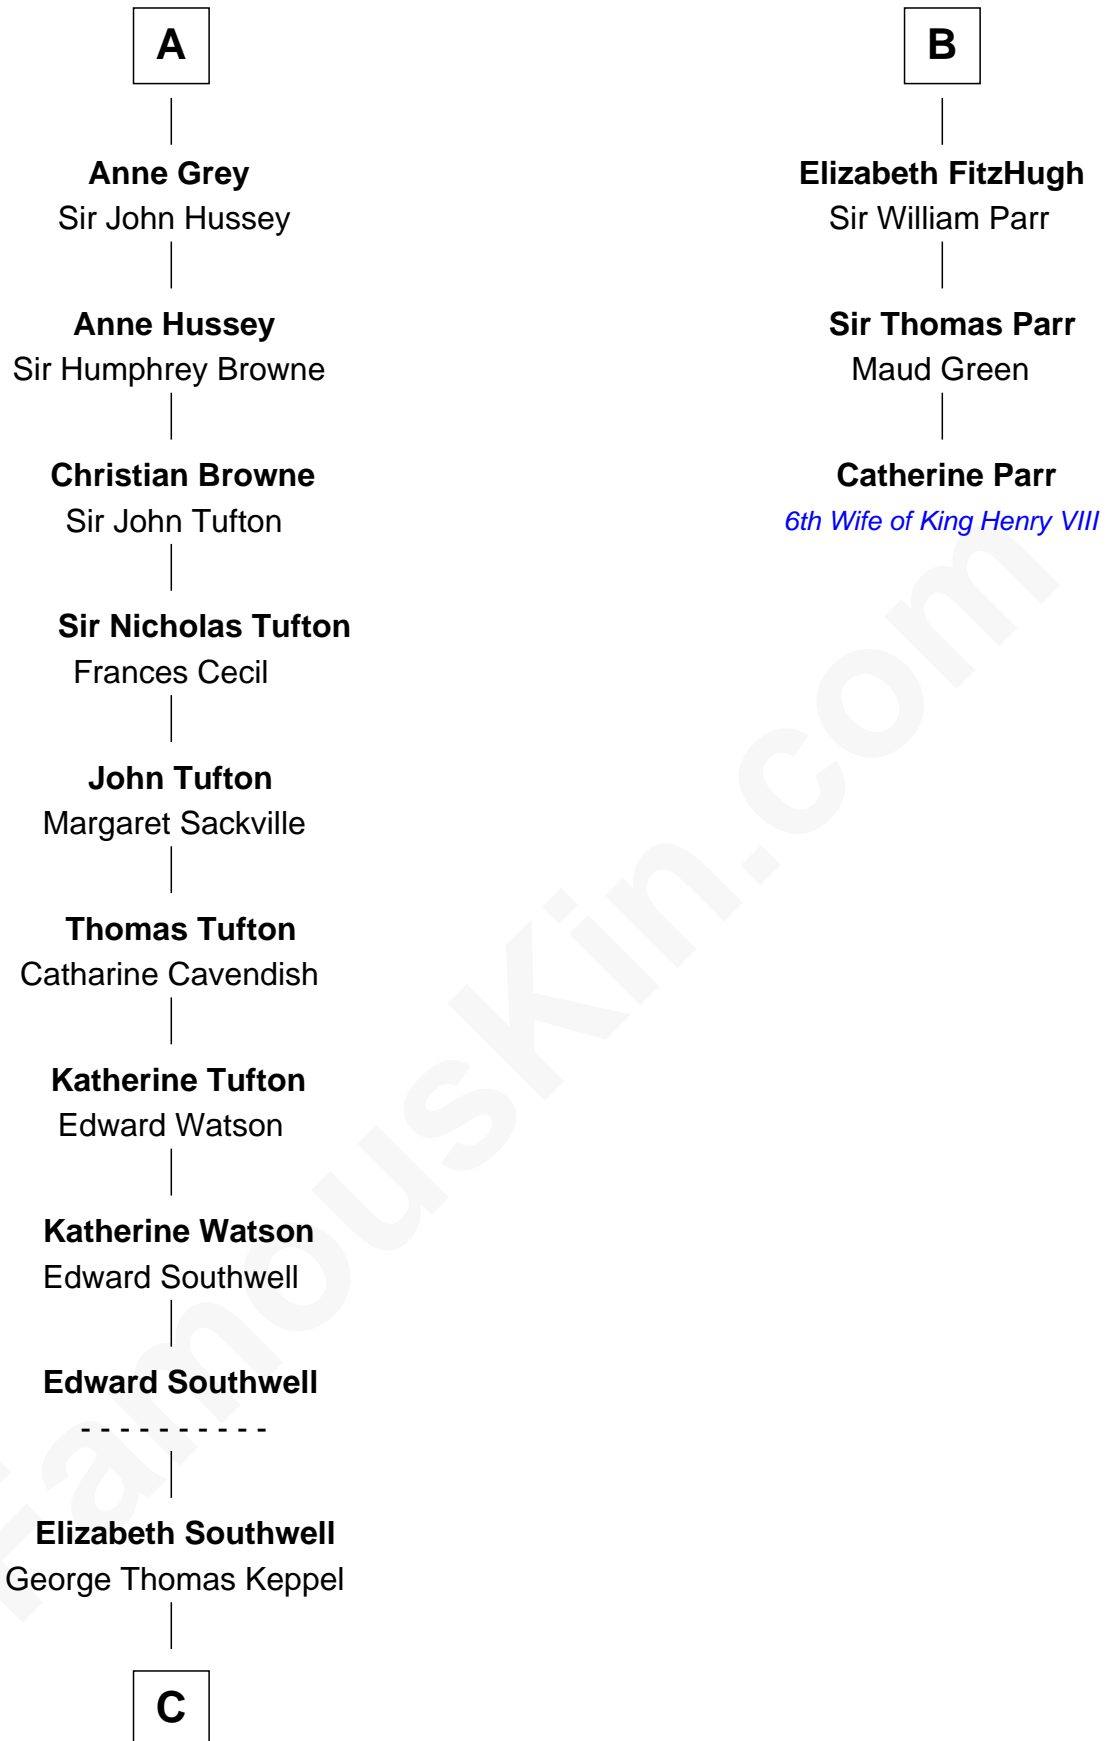

FamousKin.com

Relationship Chart of

Camilla Parker Bowles

Queen Consort of the United Kingdom

9th cousin 12 times removed of

Catherine Parr

6th Wife of King Henry VIII

C

William Coutts Keppel

Sophia Mary McNab

George Keppel

Alice Frederica Edmonstone

Sonia Rosemary Keppel

Roland Calvert Cubitt

Rosalind Maud Cubitt

Bruce Middleton Hope Shand