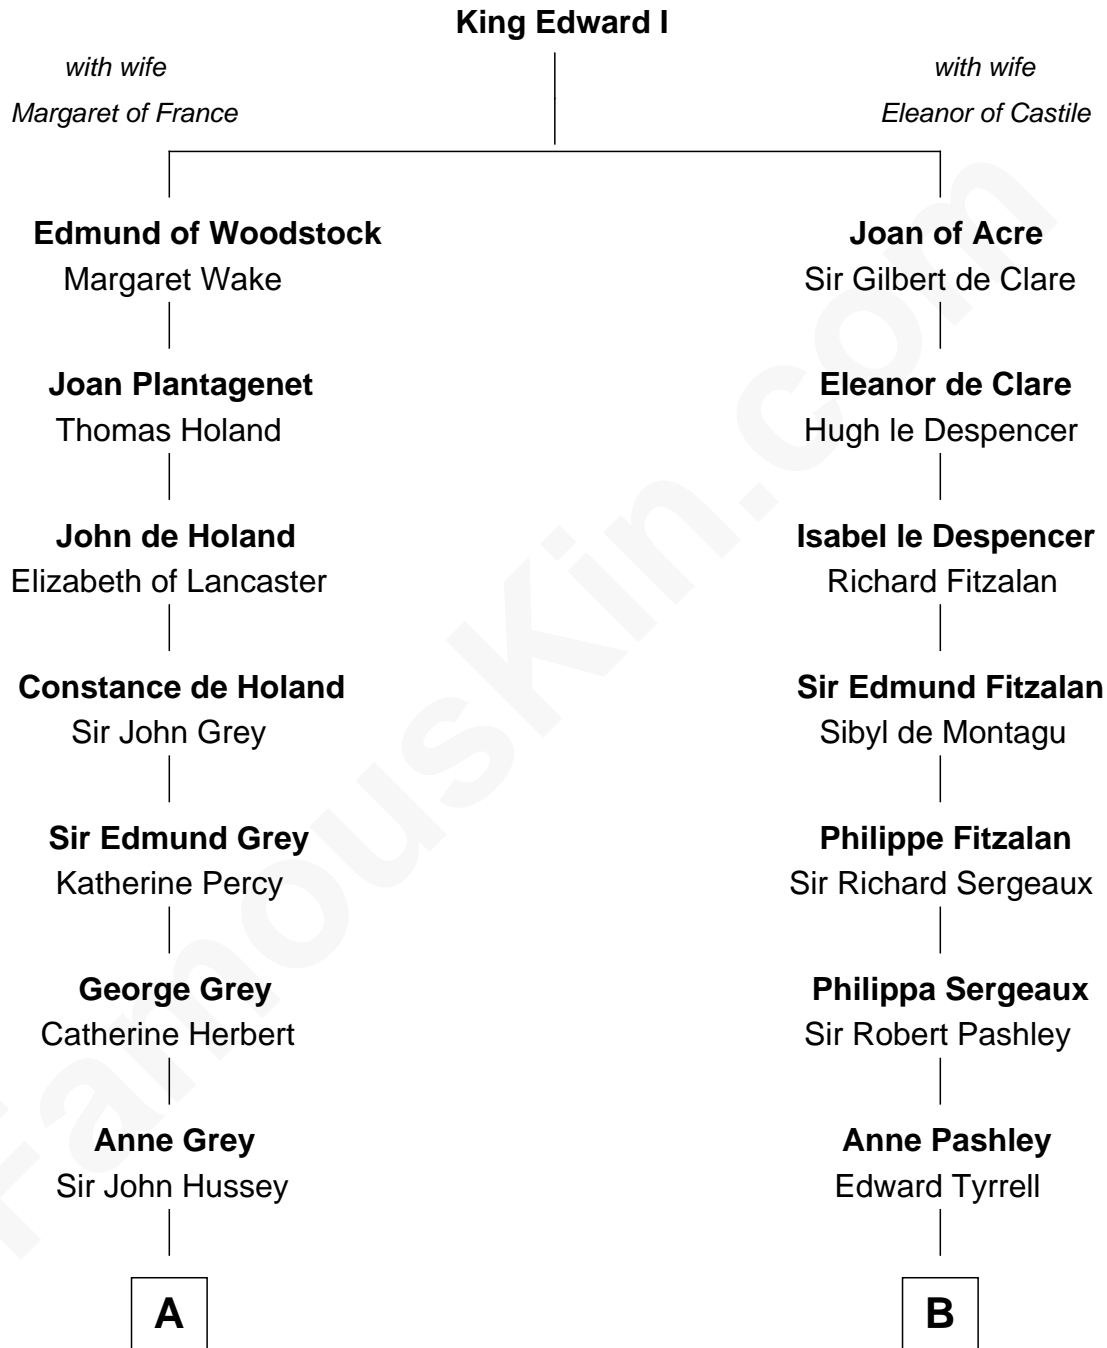

FamousKin.com

Relationship Chart of

Camilla Parker Bowles

Queen Consort of the United Kingdom

20th cousin of

General James Longstreet

Confederate Army - U.S. Civil War

C

George Keppel
Alice Frederica Edmonstone

Sonia Rosemary Keppel
Roland Calvert Cubitt

Rosalind Maud Cubitt
Bruce Middleton Hope Shand

Camilla Parker Bowles
Queen Consort

D

Deliverance Coward
James FitzRandolph