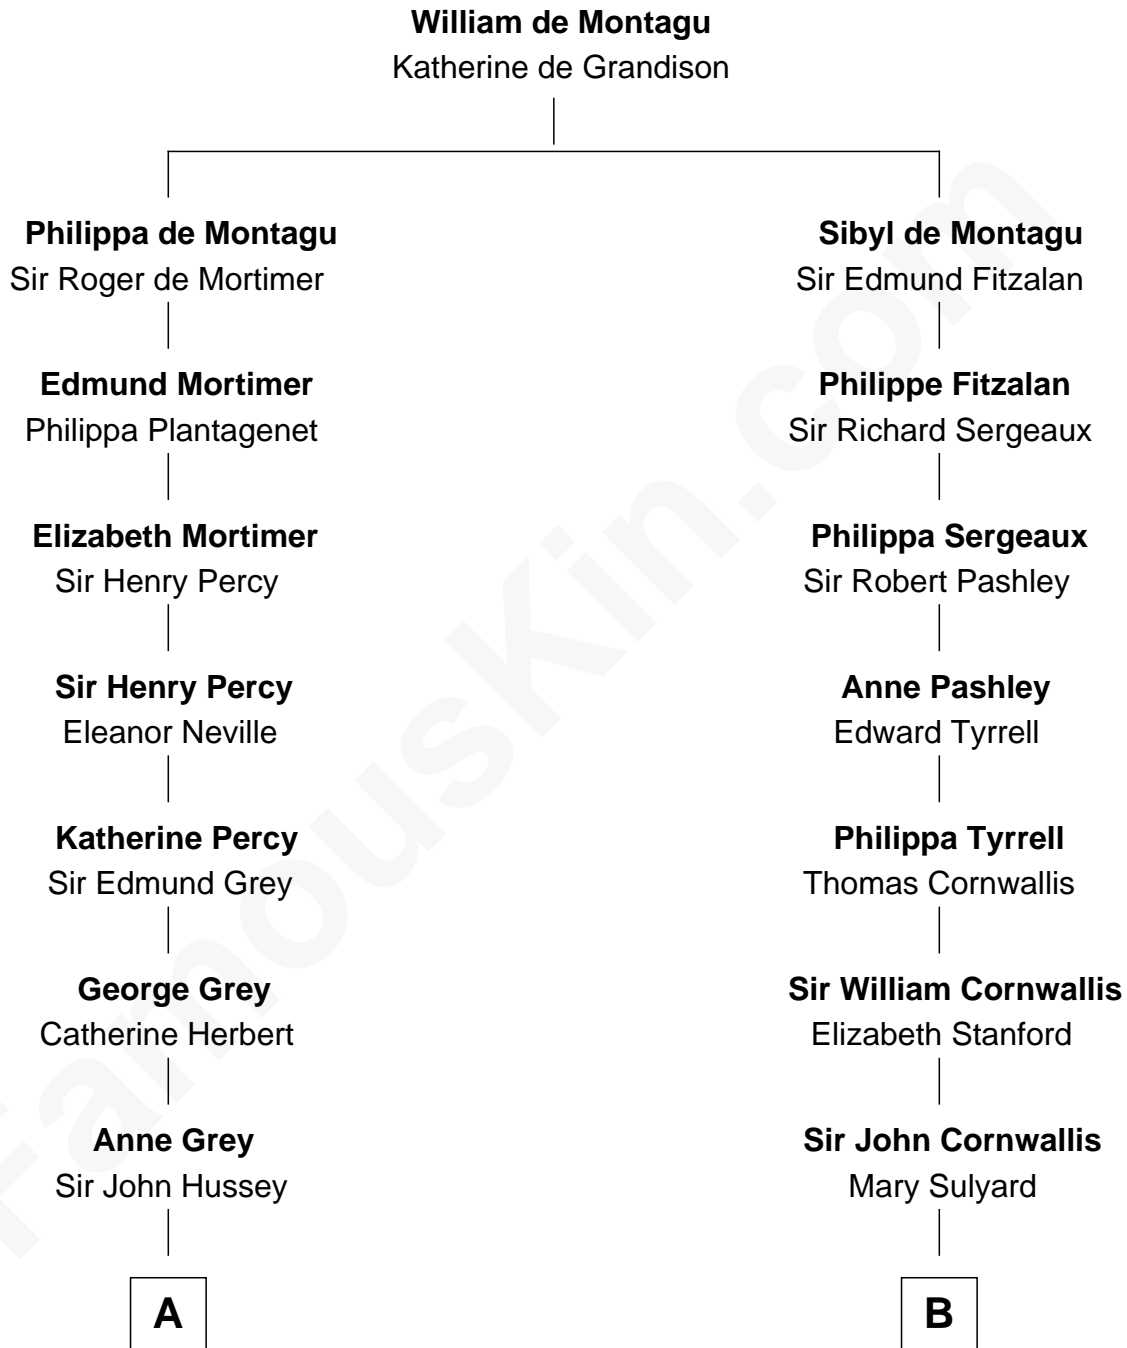

FamousKin.com

Relationship Chart of

Camilla Parker Bowles

Queen Consort of the United Kingdom

17th cousin 3 times removed of

General James Longstreet
Confederate Army - U.S. Civil War

C

George Keppel
Alice Frederica Edmonstone

Sonia Rosemary Keppel
Roland Calvert Cubitt

Rosalind Maud Cubitt
Bruce Middleton Hope Shand

Camilla Parker Bowles
Queen Consort

FamousKin.com