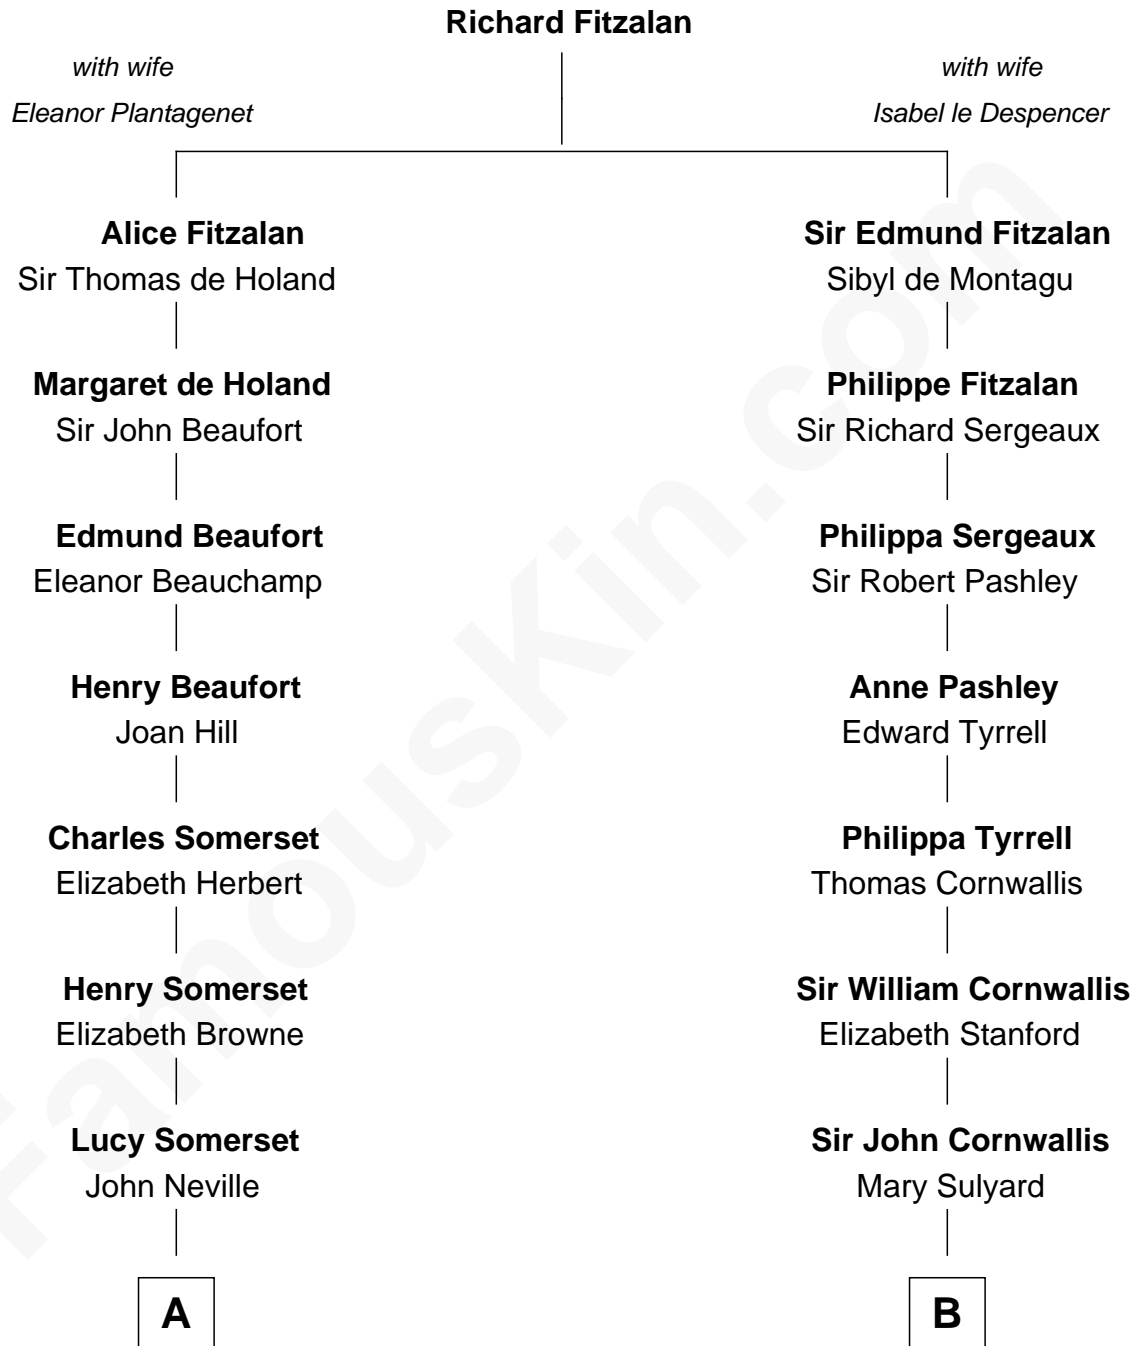

FamousKin.com

Relationship Chart of

Camilla Parker Bowles

Queen Consort of the United Kingdom

17th cousin 2 times removed of

General James Longstreet
Confederate Army - U.S. Civil War

C

—
Sonia Rosemary Keppel

Roland Calvert Cubitt

—
Rosalind Maud Cubitt

Bruce Middleton Hope Shand

—
Camilla Parker Bowles

Queen Consort

FamousKin.com