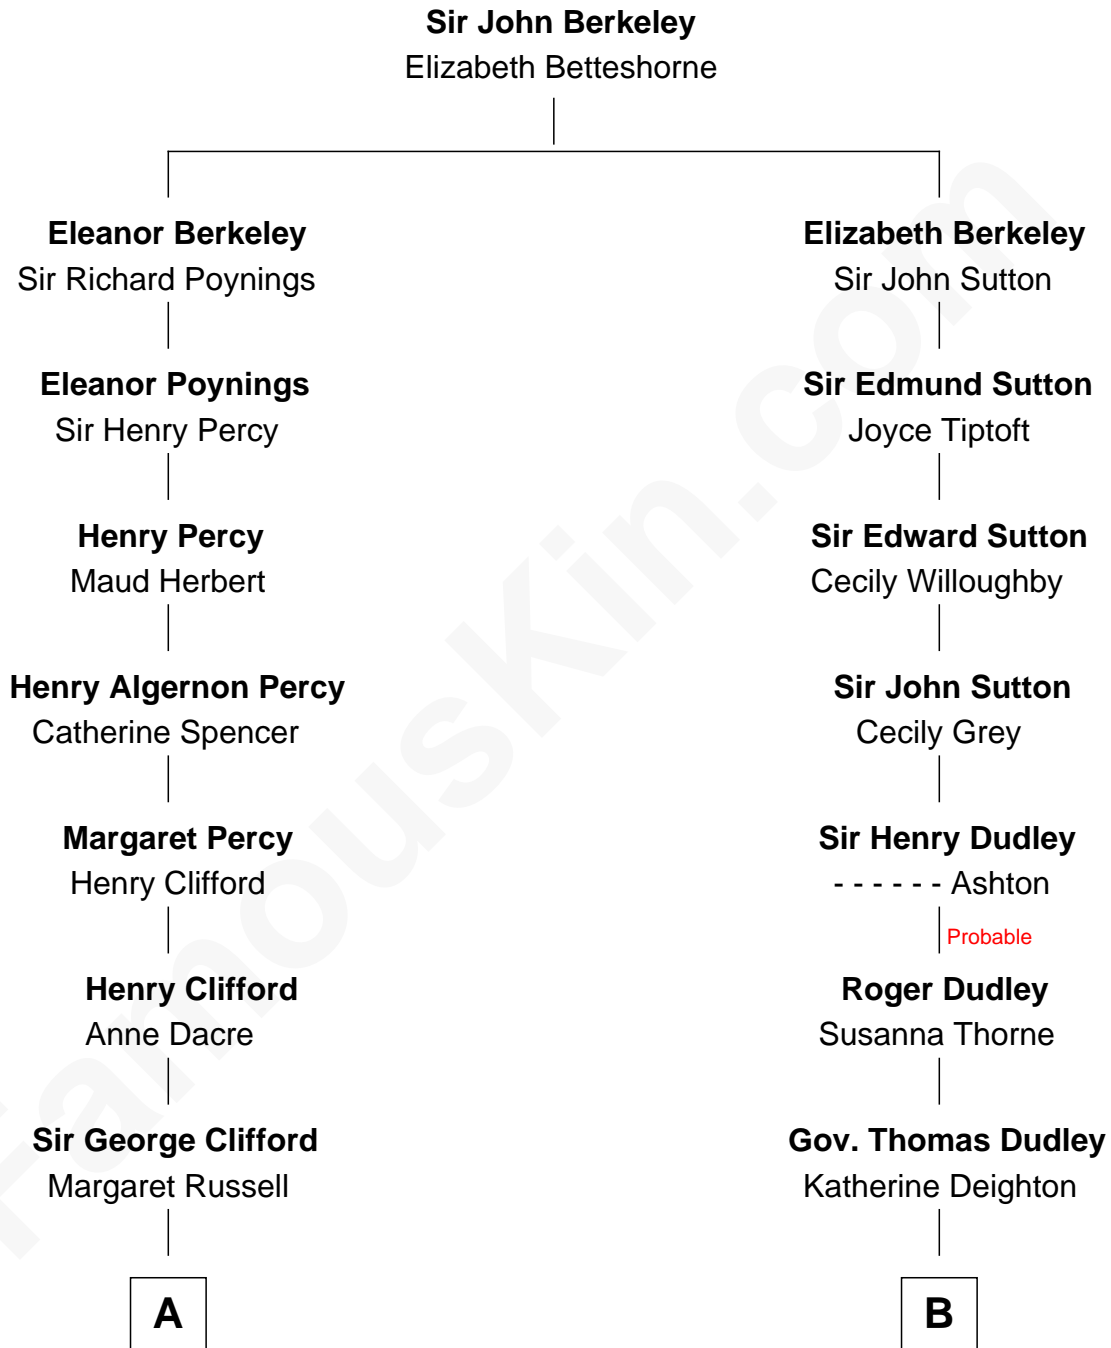

FamousKin.com

Relationship Chart of

Camilla Parker Bowles

Queen Consort of the United Kingdom

15th cousin 3 times removed of

John Kerry

68th U.S. Secretary of State

C

Rosalind Maud Cubitt
Bruce Middleton Hope Shand

Camilla Parker Bowles
Queen Consort

FamousKin.com