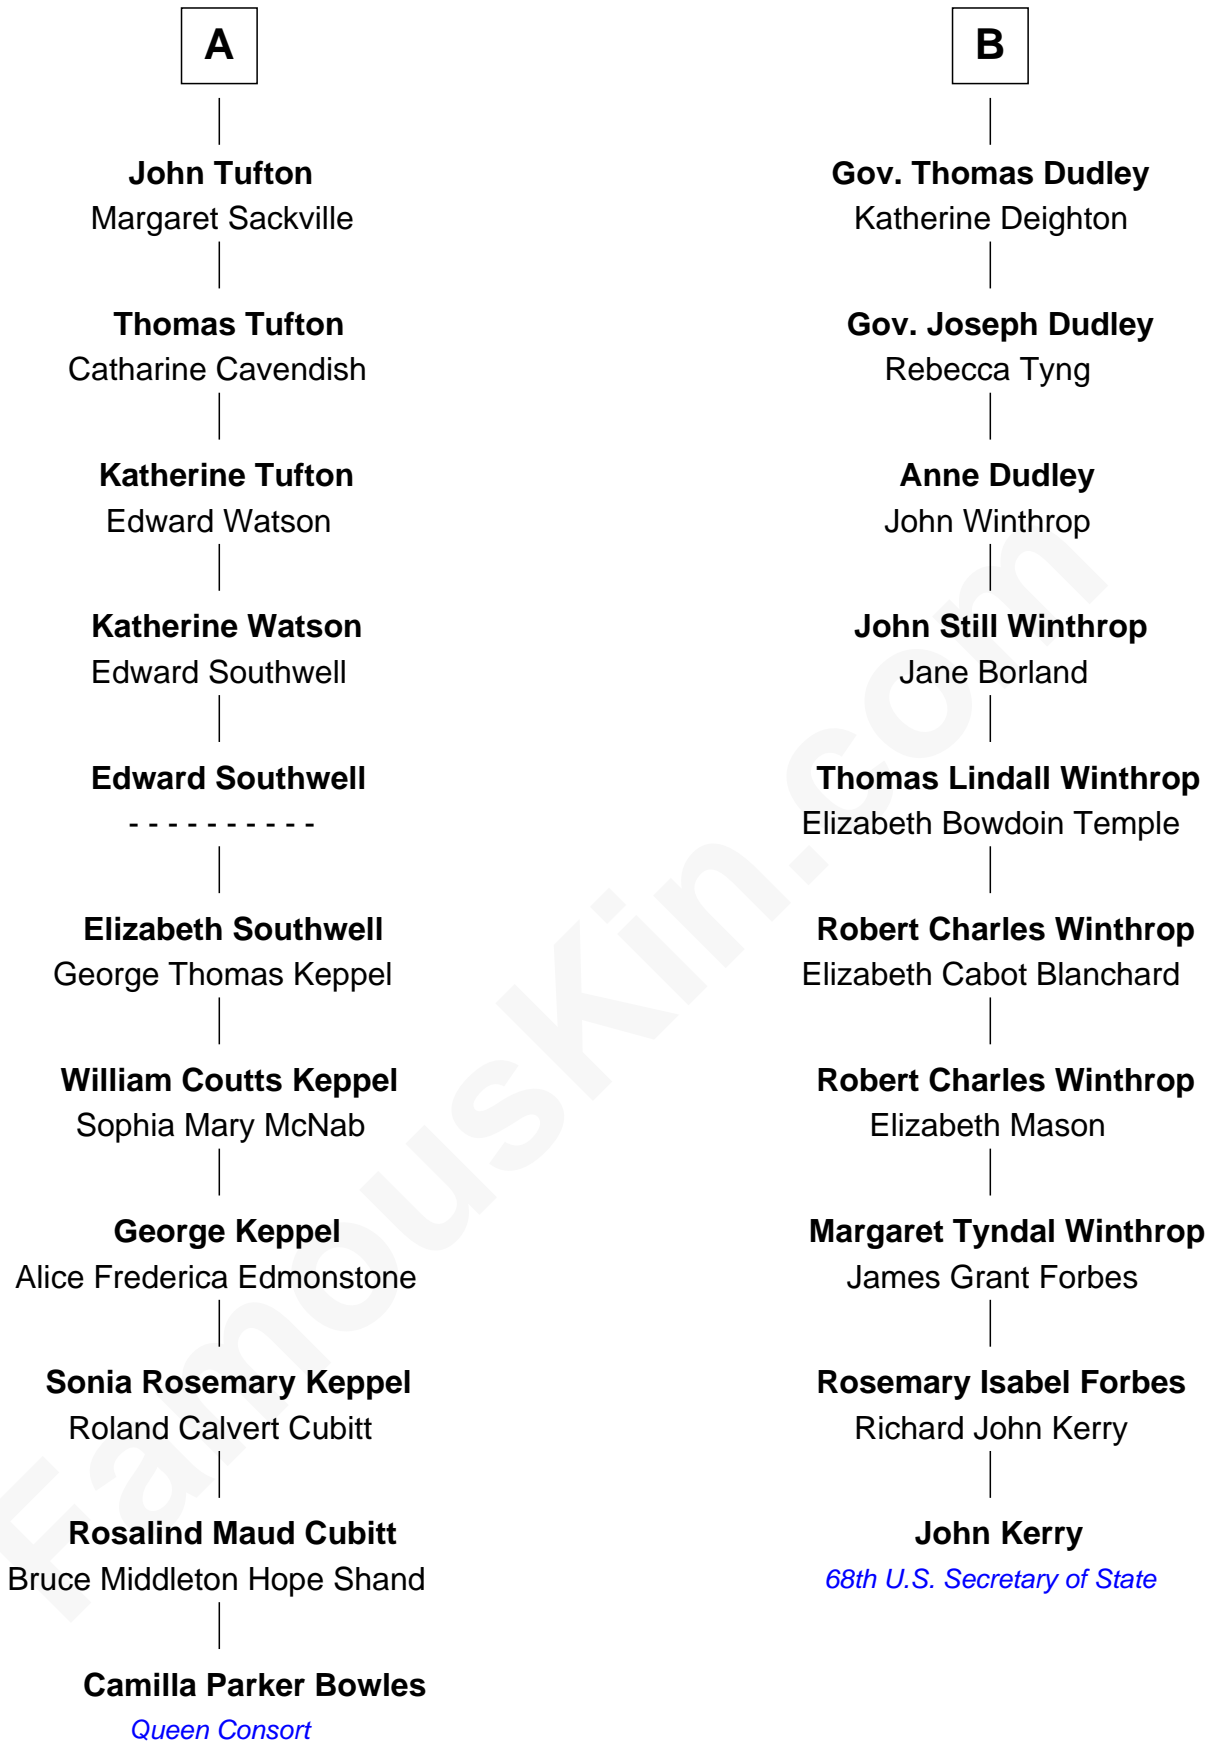

## Relationship Chart of

### Camilla Parker Bowles

Queen Consort of the United Kingdom

16th cousin 1 time removed of

**John Kerry**

68th U.S. Secretary of State

Camilla Parker Bowles photo by [Agência Brasil](#) [\(CC BY 3.0 BRAZIL\)](#)