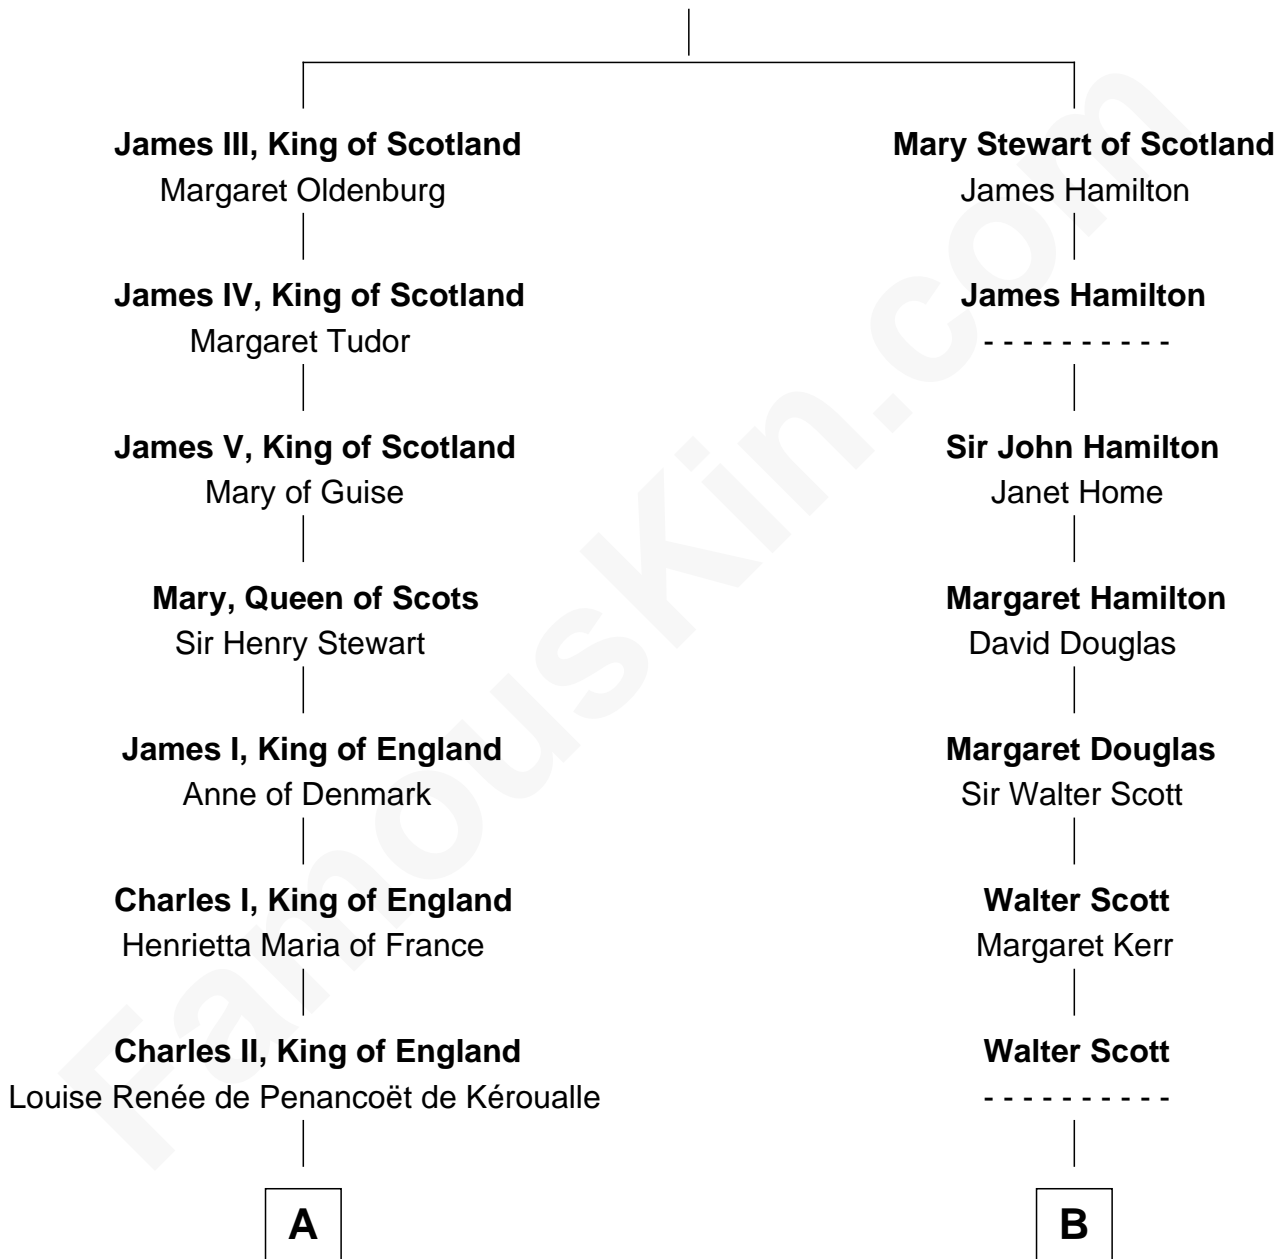

**FamousKin.com**  
**Relationship Chart of**  
**Camilla Parker Bowles**

*Queen Consort of the United Kingdom*

**16th cousin 2 times removed of**

**John Kerry**

*68th U.S. Secretary of State*

**James II, King of Scotland**

Mary of Guelders

C

Rosemary Isabel Forbes

Richard John Kerry

John Kerry

*68th U.S. Secretary of State*

FamousKin.com