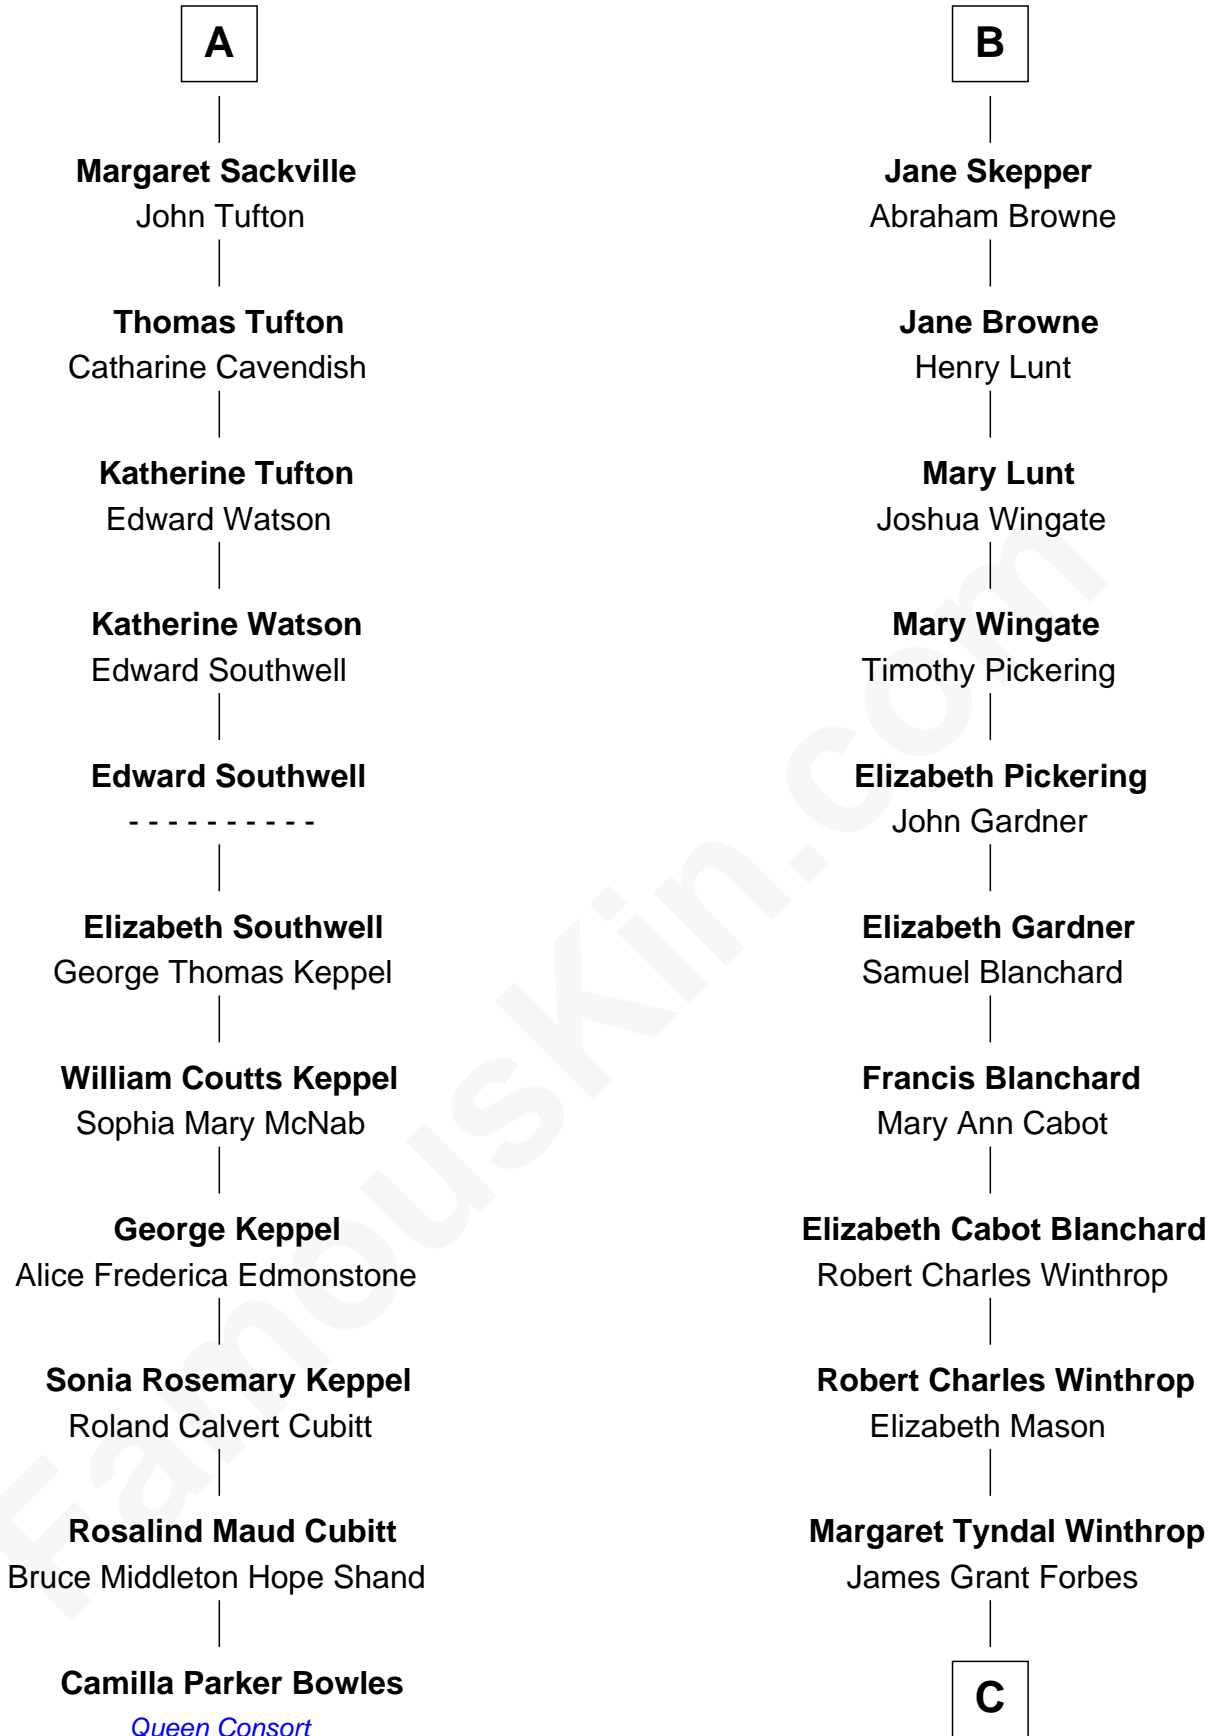

FamousKin.com

Relationship Chart of

Camilla Parker Bowles

Queen Consort of the United Kingdom

17th cousin 1 time removed of

John Kerry

68th U.S. Secretary of State

Sir John Clifford

Elizabeth Percy

C

Rosemary Isabel Forbes

Richard John Kerry

John Kerry

68th U.S. Secretary of State

FamousKin.com