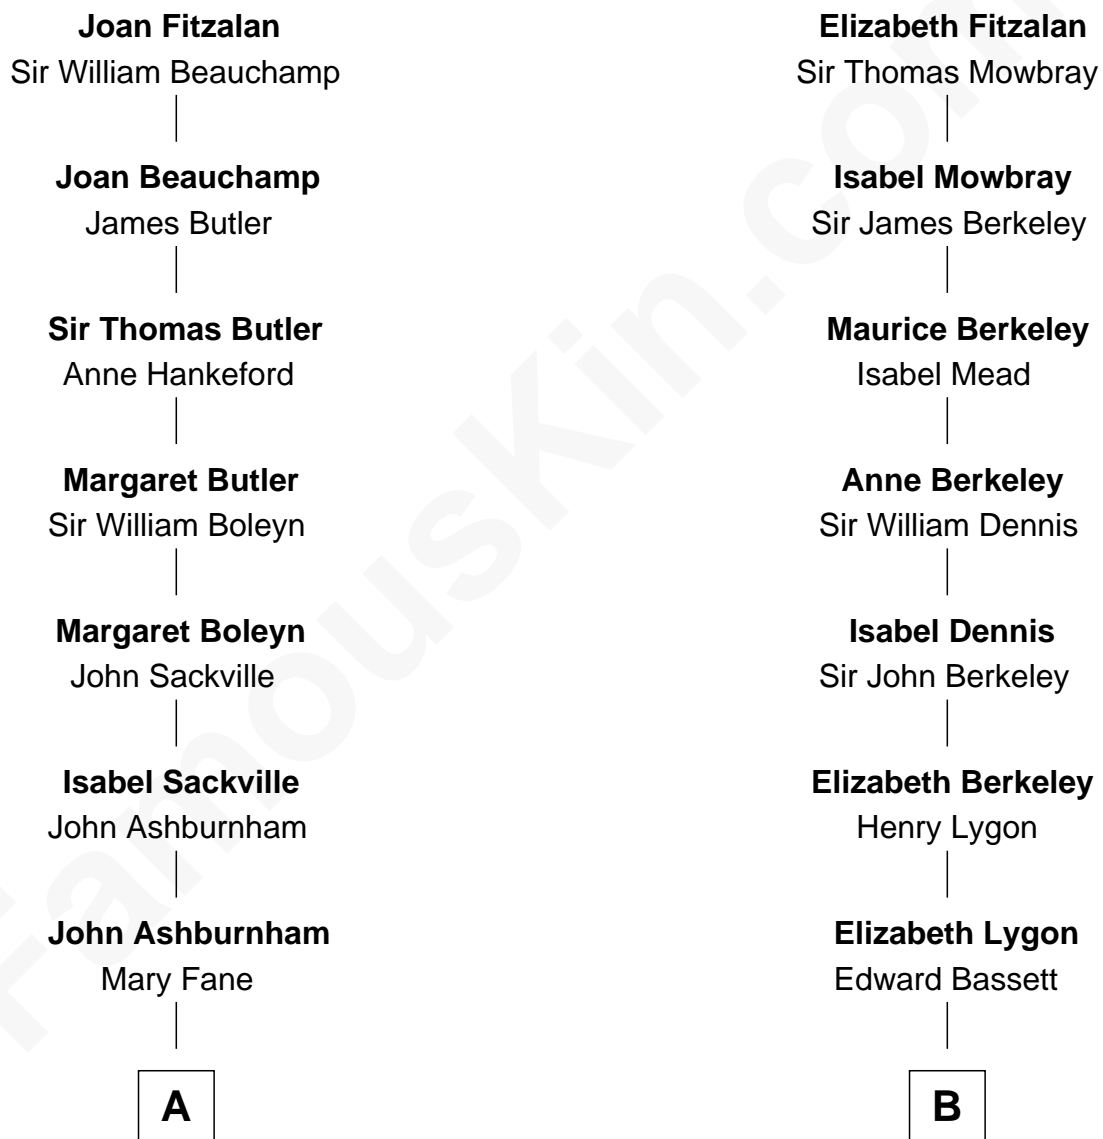

John Kerry

68th U.S. Secretary of State

Sir Richard Fitzalan

Elizabeth de Bohun