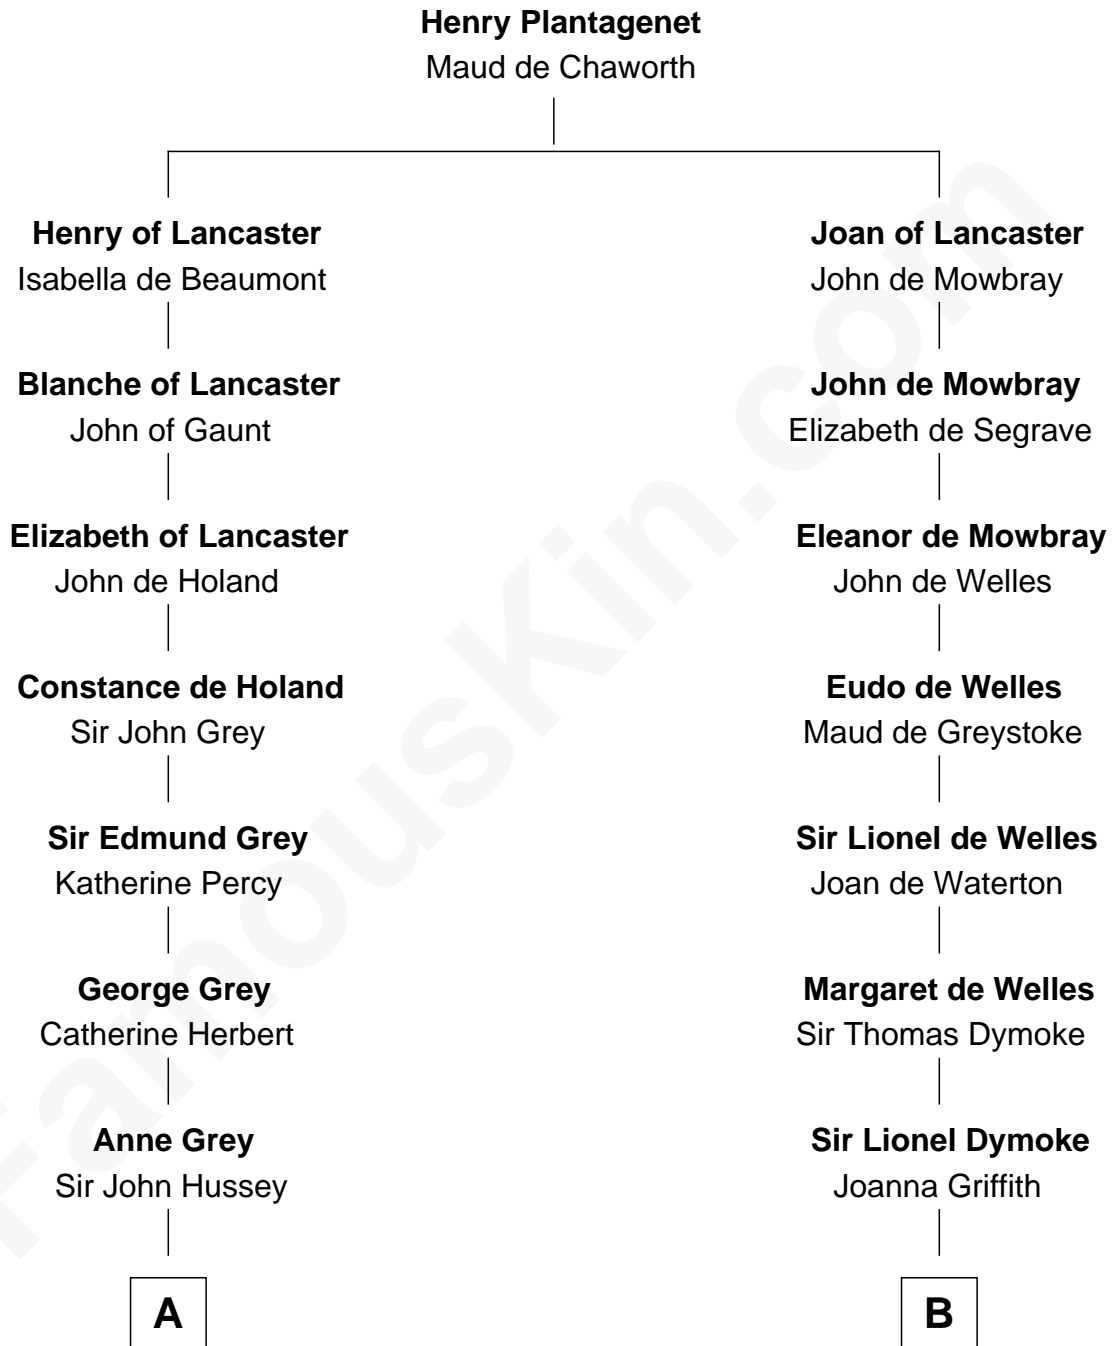

FamousKin.com

Relationship Chart of

Camilla Parker Bowles

Queen Consort of the United Kingdom

20th cousin 1 time removed of

Lucille Ball

TV Actress - "I Love Lucy"

C

George Keppel
Alice Frederica Edmonstone

Sonia Rosemary Keppel
Roland Calvert Cubitt

Rosalind Maud Cubitt
Bruce Middleton Hope Shand

Camilla Parker Bowles
Queen Consort

D

Sally Bennet Osborn
Newman Durrell