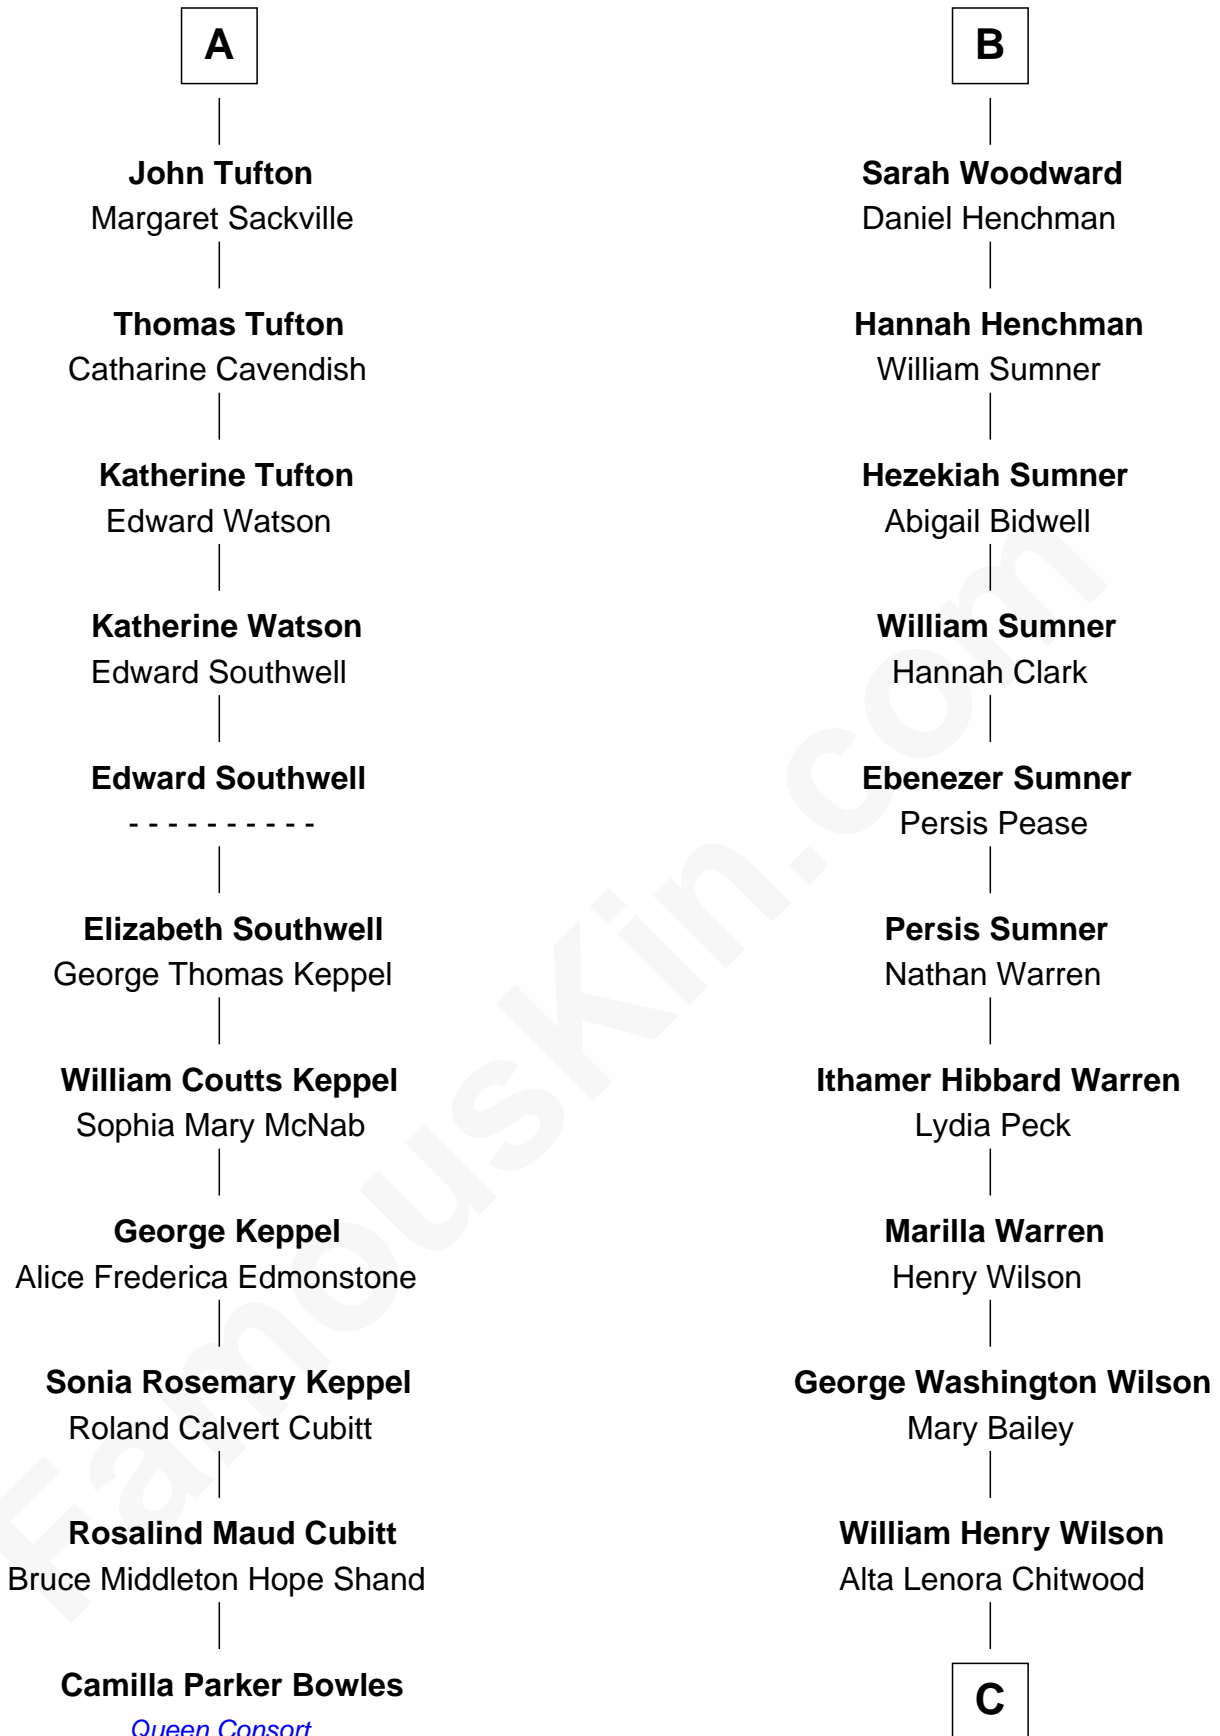

FamousKin.com

Relationship Chart of

Camilla Parker Bowles

Queen Consort of the United Kingdom

17th cousin 2 times removed of

Carl Wilson

Co-Founder of The Beach Boys

C

William Coral Wilson

Edith Sophia Sthole

Murray Gage Wilson

Audree Neva Korthof

Carl Wilson

Co-Founder of The Beach Boys

FamousKin.com