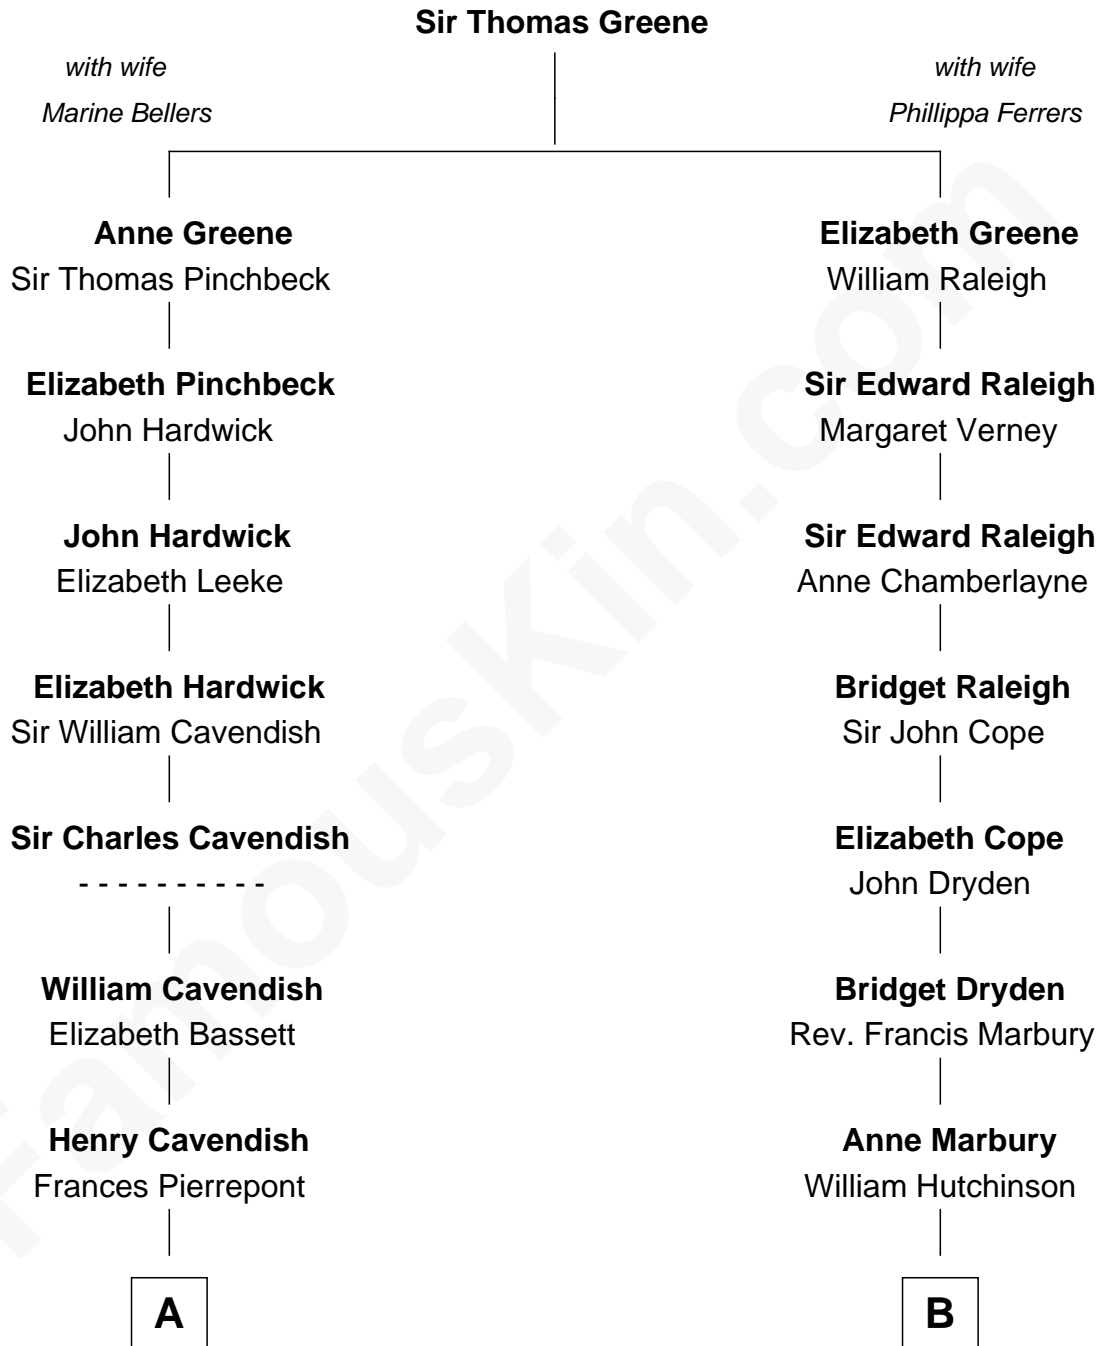

FamousKin.com

Relationship Chart of

Camilla Parker Bowles

Queen Consort of the United Kingdom

16th cousin 3 times removed of

Jeb Bush

43rd Governor of Florida

C

Prescott Sheldon Bush

Dorothy Wear Walker

George Herbert Walker Bush

Barbara Pierce

Jeb Bush

43rd Governor of Florida

FamousKin.com