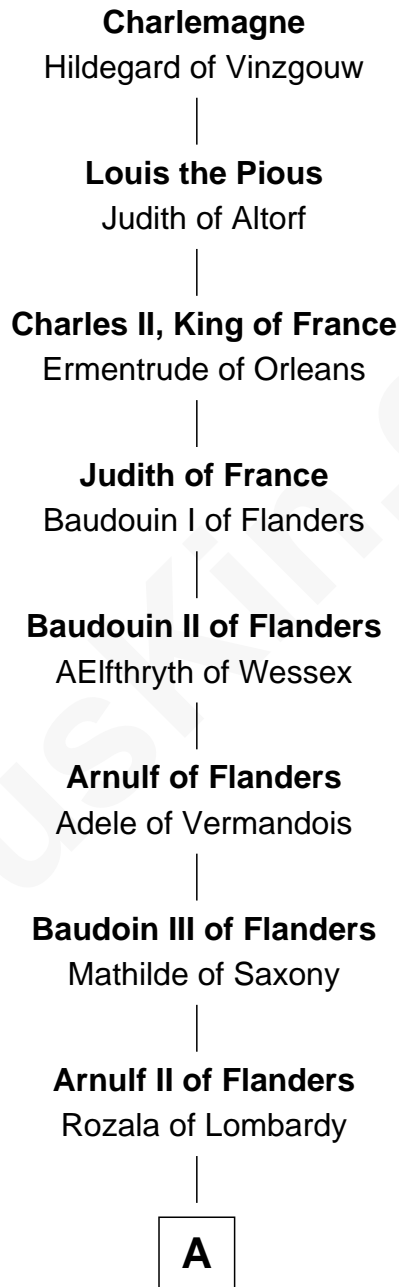

# FamousKin.com Relationship Chart of

**Camilla Parker Bowles**

*Queen Consort of the United Kingdom*

**35th Great-granddaughter of**

**Charlemagne**

*King of the Franks*

**A**

**Baudoin IV of Flanders**

Ogive of Luxembourg

**Baudoin V of Flanders**

Adela of France

**Matilda of Flanders**

William I, King of England

**Henry I, King of England**

Maud of Scotland

**Maud of England**

Geoffrey Plantagenet

**Henry II, King of England**

Eleanor of Aquitaine

**John, King of England**

Isabelle of Angoulême

**Henry III, King of England**

Eleanor of Provence

**Edward I, King of England**

Margaret of France

**Edmund of Woodstock**

Margaret Wake

**B**

**B**

**Joan Plantagenet**

Thomas Holand

**John de Holand**