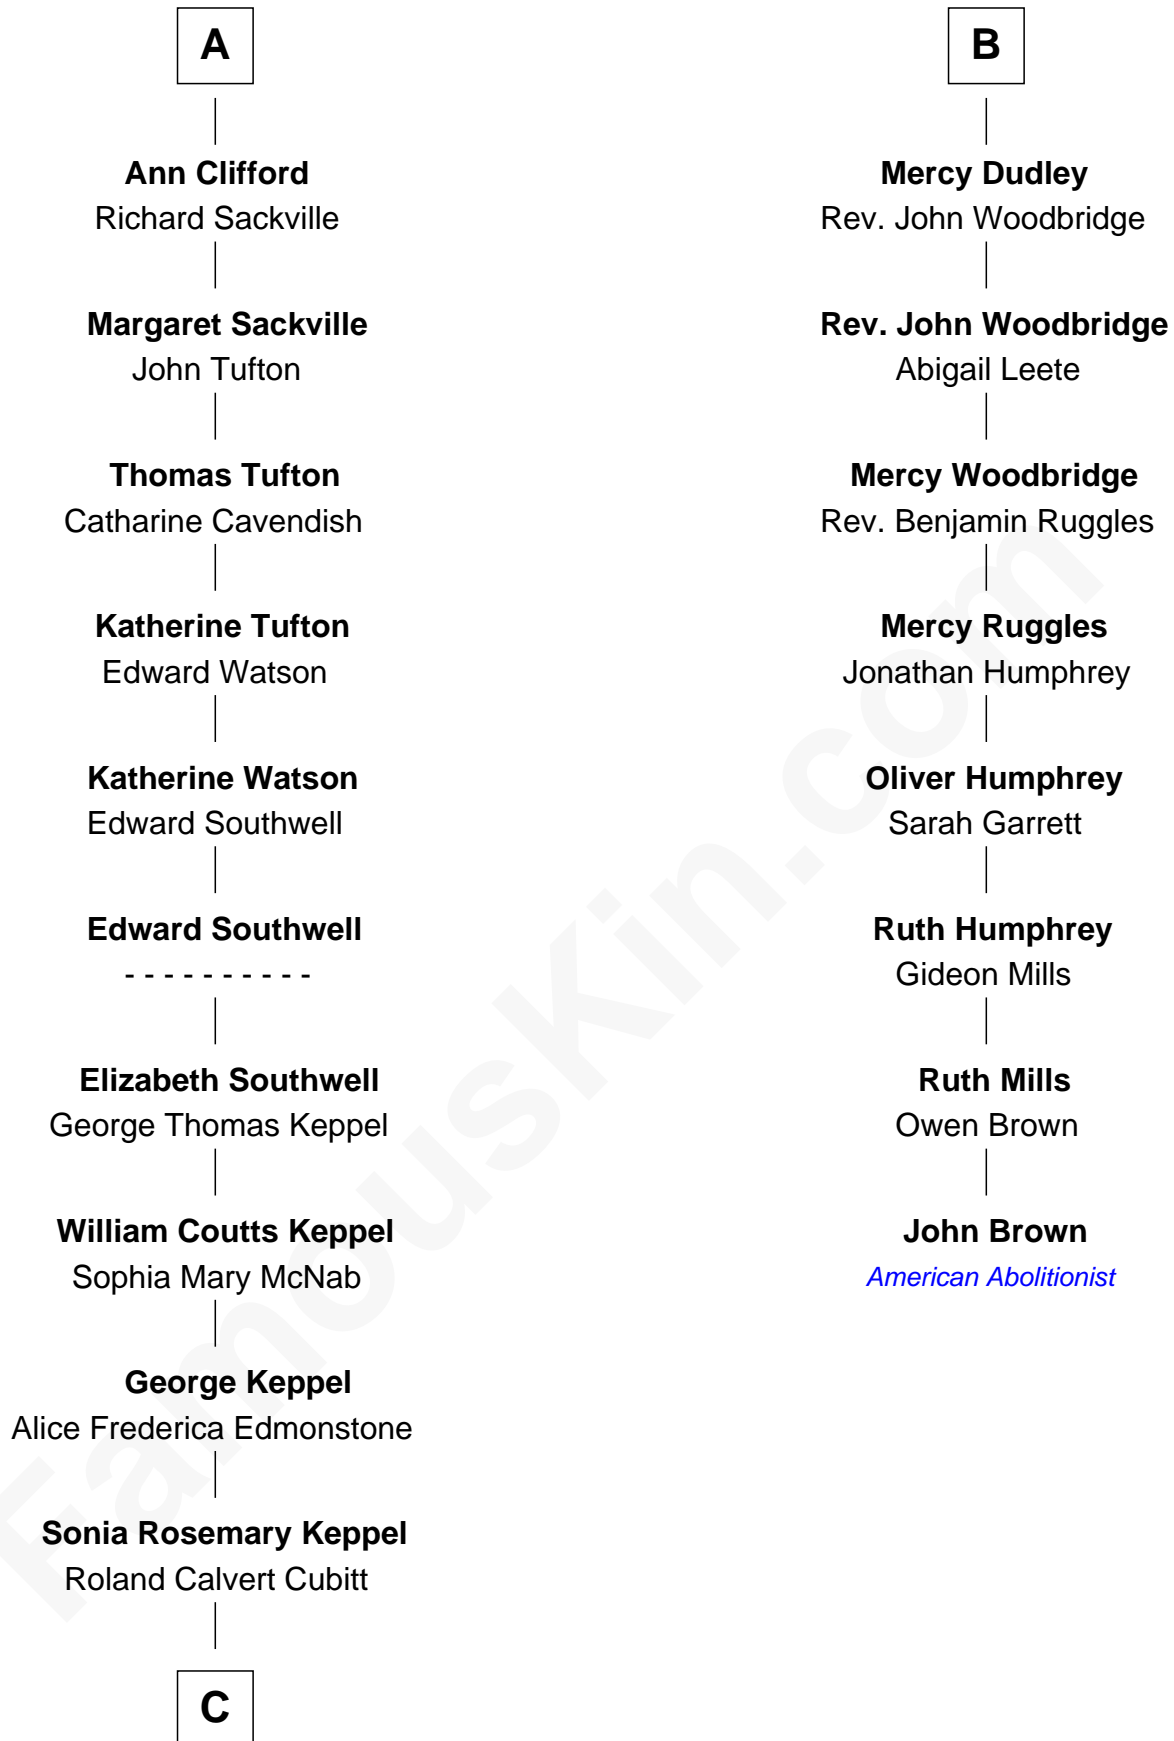

## Relationship Chart of

### Camilla Parker Bowles

Queen Consort of the United Kingdom

14th cousin 4 times removed of

**John Brown**

American Abolitionist

**C**

**Rosalind Maud Cubitt**  
Bruce Middleton Hope Shand

**Camilla Parker Bowles**  
*Queen Consort*

FamousKin.com