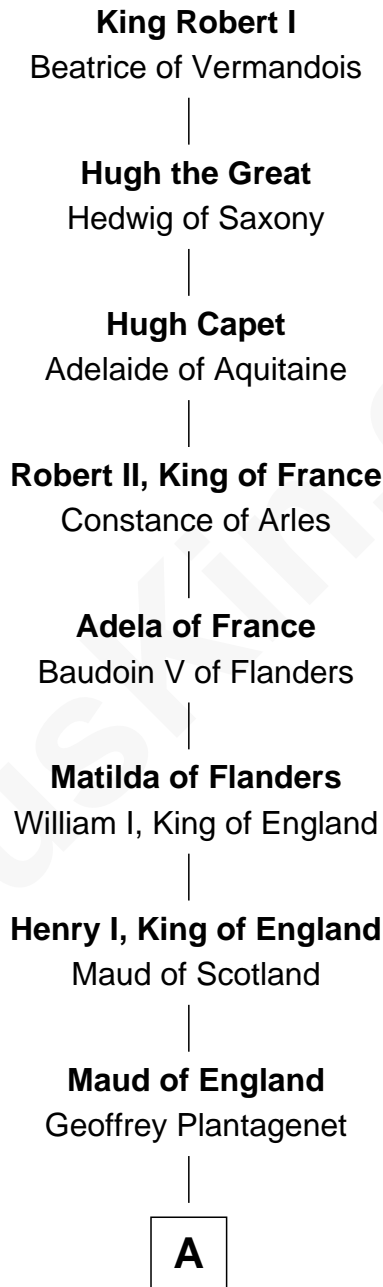

# FamousKin.com Relationship Chart of

**Camilla Parker Bowles**

*Queen Consort of the United Kingdom*

30th Great-granddaughter of

**King Robert I**

*King of France*

**A**

**Henry II, King of England**

Eleanor of Aquitaine

**John, King of England**

Isabelle of Angoulême

**Henry III, King of England**

Eleanor of Provence

**Edward I, King of England**

Margaret of France

**Edmund of Woodstock**

Margaret Wake

**Joan Plantagenet**

Thomas Holand

**John de Holand**

Elizabeth of Lancaster

**Constance de Holand**

Sir John Grey

**Sir Edmund Grey**