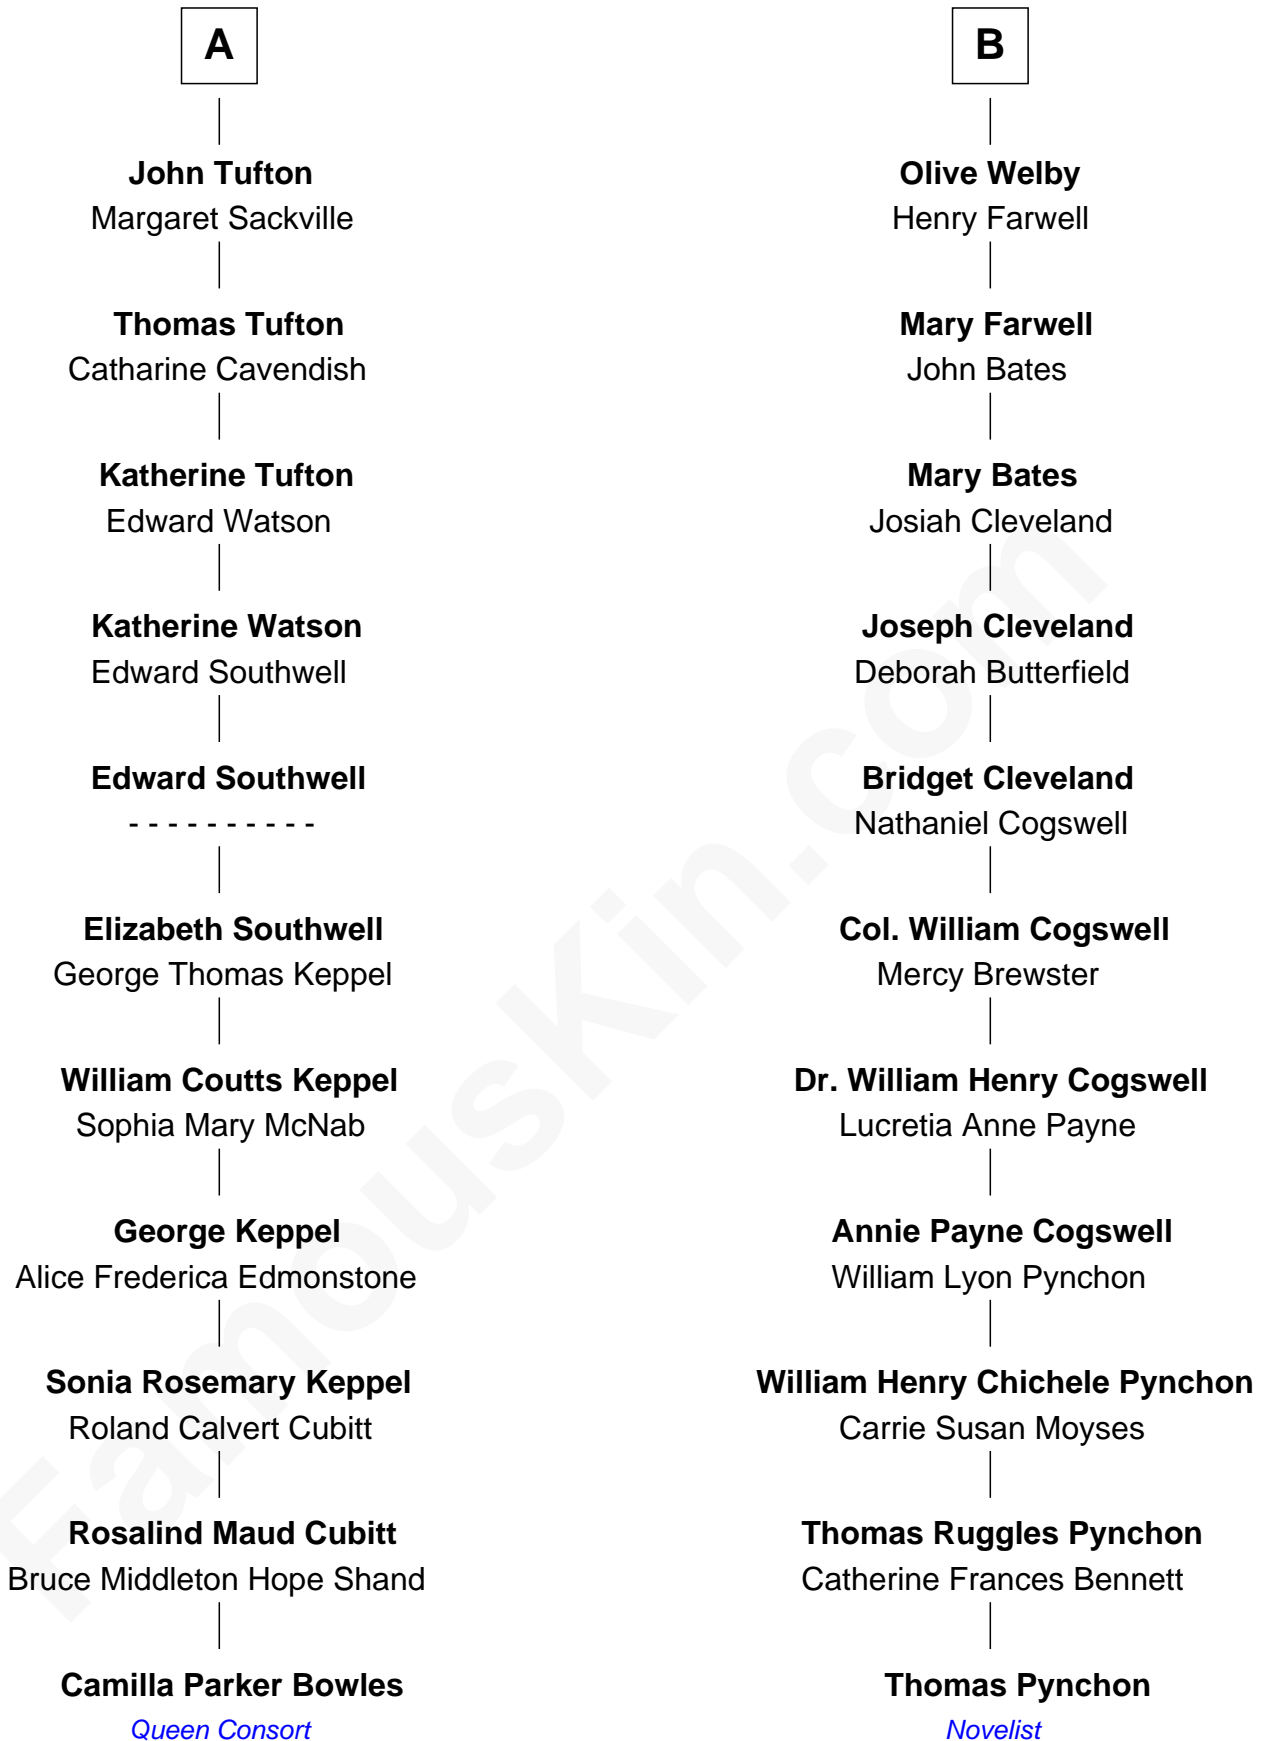

FamousKin.com

Relationship Chart of

Camilla Parker Bowles

Queen Consort of the United Kingdom

17th cousin of

Thomas Pynchon
American Novelist

Sir Reynold Grey
Margaret de Ros

Camilla Parker Bowles photo by [Agência Brasil](#) ([CC BY 3.0 BRAZIL](#))