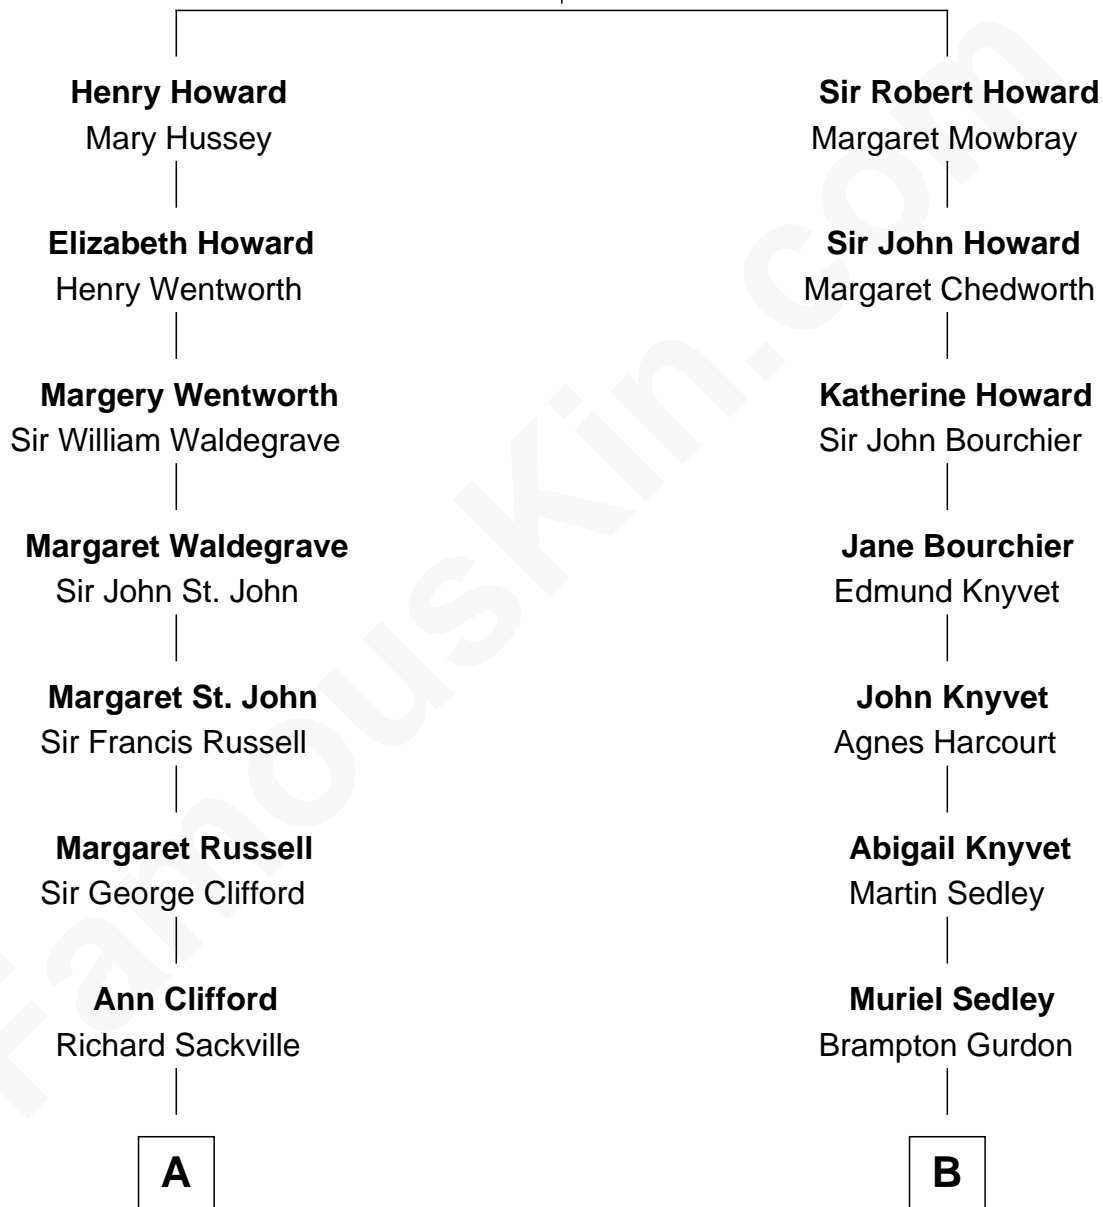

## Relationship Chart of

### Camilla Parker Bowles

Queen Consort of the United Kingdom

17th cousin 3 times removed of

**Paget Brewster**  
TV Actress

**Sir John Howard**  
Alice Tendring

**C**

**Donald Mitchell Ryerson**

Isabelle McGennis

**Joan Ryerson**

George Washington Wales Brewster

**Galen Brewster**

Hathaway Tew

**Paget Brewster**

*TV Actress*

FamousKin.com