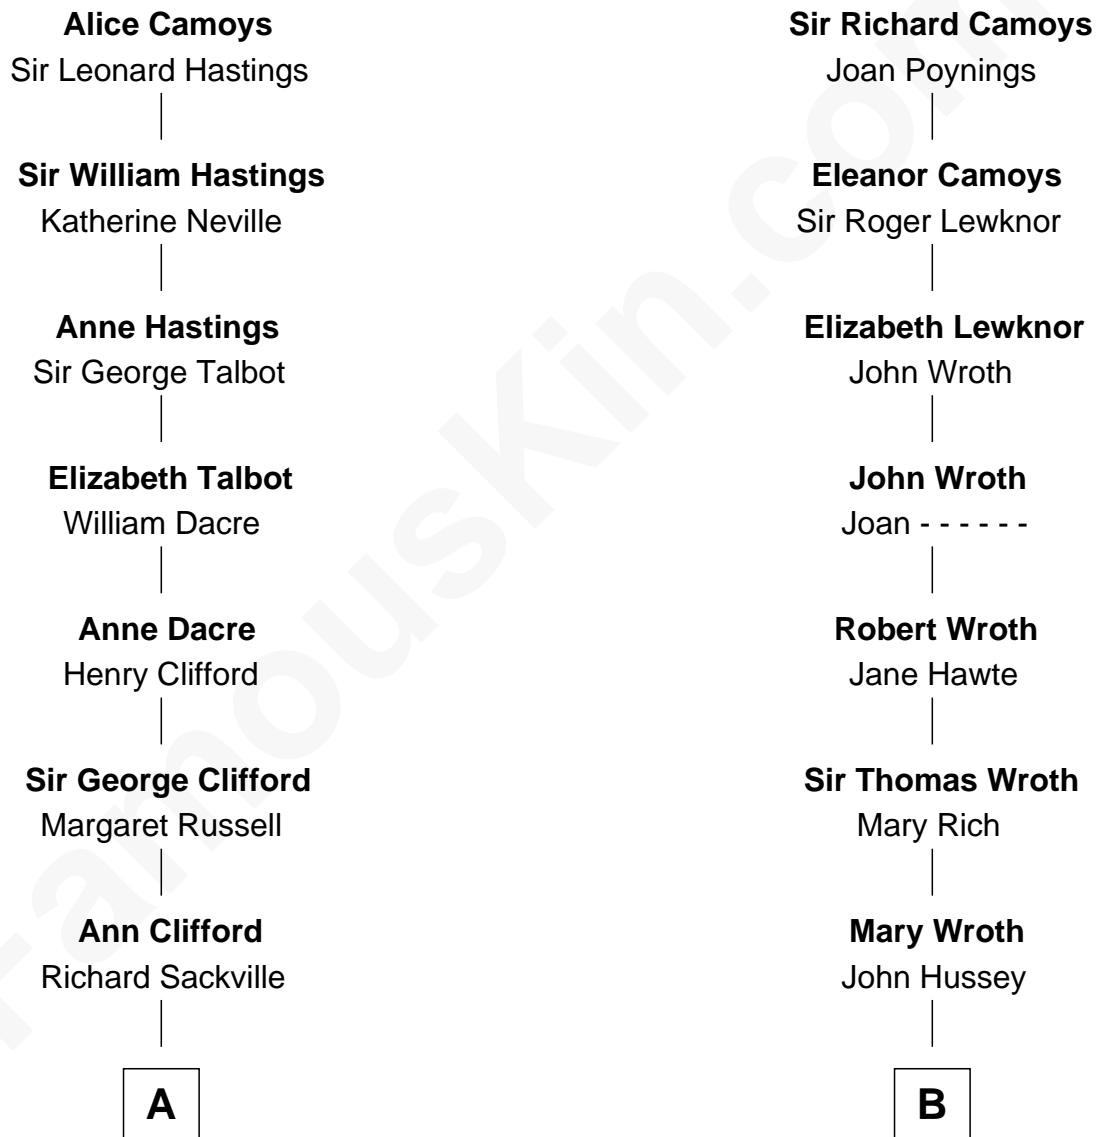

FamousKin.com

Relationship Chart of

Camilla Parker Bowles

Queen Consort of the United Kingdom

17th cousin 2 times removed of

Paget Brewster
TV Actress

Sir Thomas Camoys
Elizabeth de Louches

C

George Washington Wales Brewster

Joan Ryerson

Galen Brewster

Hathaway Tew

Paget Brewster

TV Actress

FamousKin.com