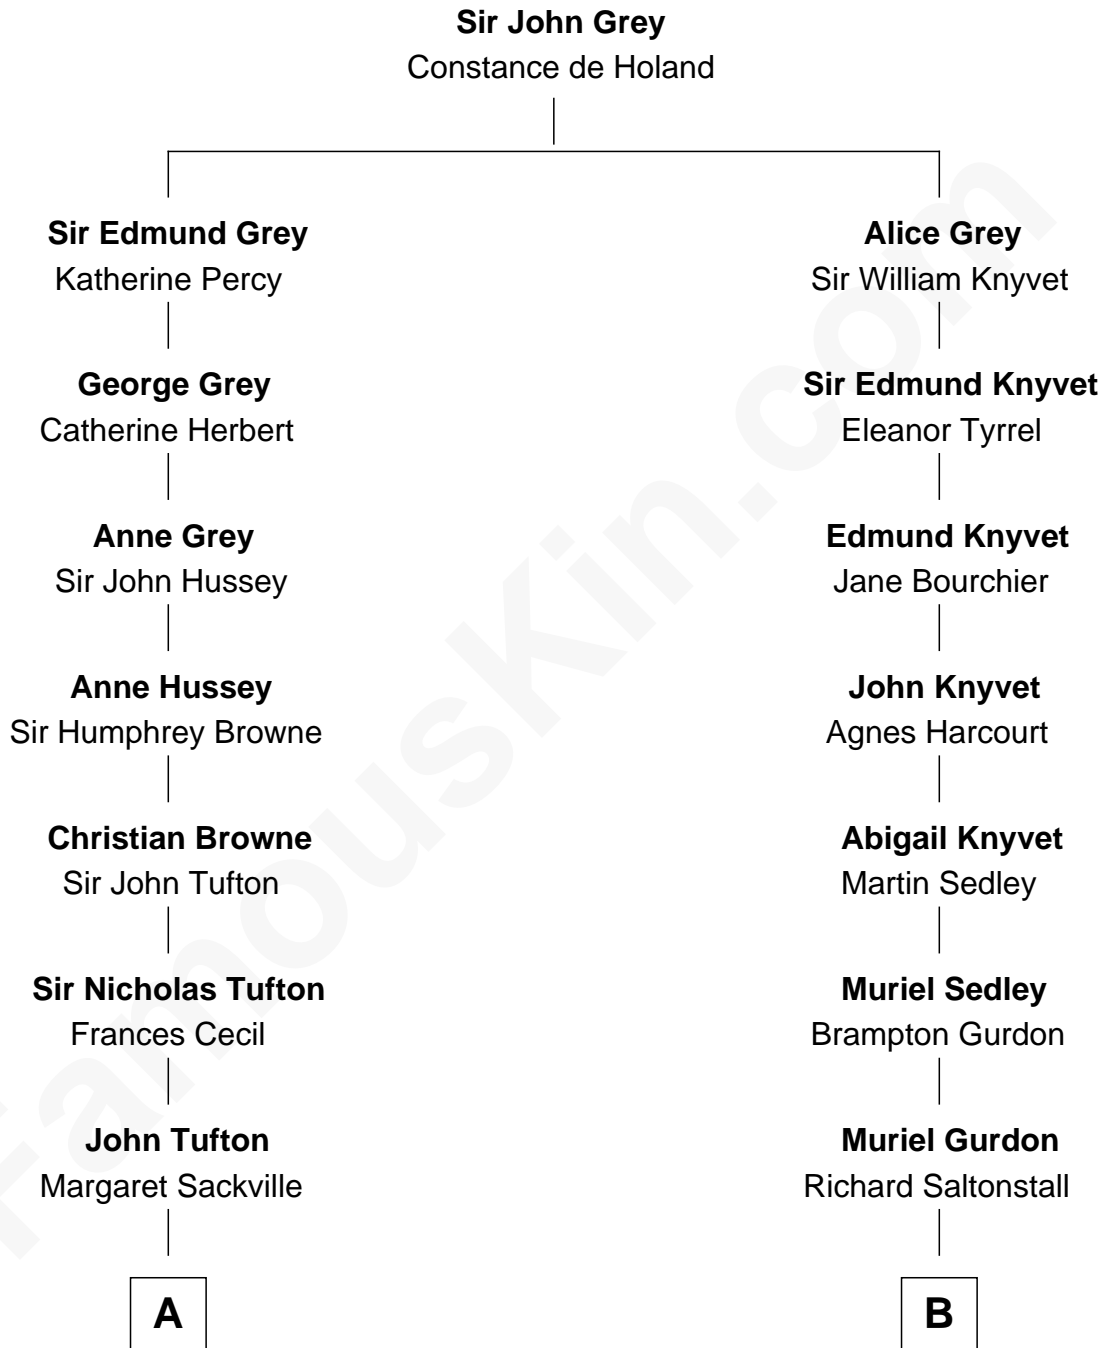

FamousKin.com

Relationship Chart of

Camilla Parker Bowles

Queen Consort of the United Kingdom

16th cousin 3 times removed of

Paget Brewster
TV Actress

C

Joan Ryerson

George Washington Wales Brewster

Galen Brewster

Hathaway Tew

Paget Brewster

TV Actress

FamousKin.com