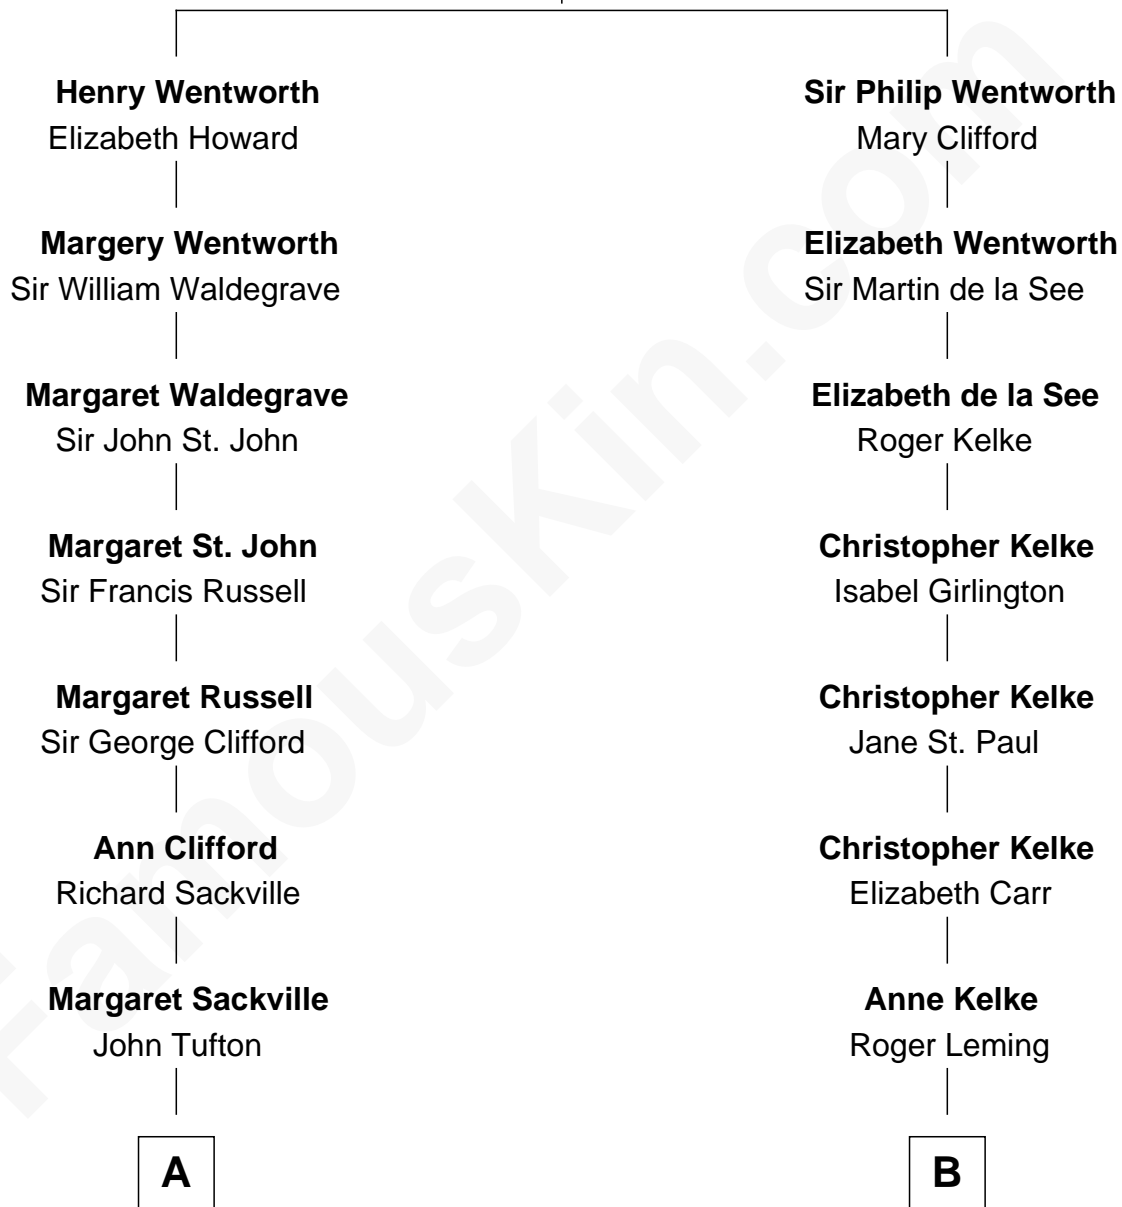

## Relationship Chart of

### Camilla Parker Bowles

*Queen Consort of the United Kingdom*

16th cousin 2 times removed of

**Paget Brewster**  
TV Actress

**Sir Roger Wentworth**  
Margery Despencer

C

Galen Brewster  
Hathaway Tew

Paget Brewster  
*TV Actress*

FamousKin.com