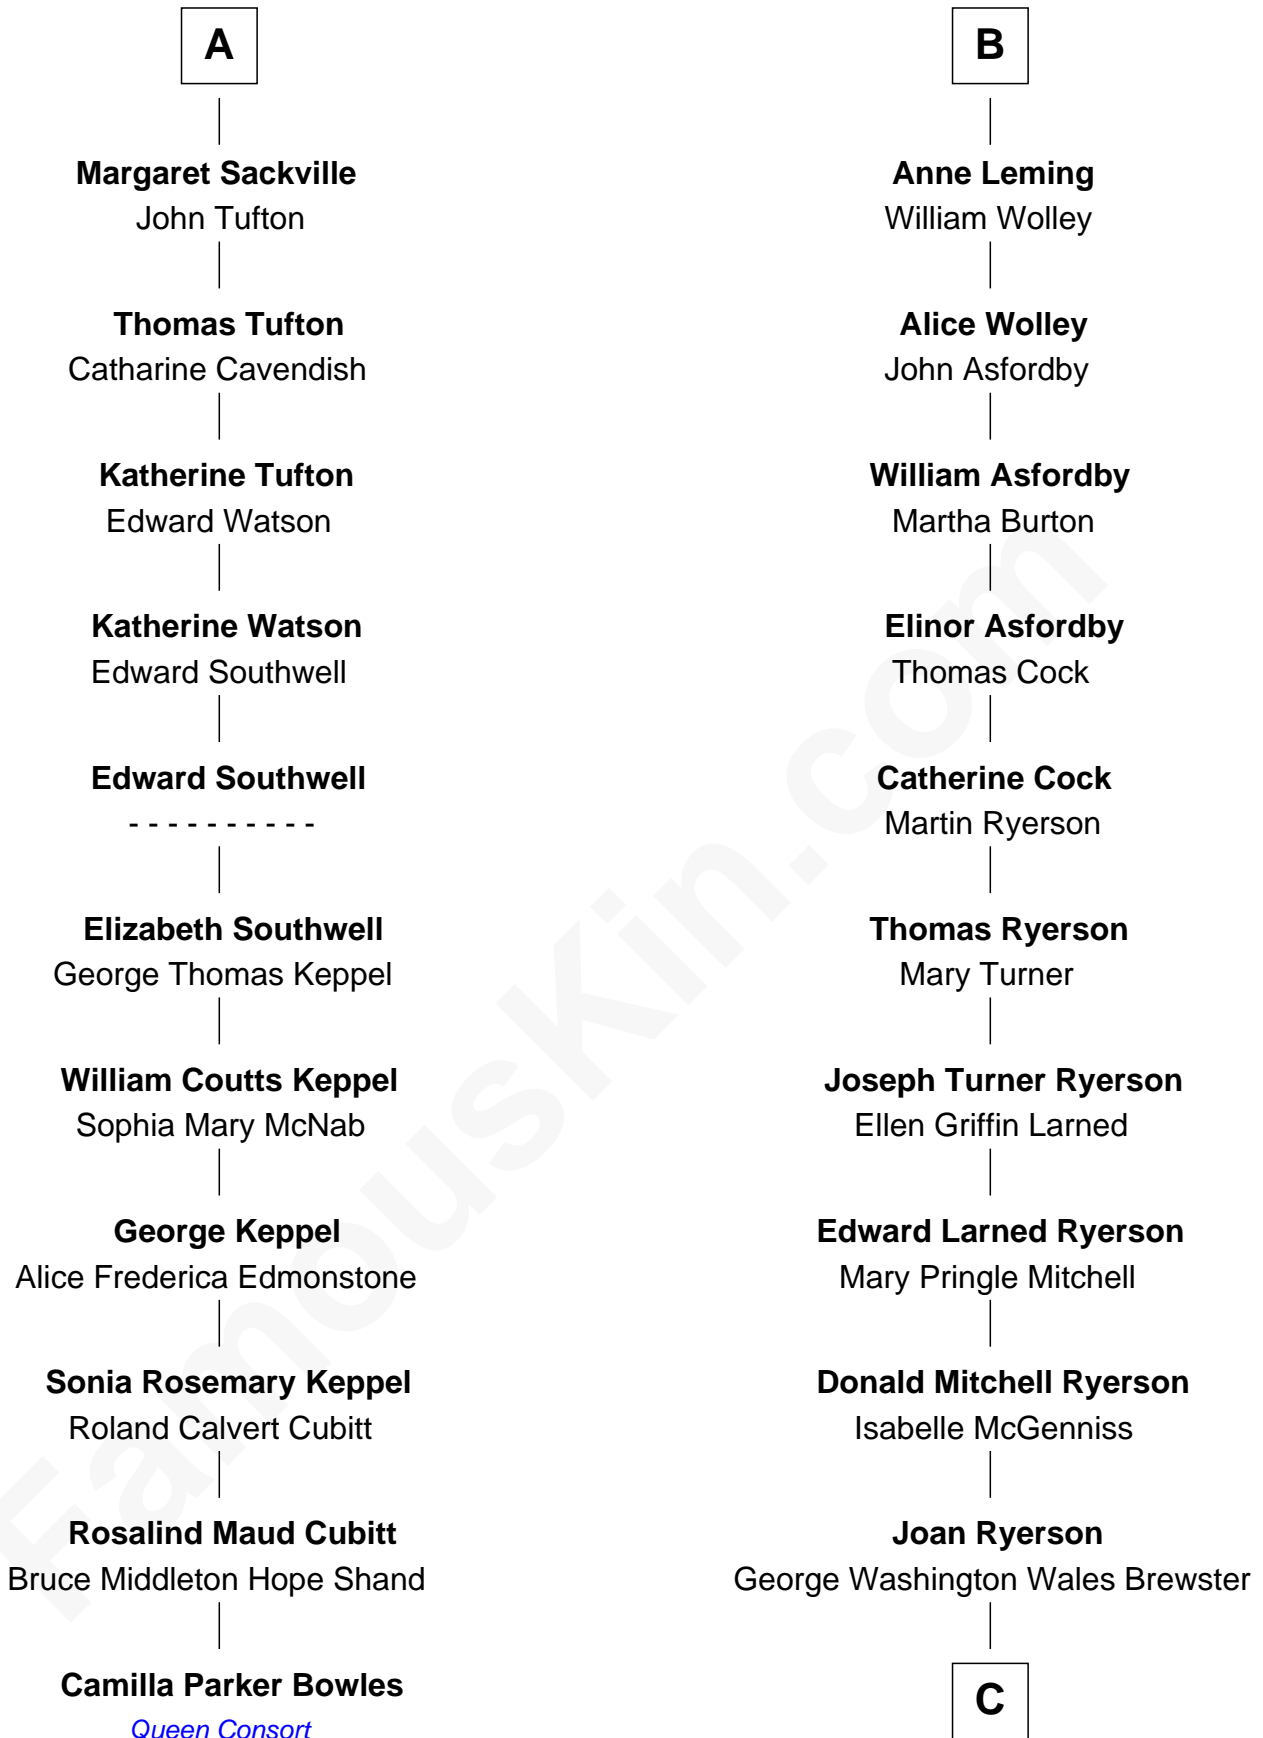

FamousKin.com

Relationship Chart of

Camilla Parker Bowles

Queen Consort of the United Kingdom

17th cousin 1 time removed of

Paget Brewster
TV Actress

Sir John Clifford
Elizabeth Percy

C

Galen Brewster
Hathaway Tew

Paget Brewster
TV Actress

FamousKin.com