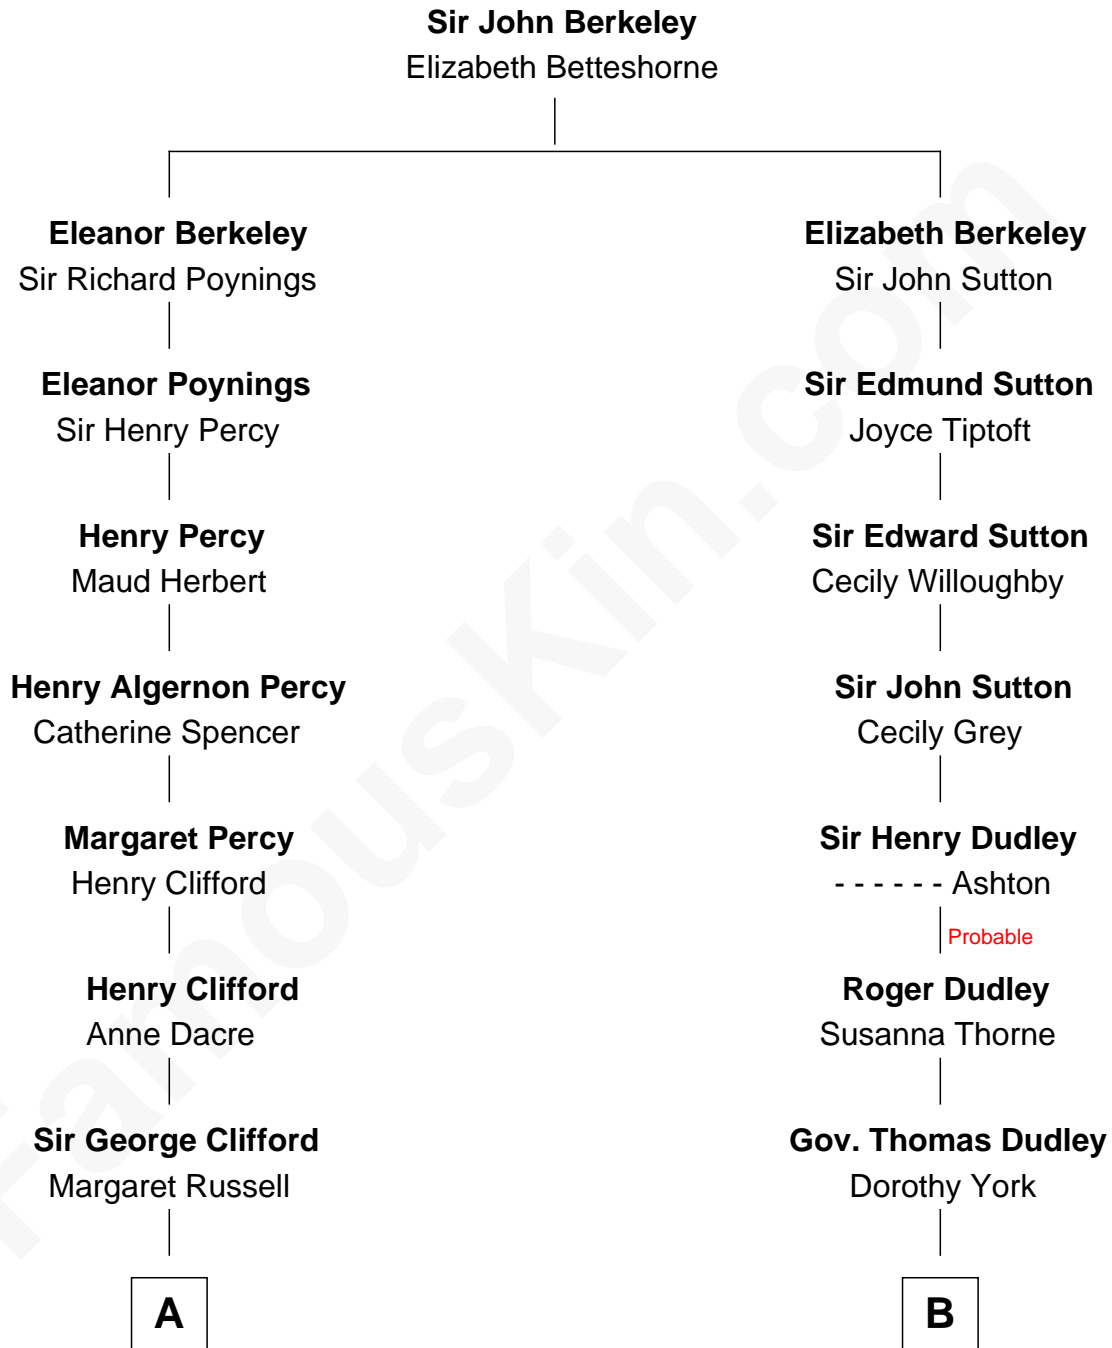

FamousKin.com

Relationship Chart of

Camilla Parker Bowles

Queen Consort of the United Kingdom

16th cousin 2 times removed of

James Sherman

27th U.S. Vice-President

C

Rosalind Maud Cubitt
Bruce Middleton Hope Shand

Camilla Parker Bowles
Queen Consort

FamousKin.com