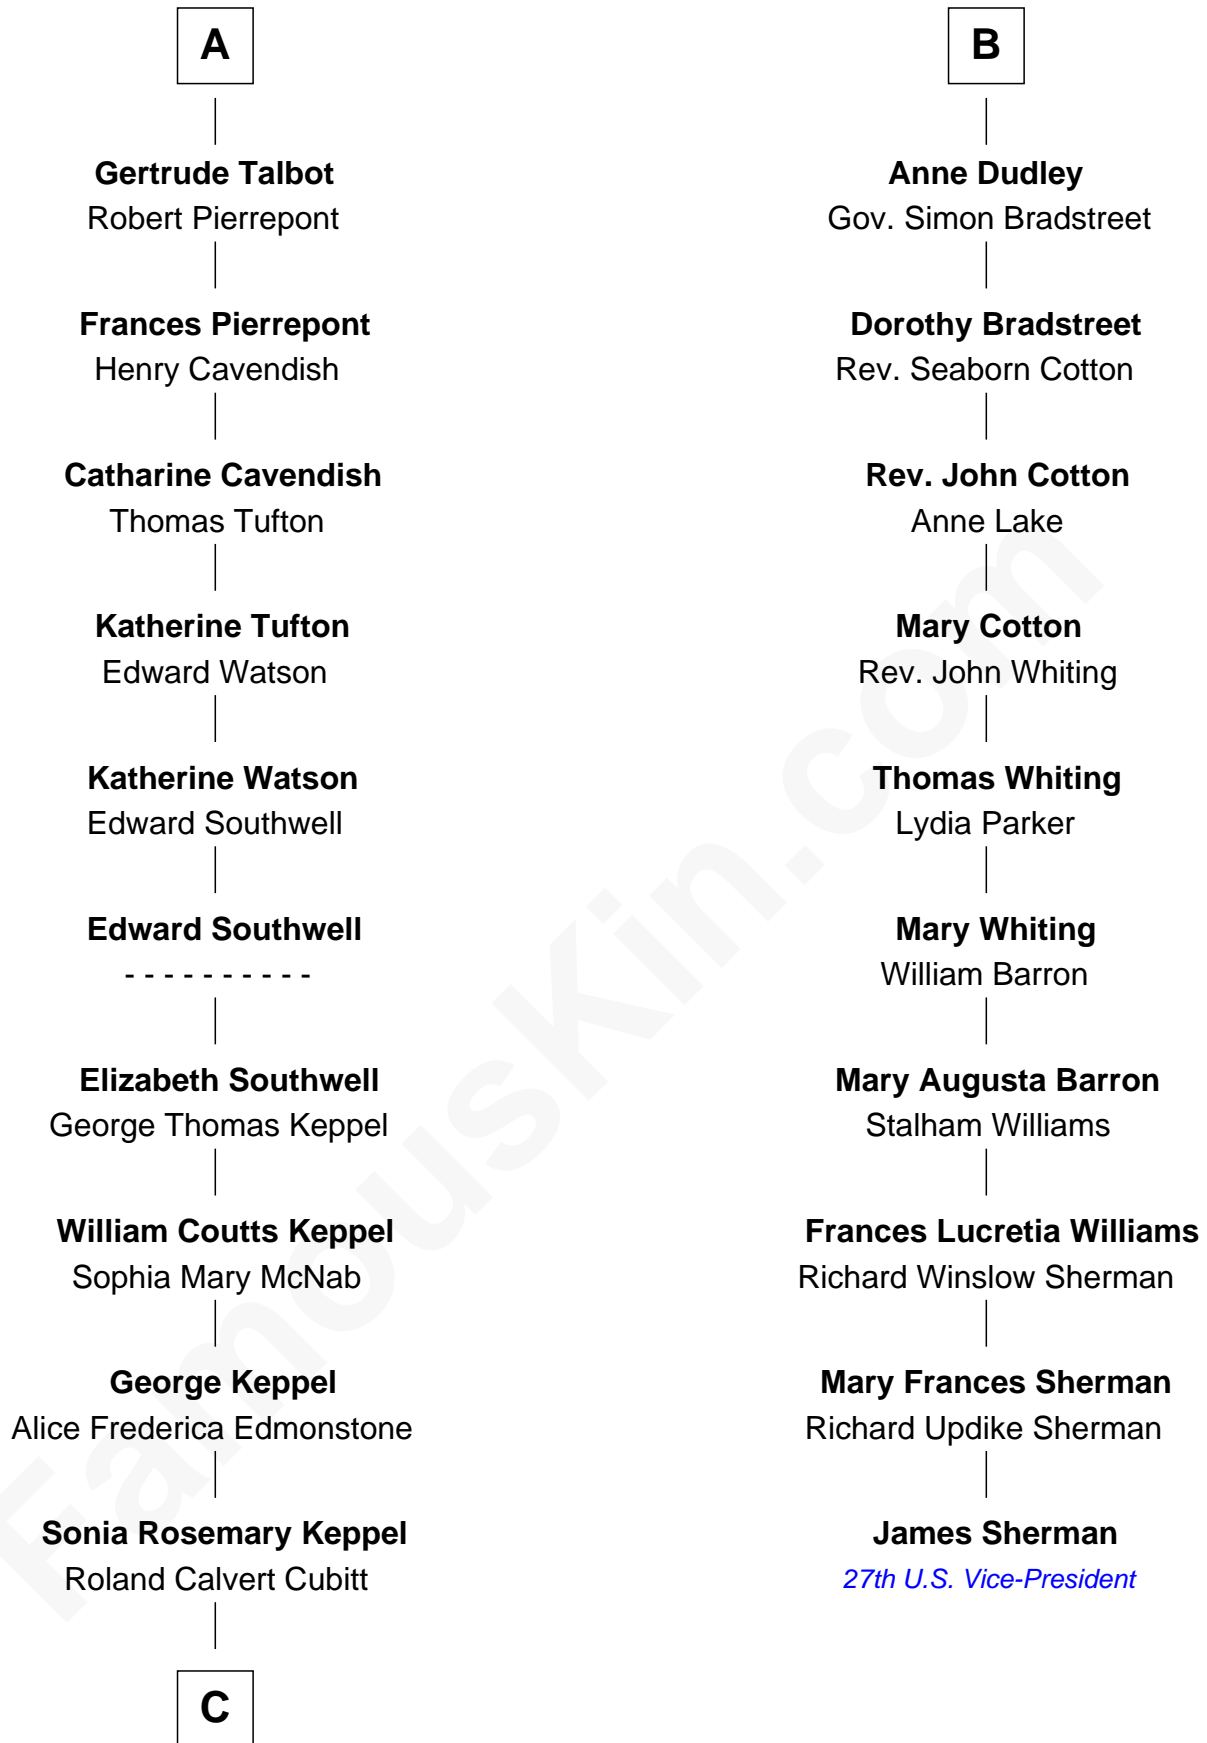

## Relationship Chart of

### Camilla Parker Bowles

Queen Consort of the United Kingdom

16th cousin 2 times removed of

**James Sherman**

27th U.S. Vice-President

**C**

**Rosalind Maud Cubitt**  
Bruce Middleton Hope Shand

**Camilla Parker Bowles**  
*Queen Consort*