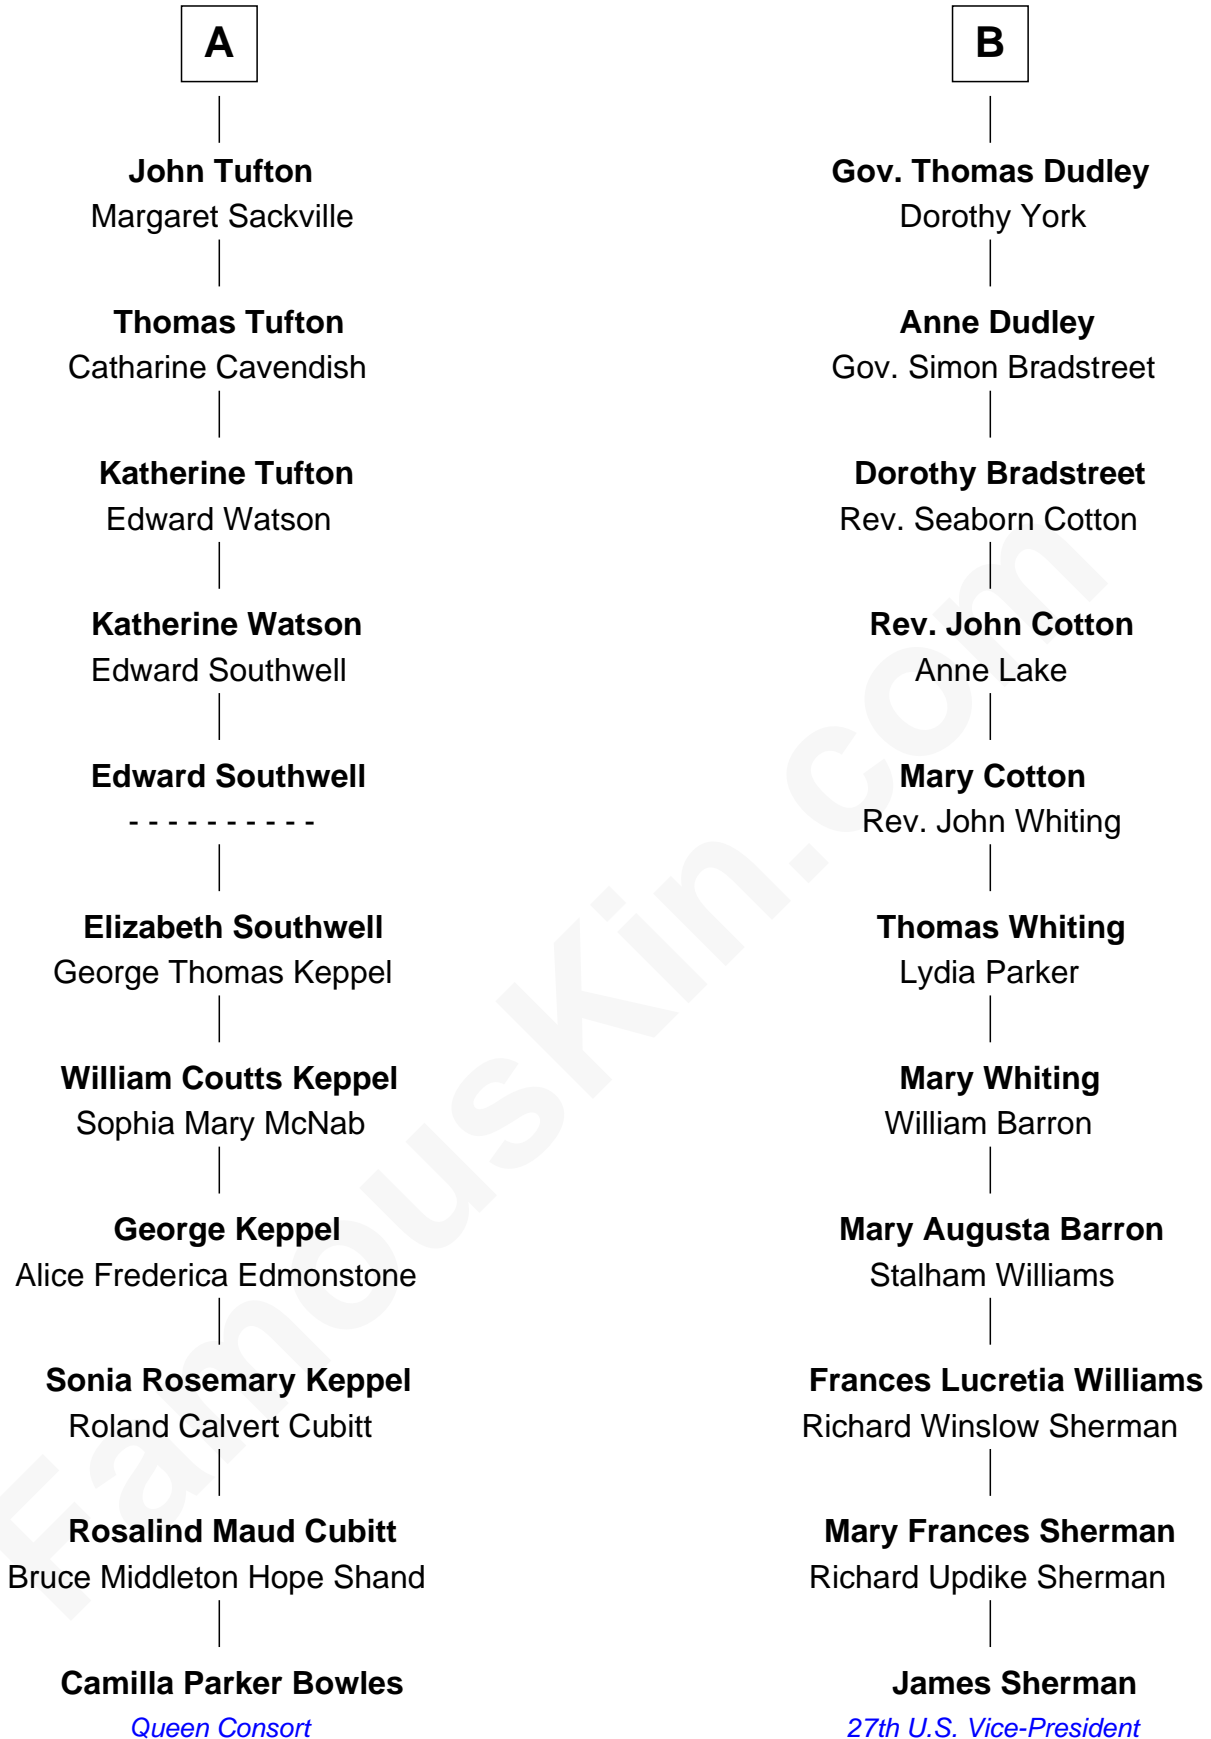

## Relationship Chart of

### James Sherman

27th U.S. Vice-President

**Sir Reynold Grey**

Margaret de Ros

**Sir John Grey**  
Constance de Holand

**Sir Edmund Grey**  
Katherine Percy

**George Grey**  
Catherine Herbert

**Anne Grey**  
Sir John Hussey

**Anne Hussey**  
Sir Humphrey Browne

**Christian Browne**  
Sir John Tufton

**Sir Nicholas Tufton**  
Frances Cecil

**A**

**Margaret Grey**  
Sir William Bonville

**William Bonville**  
Elizabeth Harington

**William Bonville**  
Katherine Neville

**Cecily Bonville**  
Thomas Grey

**Cecily Grey**  
Sir John Sutton

**Sir Henry Dudley**  
----- Ashton

Probable

**Roger Dudley**  
Susanna Thorne

**B**

Camilla Parker Bowles photo by [Agência Brasil](#) [\(CC BY 3.0 BRAZIL\)](#)