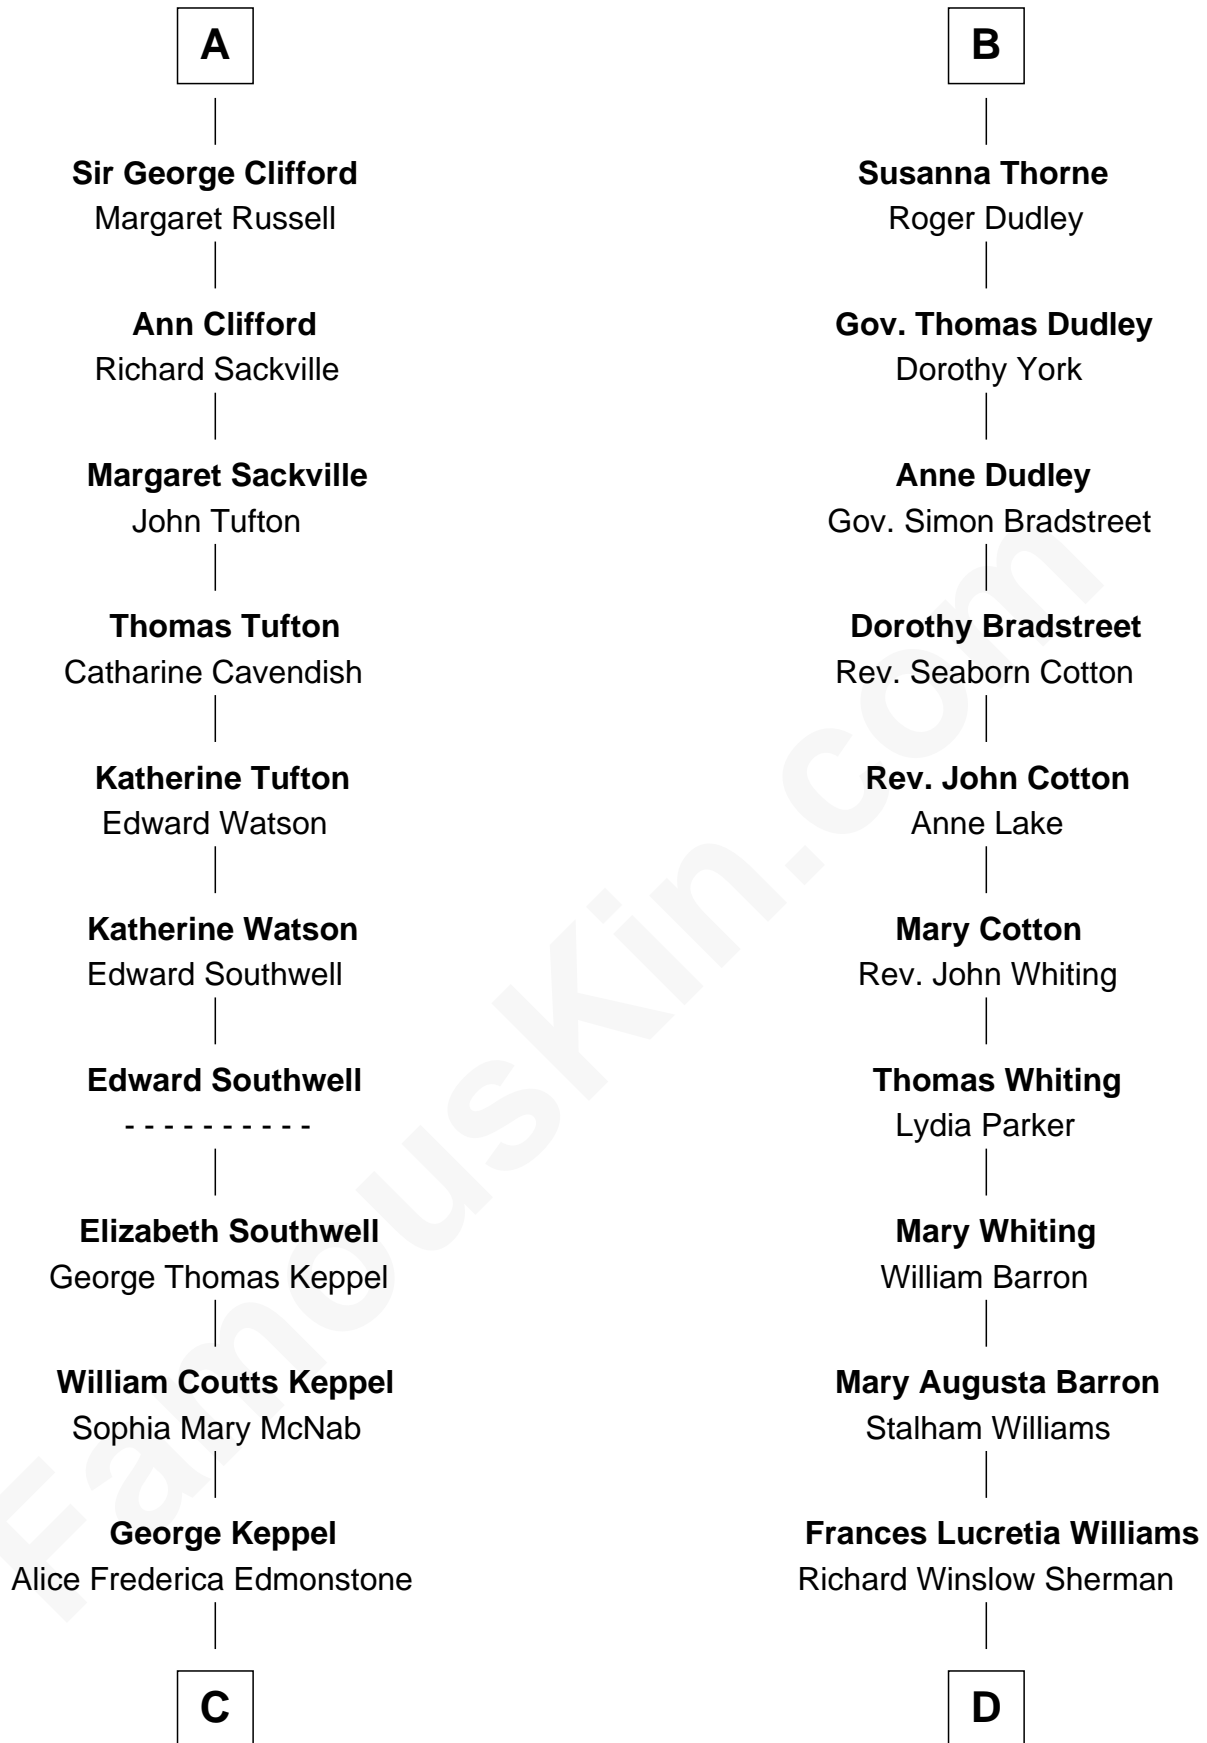

FamousKin.com

Relationship Chart of

Camilla Parker Bowles

Queen Consort of the United Kingdom

18th cousin 1 time removed of

James Sherman

27th U.S. Vice-President

FamousKin.com