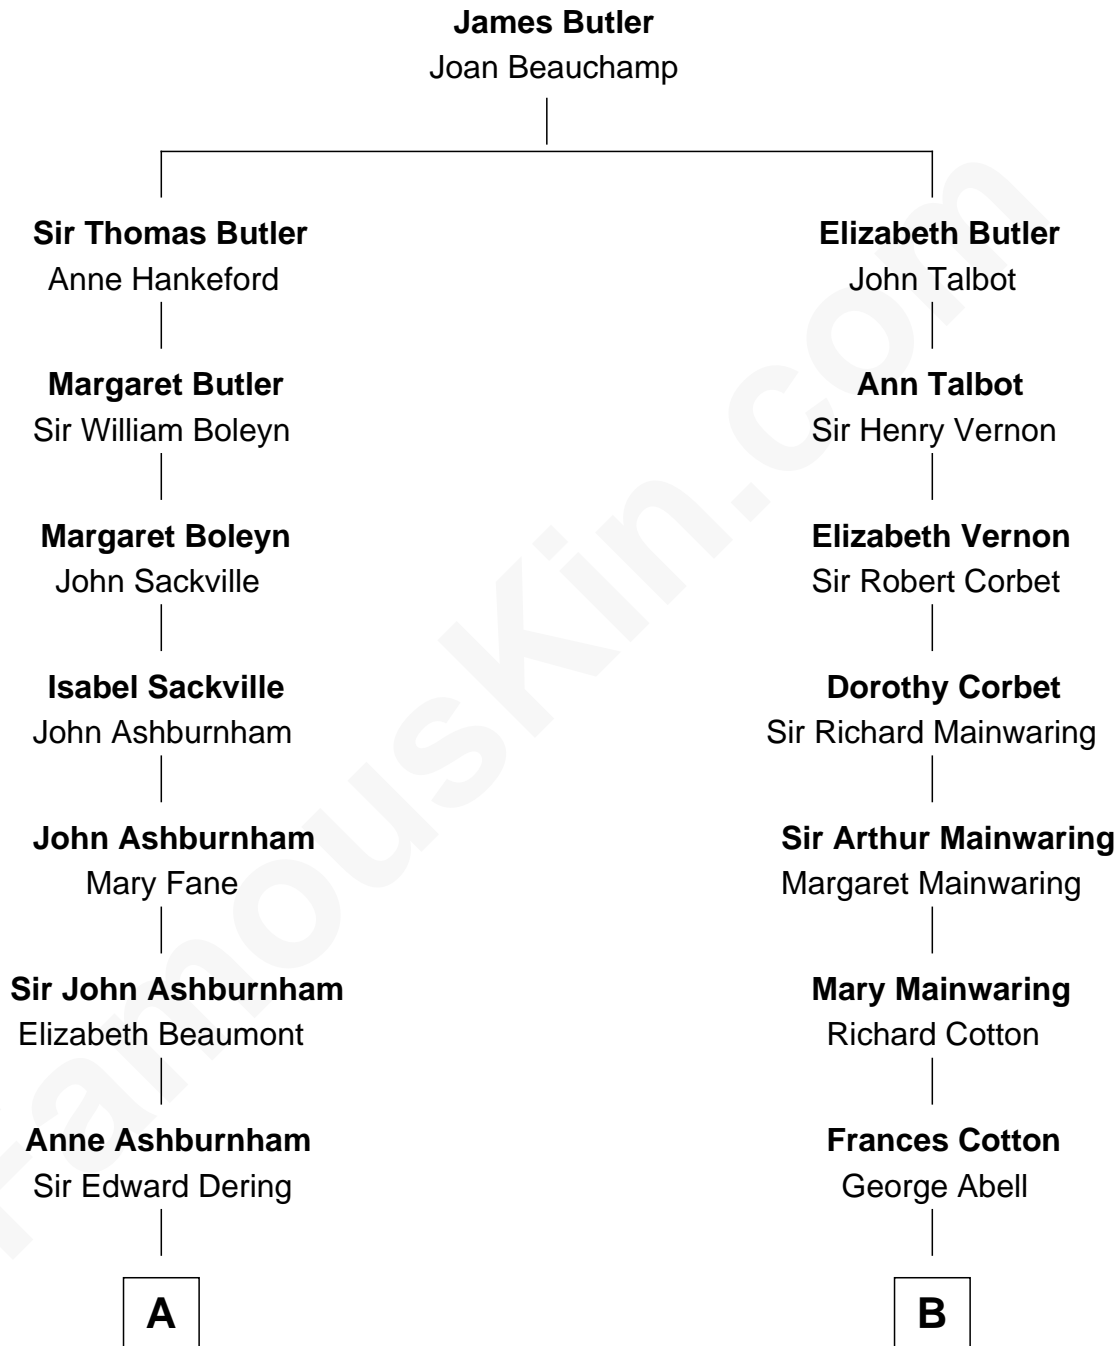

FamousKin.com

Relationship Chart of

Camilla Parker Bowles

Queen Consort of the United Kingdom

16th cousin 1 time removed of

Allen Dulles

5th Director of the C.I.A.

Camilla Parker Bowles photo by [Agência Brasil](#) ([CC BY 3.0 BRAZIL](#))