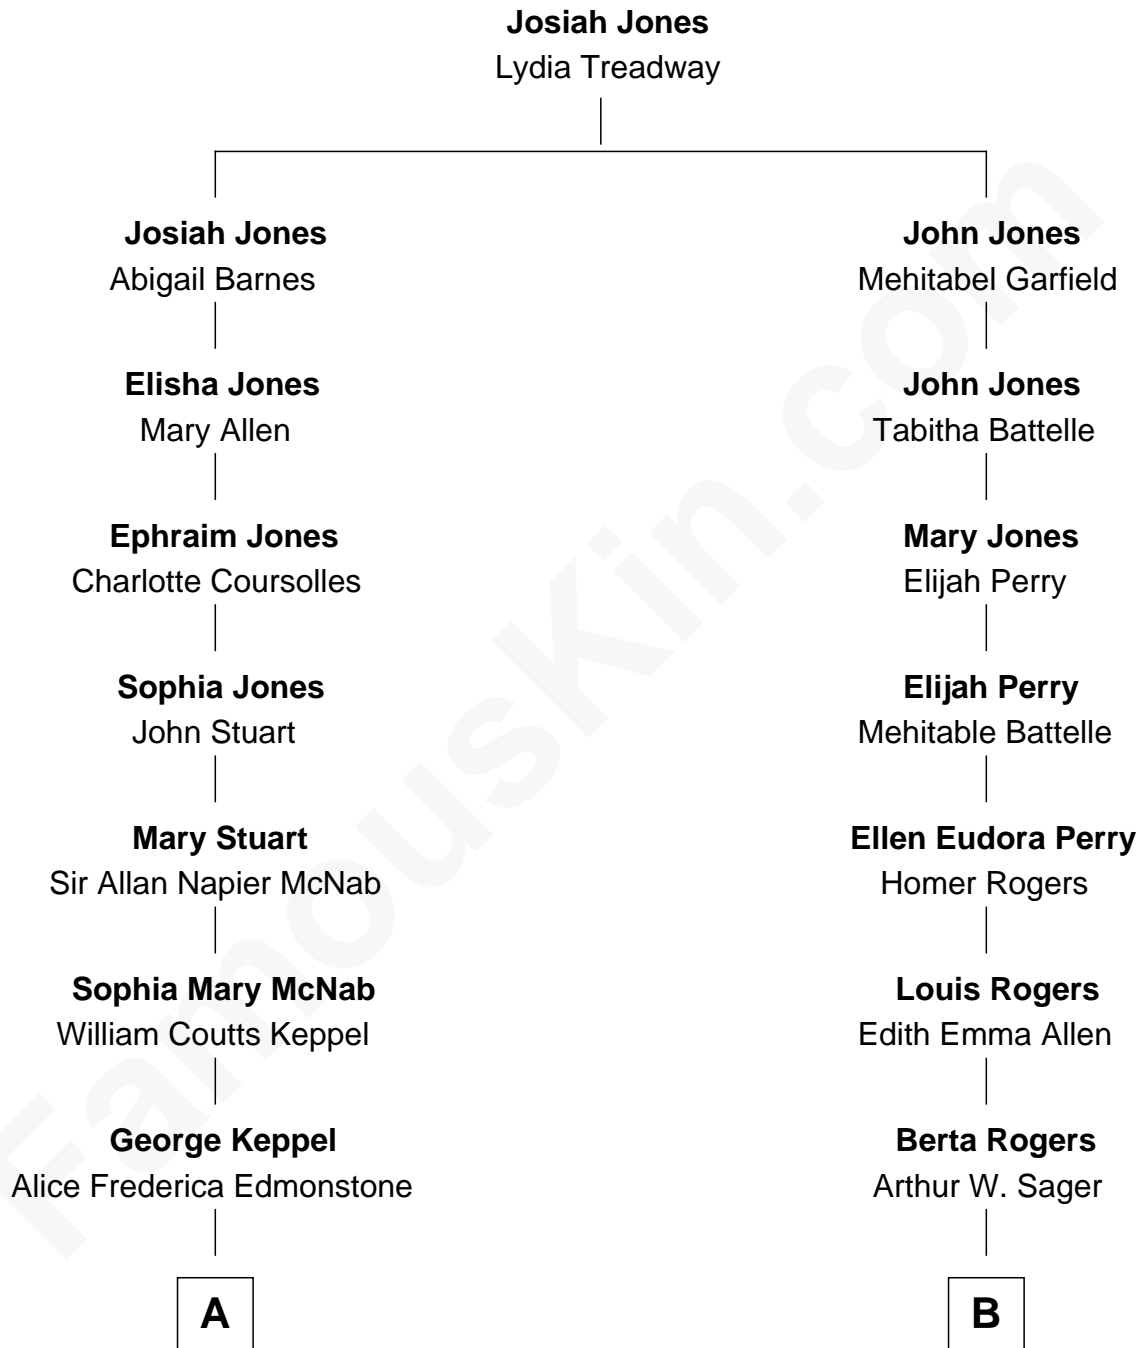

FamousKin.com

Relationship Chart of

Camilla Parker Bowles

Queen Consort of the United Kingdom

8th cousin 1 time removed of

Seth MacFarlane

Actor, Animator, Writer and Producer

FamousKin.com