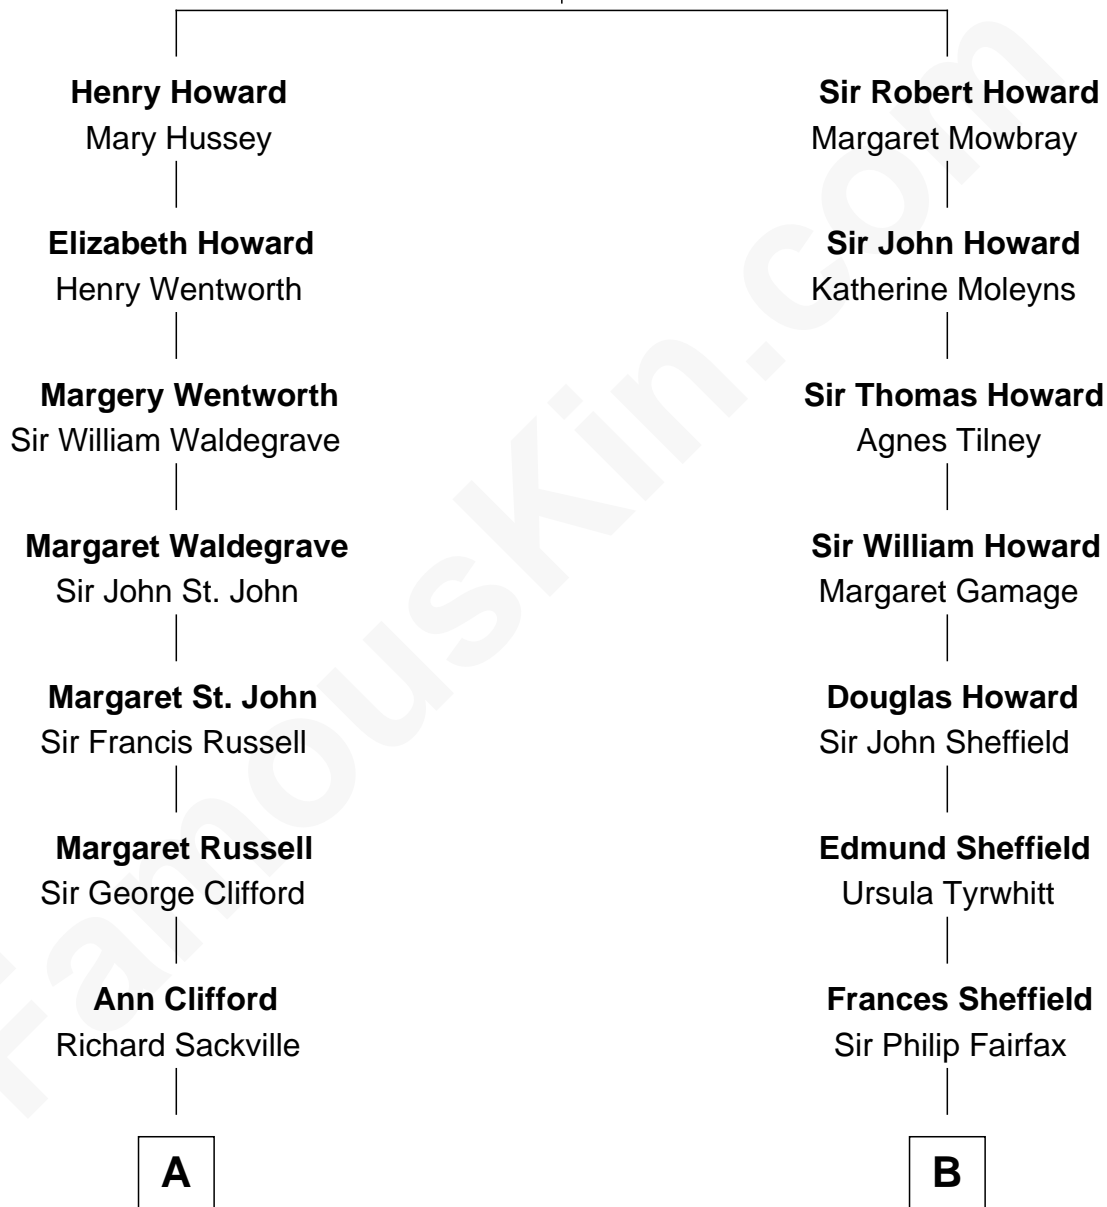

FamousKin.com

Relationship Chart of

Camilla Parker Bowles

Queen Consort of the United Kingdom

17th cousin 2 times removed of

Ellen DeGeneres

Comedienne and TV Personality

Sir John Howard

Alice Tendring

C

Elliot Everett DeGeneres

Ruth Elodie Martin

Elliot Everett DeGeneres

Betty Jane Pfeffer

Ellen DeGeneres

Comedienne and TV Personality