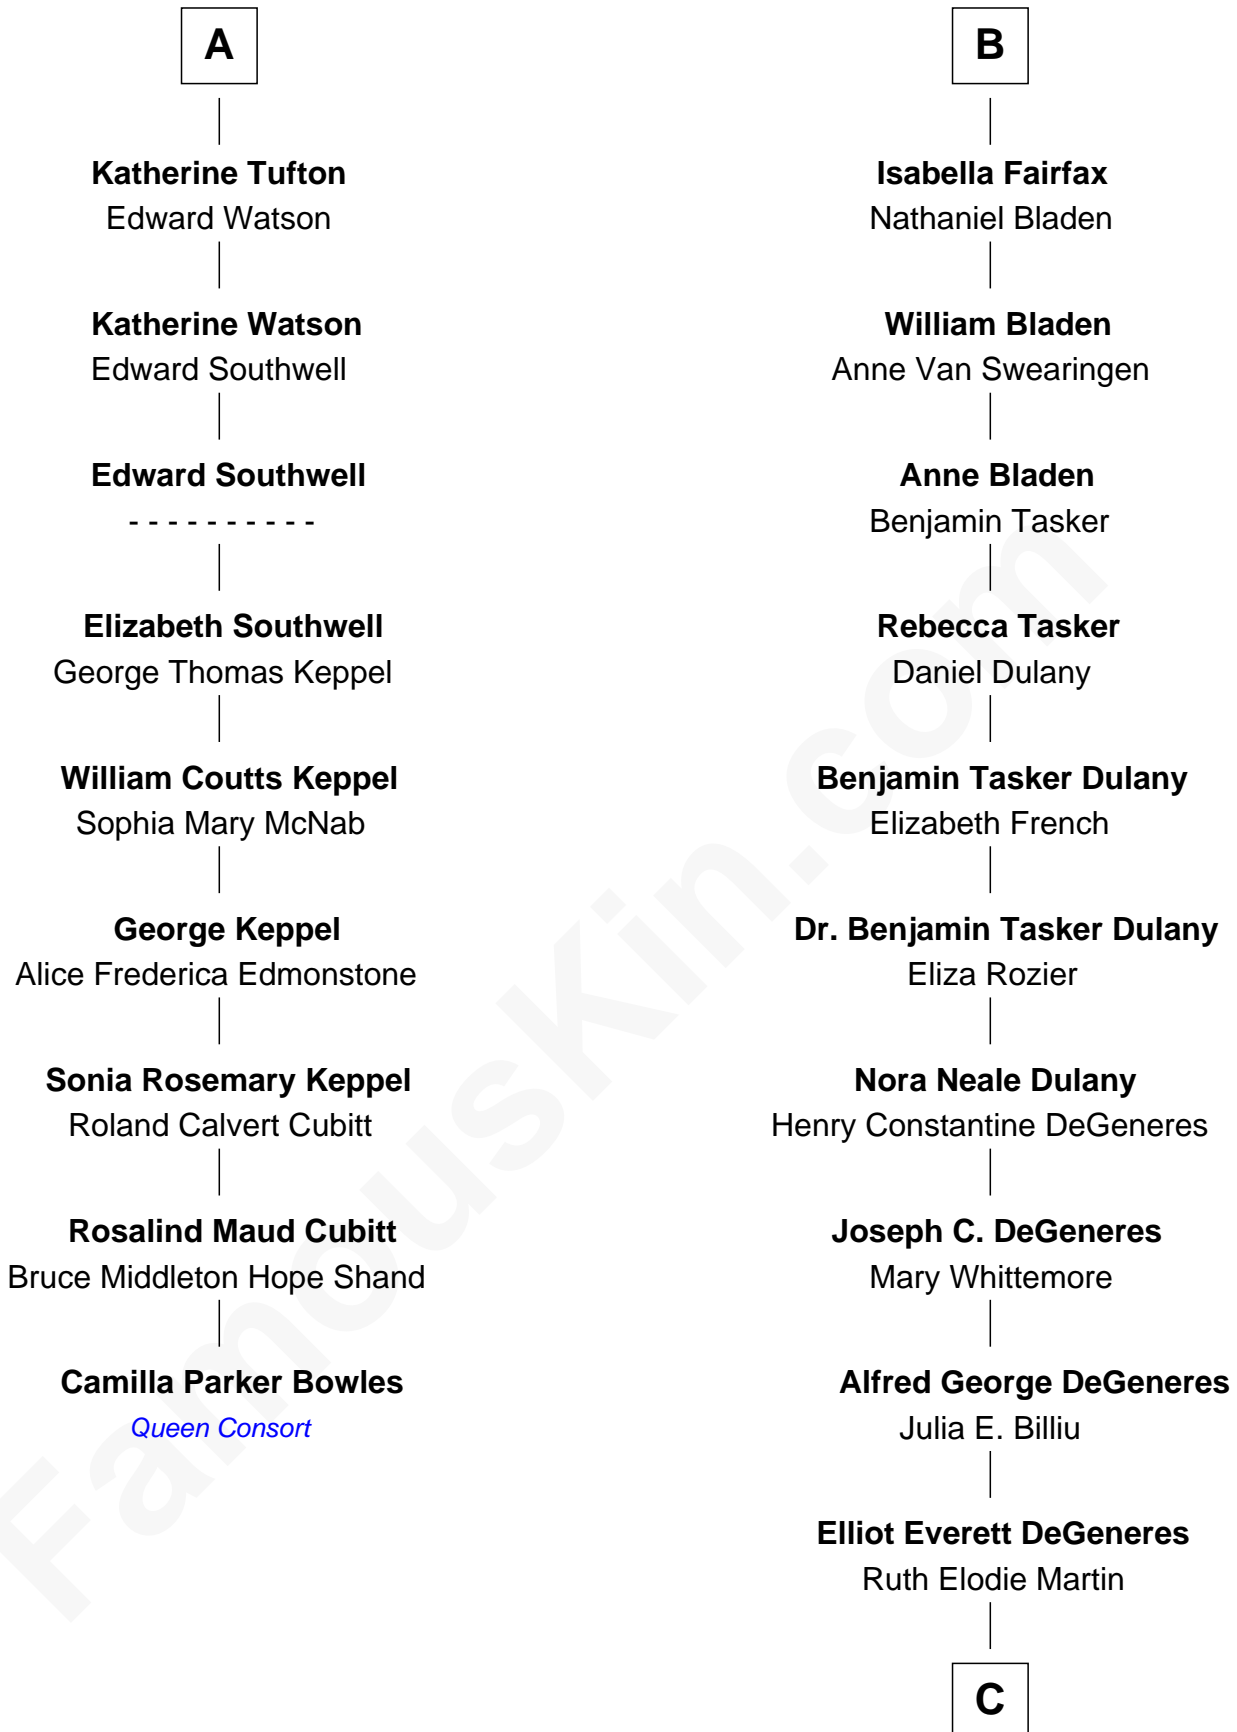

FamousKin.com

Relationship Chart of

Camilla Parker Bowles

Queen Consort of the United Kingdom

15th cousin 3 times removed of

Ellen DeGeneres

Comedienne and TV Personality

C

Elliot Everett DeGeneres

Betty Jane Pfeffer

Ellen DeGeneres

Comedienne and TV Personality

FamousKin.com