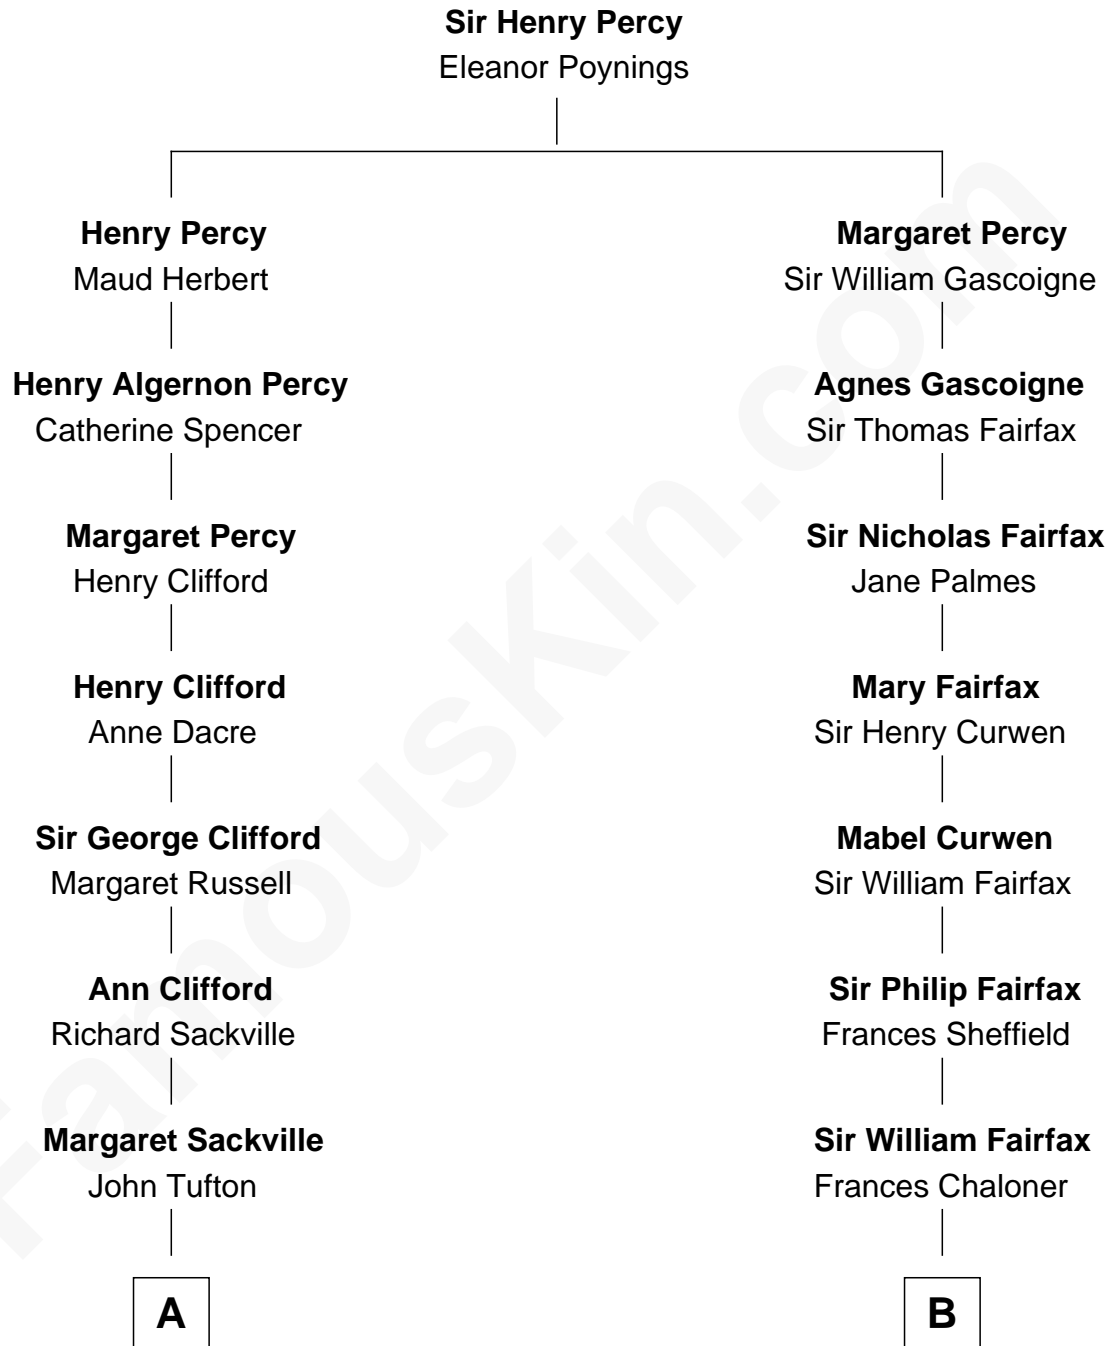

FamousKin.com

Relationship Chart of

Camilla Parker Bowles

Queen Consort of the United Kingdom

16th cousin 2 times removed of

Ellen DeGeneres

Comedienne and TV Personality

C

Elliot Everett DeGeneres

Betty Jane Pfeffer

Ellen DeGeneres

Comedienne and TV Personality

FamousKin.com