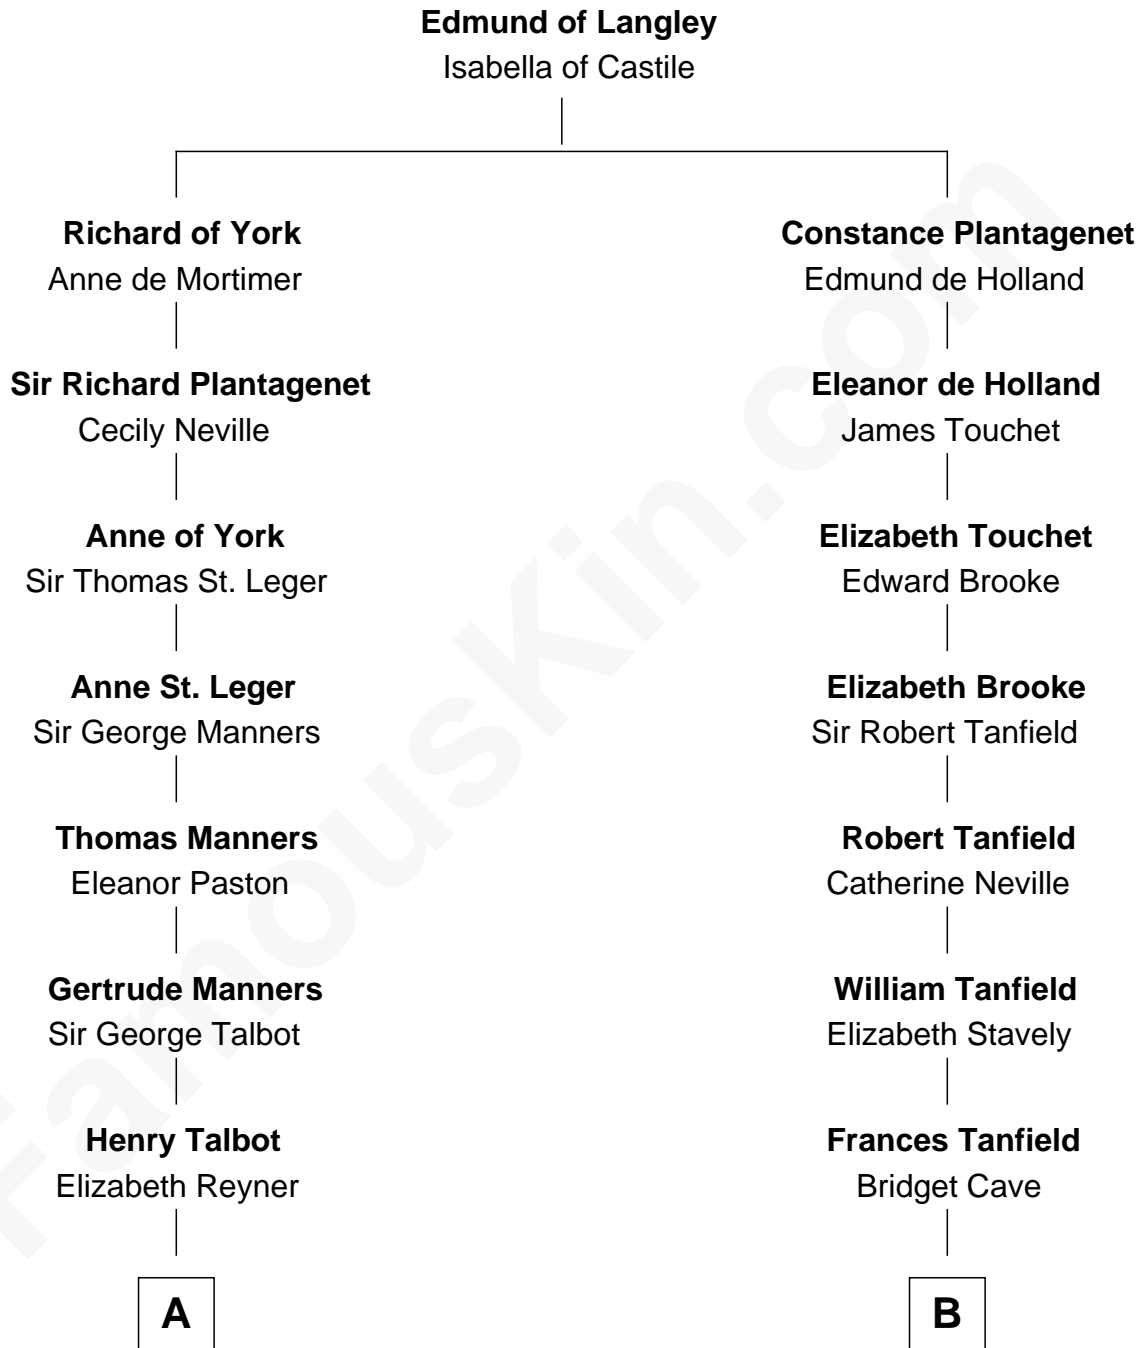

FamousKin.com

Relationship Chart of

Camilla Parker Bowles

Queen Consort of the United Kingdom

18th cousin 1 time removed of

Upton Sinclair

Pulitzer Prize Winning Novelist

FamousKin.com