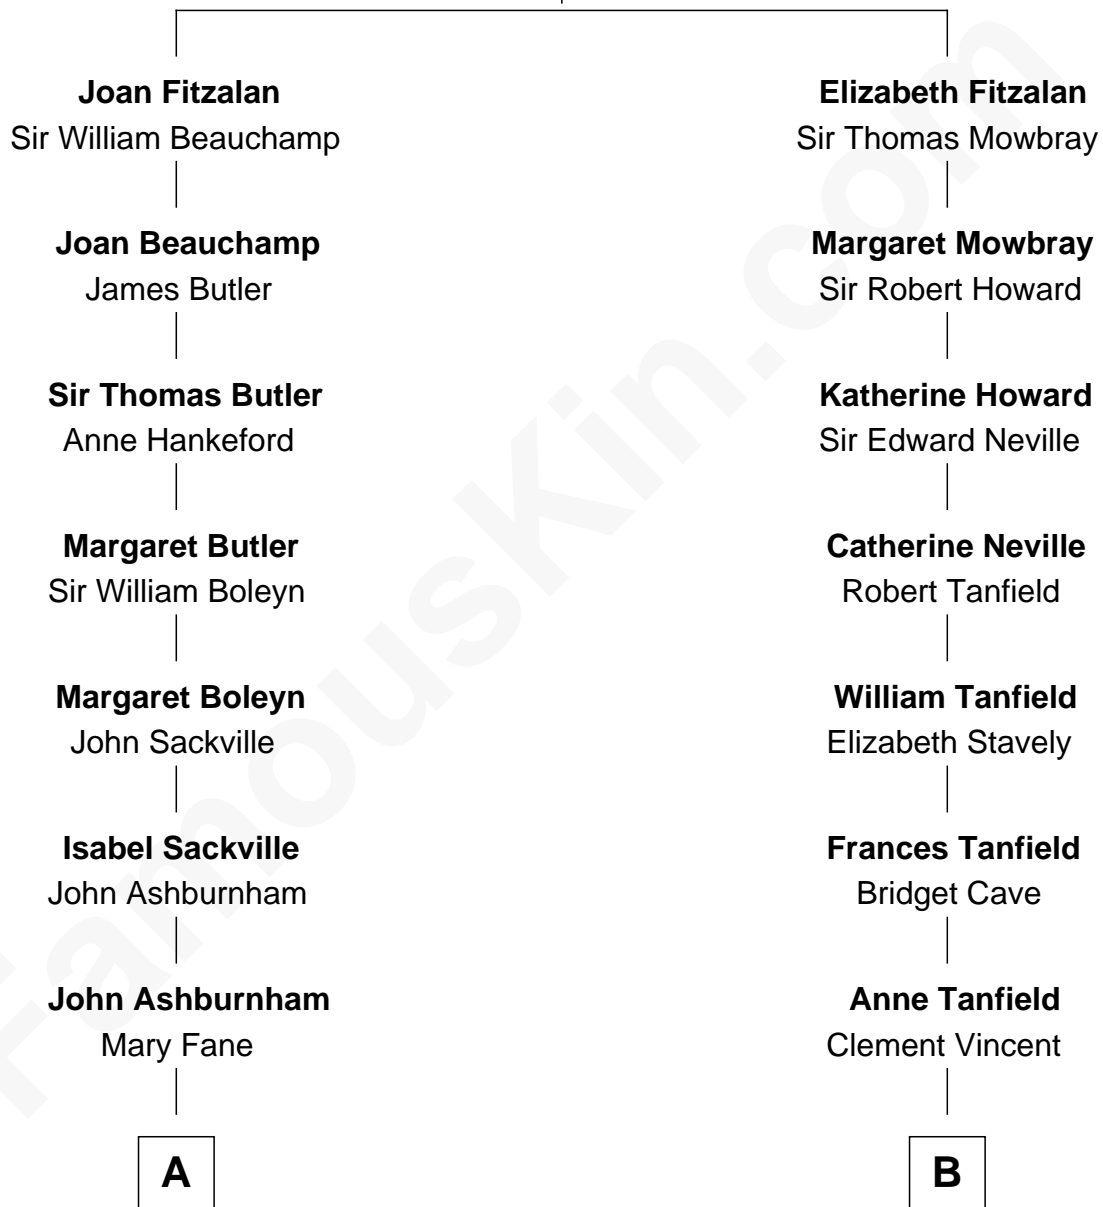

Sir Richard Fitzalan

Elizabeth de Bohun