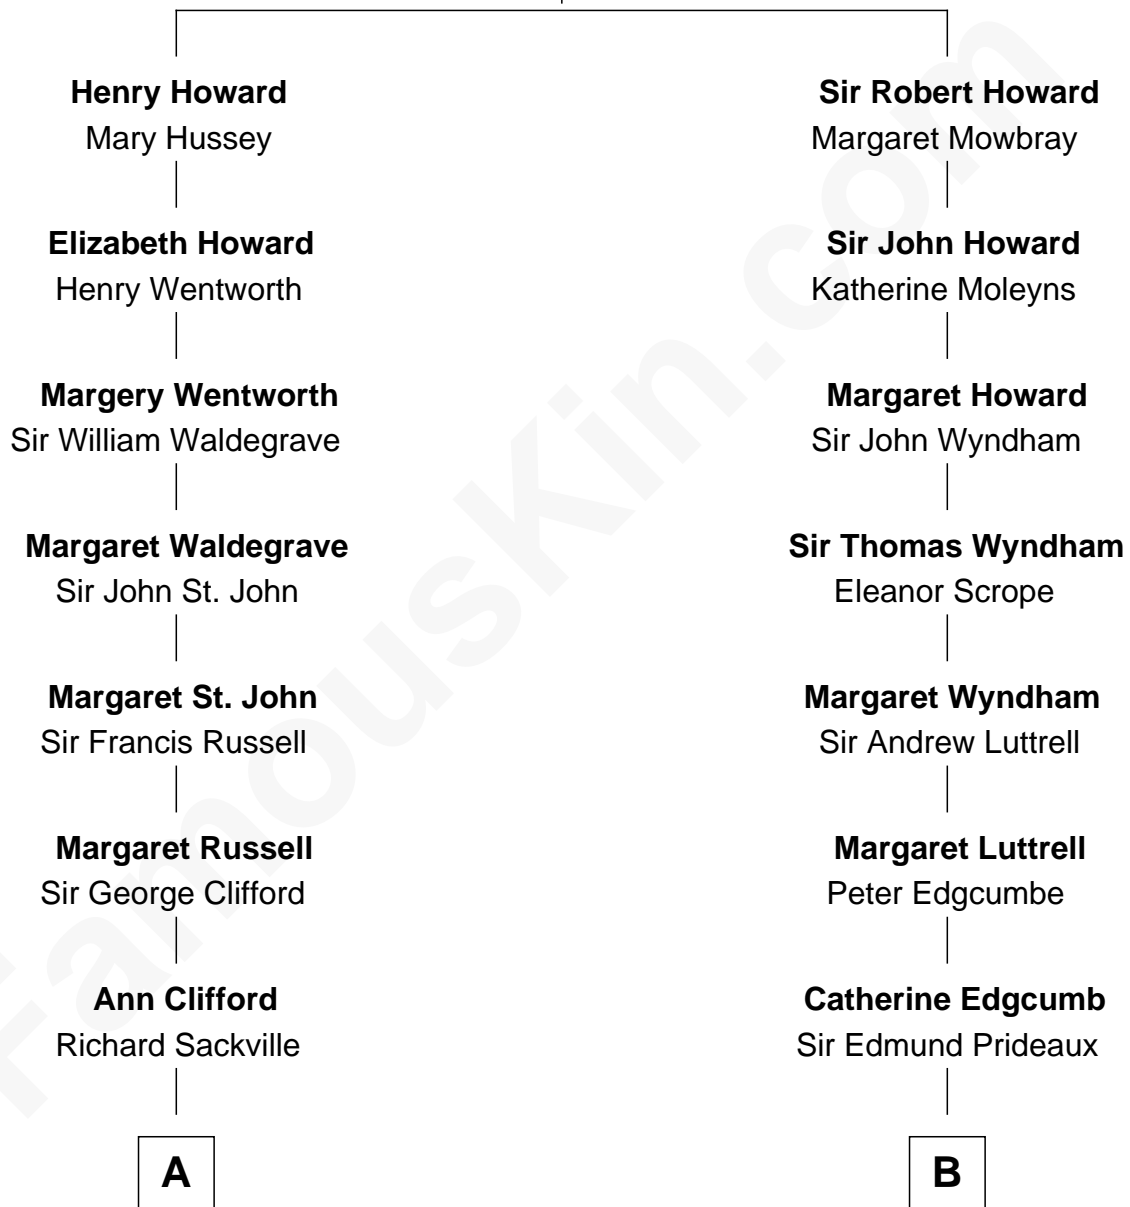

FamousKin.com

Relationship Chart of

Camilla Parker Bowles

Queen Consort of the United Kingdom

17th cousin 1 time removed of

Guy Ritchie
British Filmmaker

Sir John Howard
Alice Tendring

C

John Vivian Ritchie
Amber Mary Parkinson

Guy Ritchie
British Filmmaker

FamousKin.com