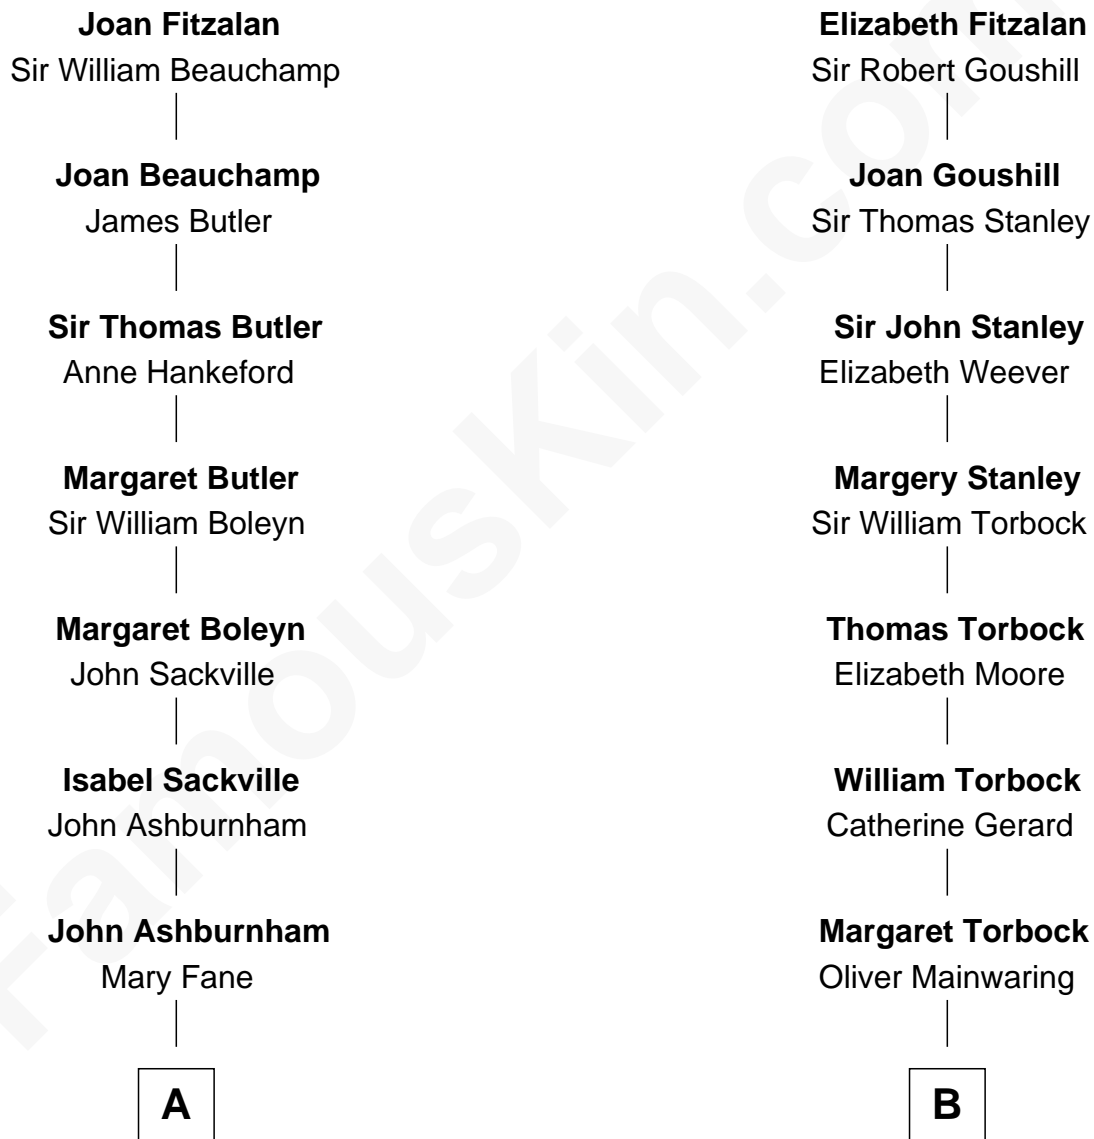

Sir Richard Fitzalan

Elizabeth de Bohun