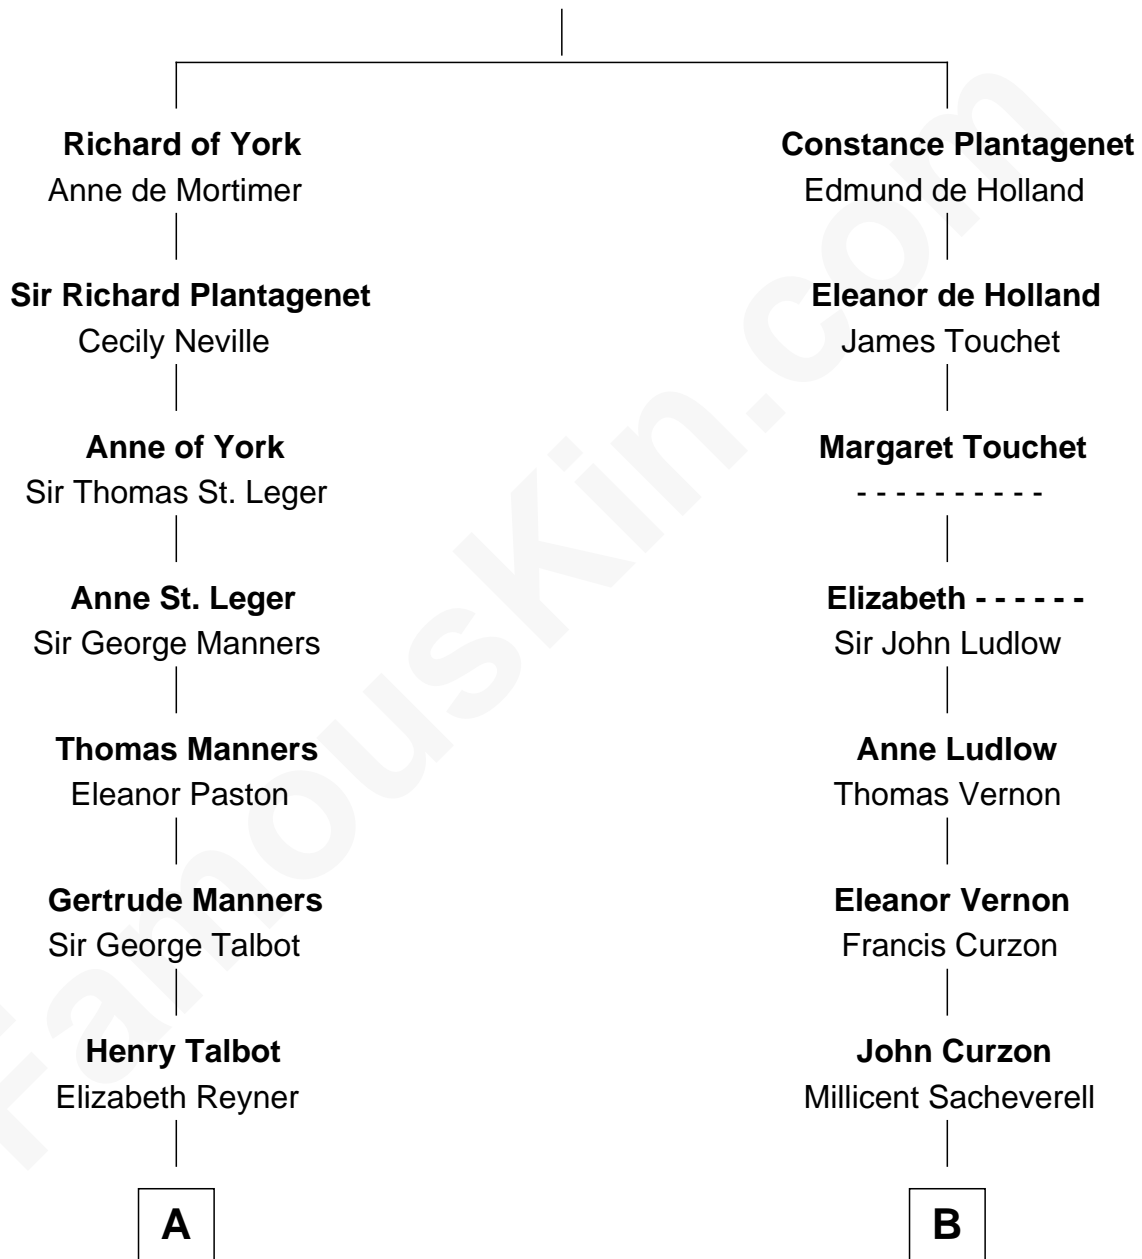

## Relationship Chart of

### Camilla Parker Bowles

Queen Consort of the United Kingdom

18th cousin 1 time removed of

**Oliver Platt**  
Movie Actor

**Edmund of Langley**  
Isabella of Castile

**C**

**Rosalind Maud Cubitt**  
Bruce Middleton Hope Shand

**Camilla Parker Bowles**  
*Queen Consort*

**D**

**Eileen Burden**  
Walter Maynard

**Sheila Maynard**  
Nicholas Platt

**Oliver Platt**  
*Movie Actor*

FamousKin.com