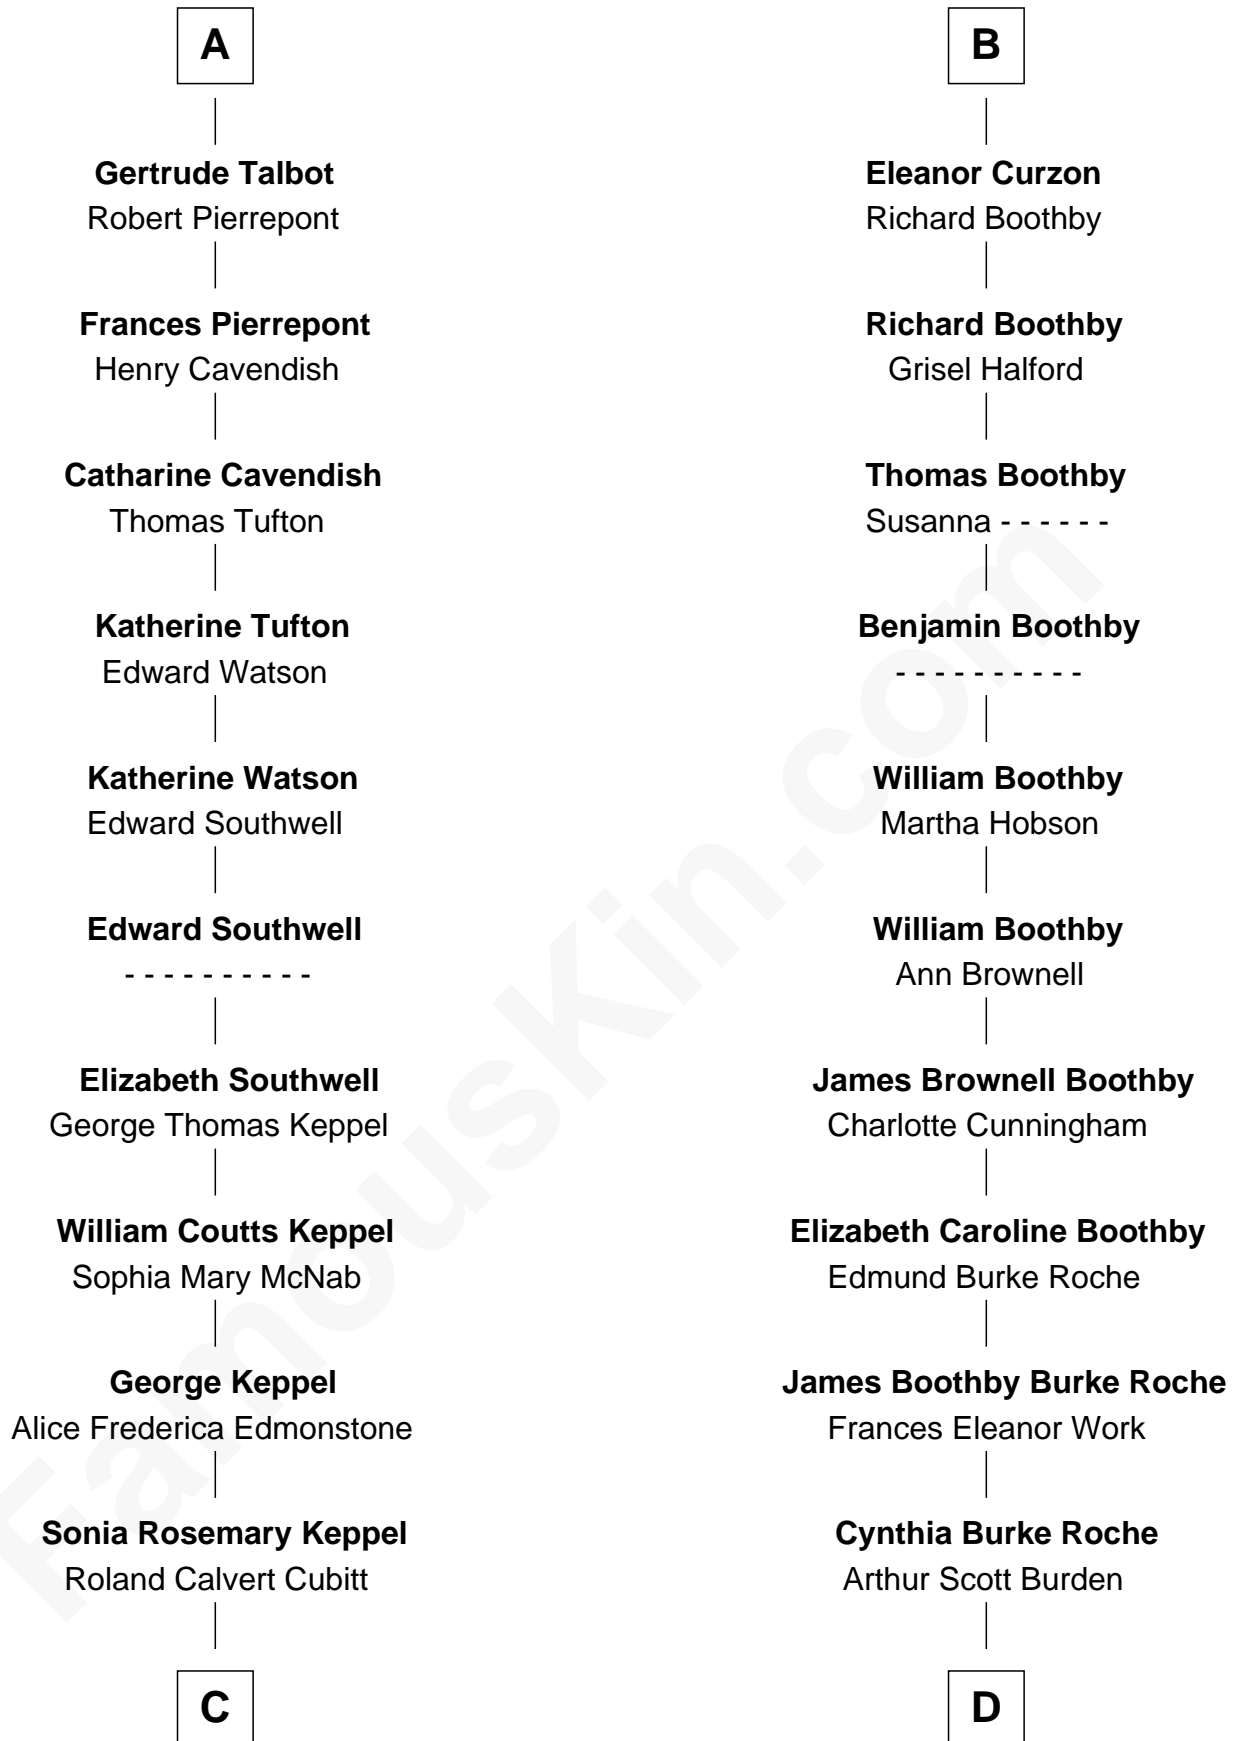

## Relationship Chart of

### Camilla Parker Bowles

Queen Consort of the United Kingdom

18th cousin 1 time removed of

**Oliver Platt**  
Movie Actor

**Edmund of Langley**  
Isabella of Castile

**C**

**Rosalind Maud Cubitt**  
Bruce Middleton Hope Shand