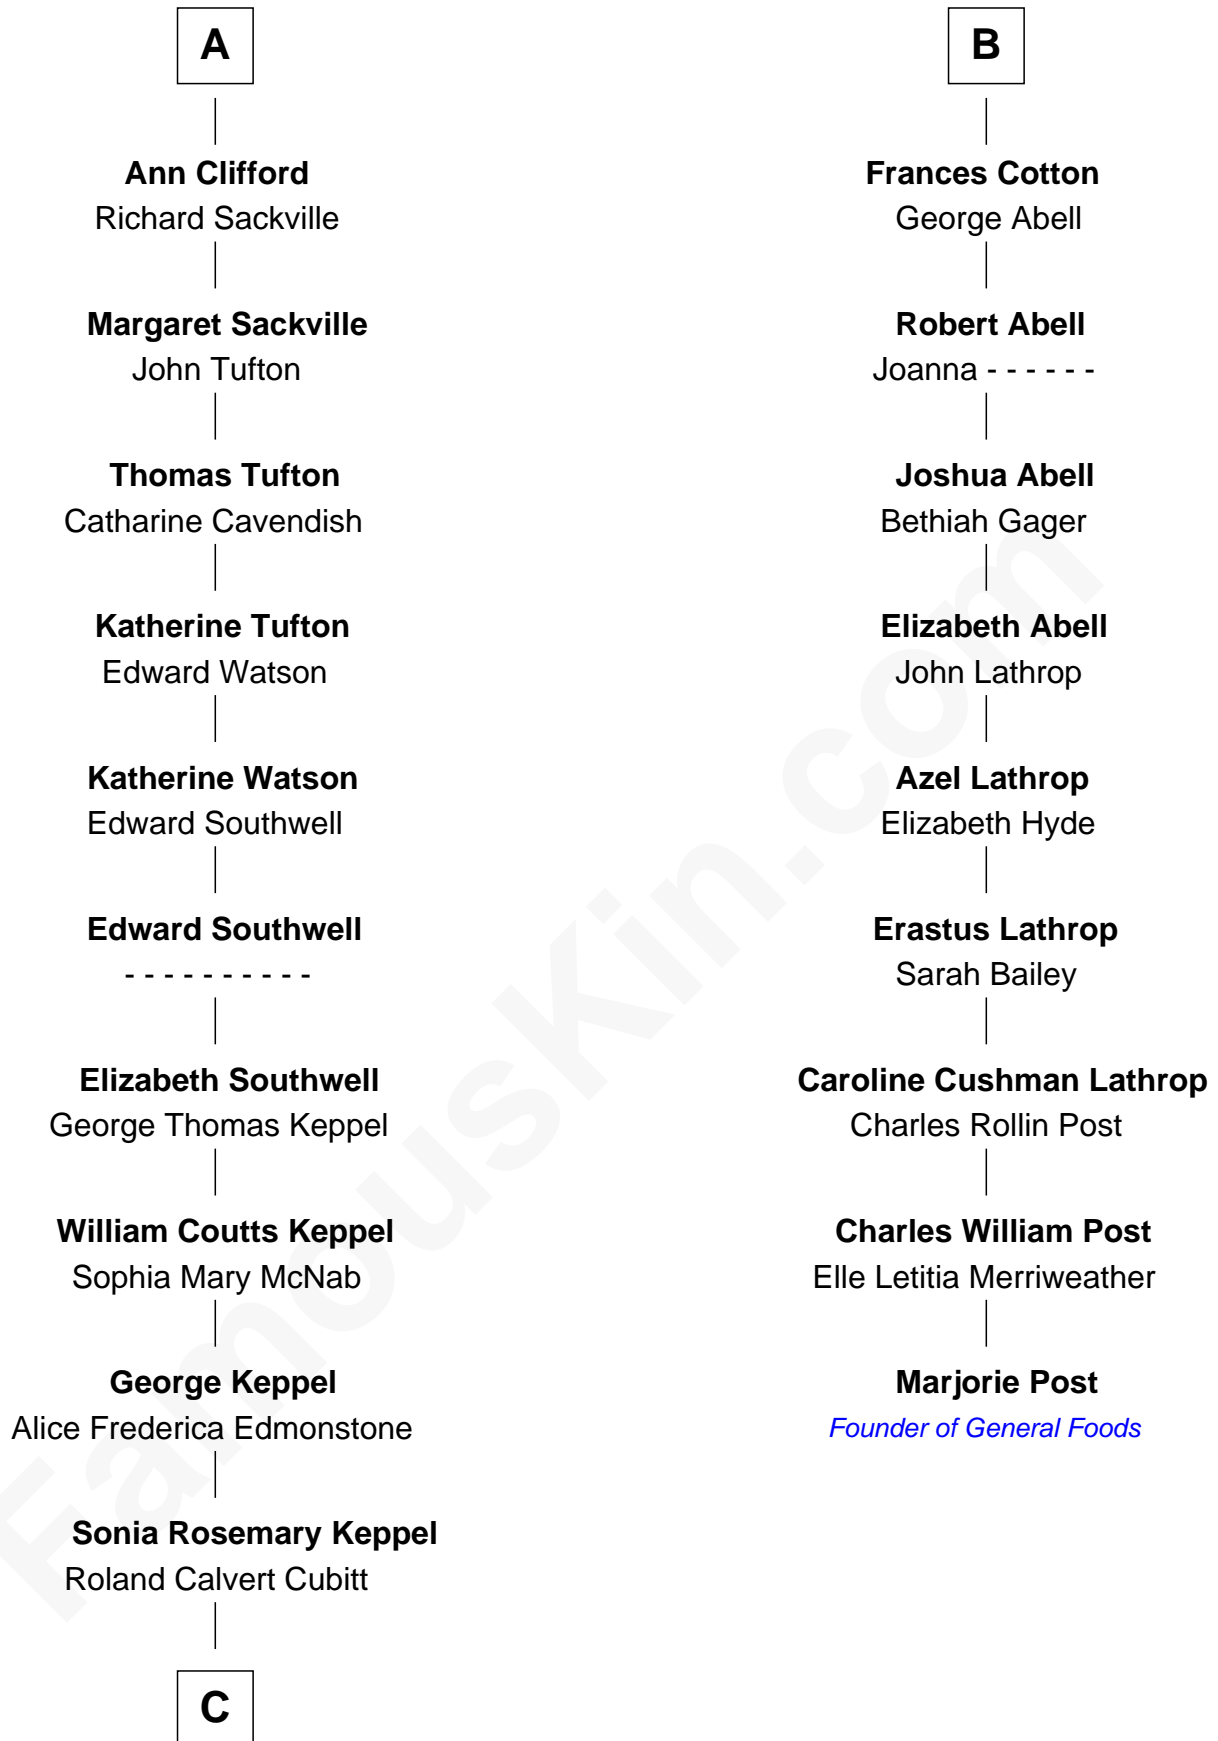

FamousKin.com
Relationship Chart of
Camilla Parker Bowles

Queen Consort of the United Kingdom

15th cousin 3 times removed of

Marjorie Post

Founder of General Foods

Sir Philip le Despencer

Elizabeth - - - - -

Sir Philip le Despencer

Elizabeth de Tibetot

Margery Despencer

Sir Roger Wentworth

Henry Wentworth

Elizabeth Howard

Margery Wentworth

Sir William Waldegrave

Margaret Waldegrave

Sir John St. John

Margaret St. John

Sir Francis Russell

Margaret Russell

Sir George Clifford

A

Alice le Despenser

John Cotton

Sir George Cotton

Mary Onley

Richard Cotton

Mary Mainwaring

B

C

Rosalind Maud Cubitt
Bruce Middleton Hope Shand