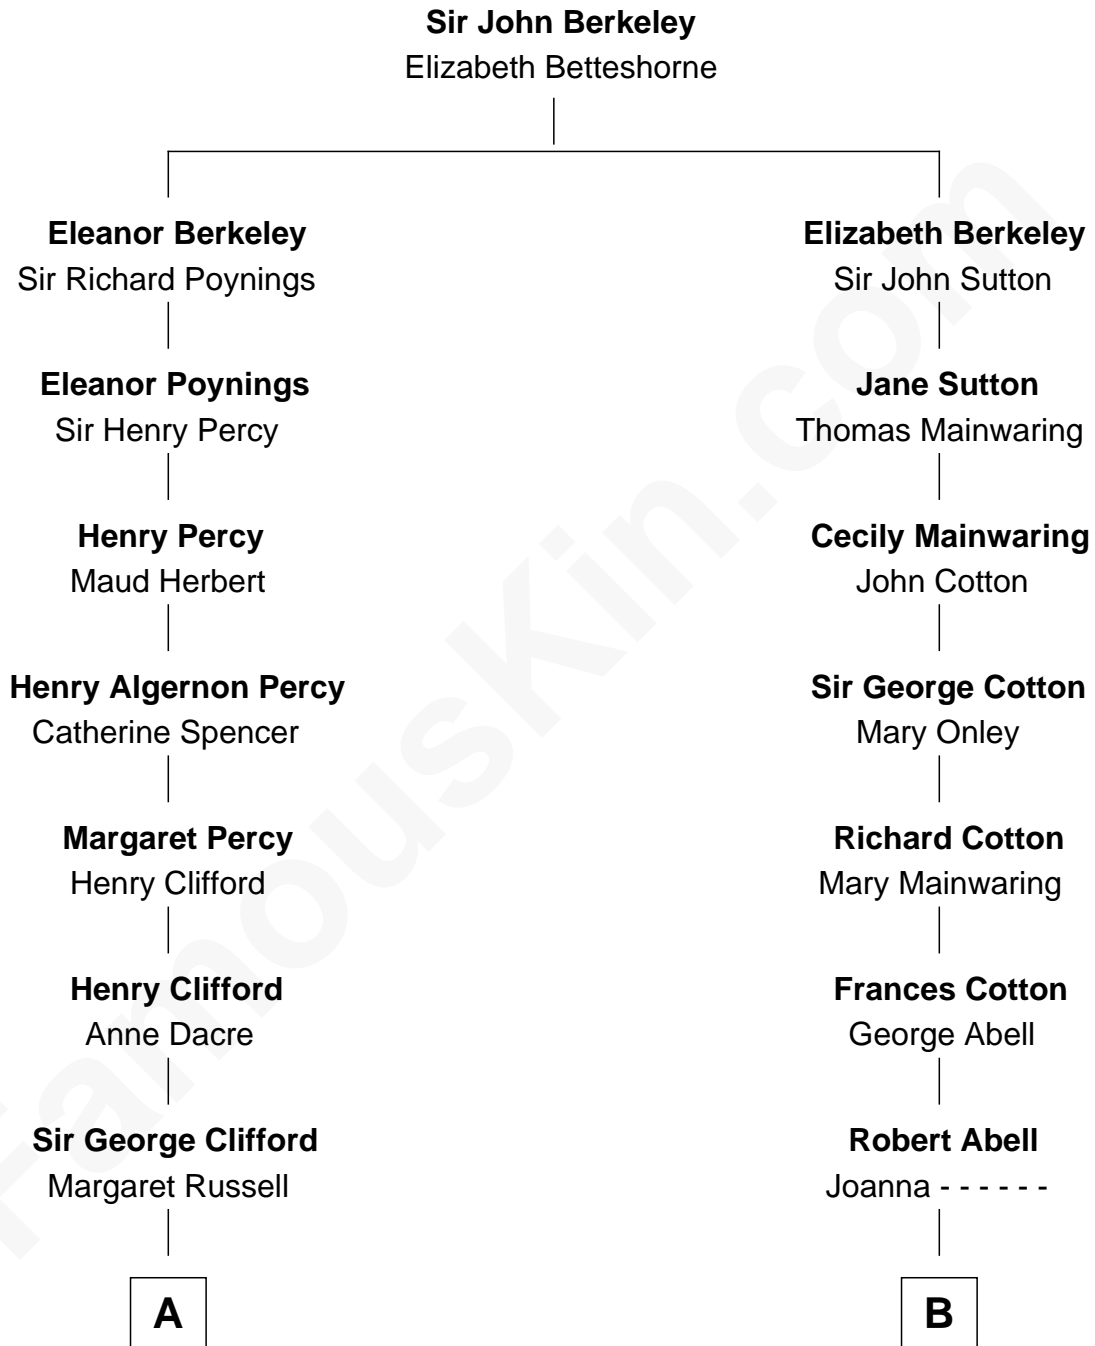

FamousKin.com

Relationship Chart of

Camilla Parker Bowles

Queen Consort of the United Kingdom

12th cousin 6 times removed of

C. W. Post

Founder of Post Cereals

C

Rosalind Maud Cubitt
Bruce Middleton Hope Shand

Camilla Parker Bowles
Queen Consort

FamousKin.com