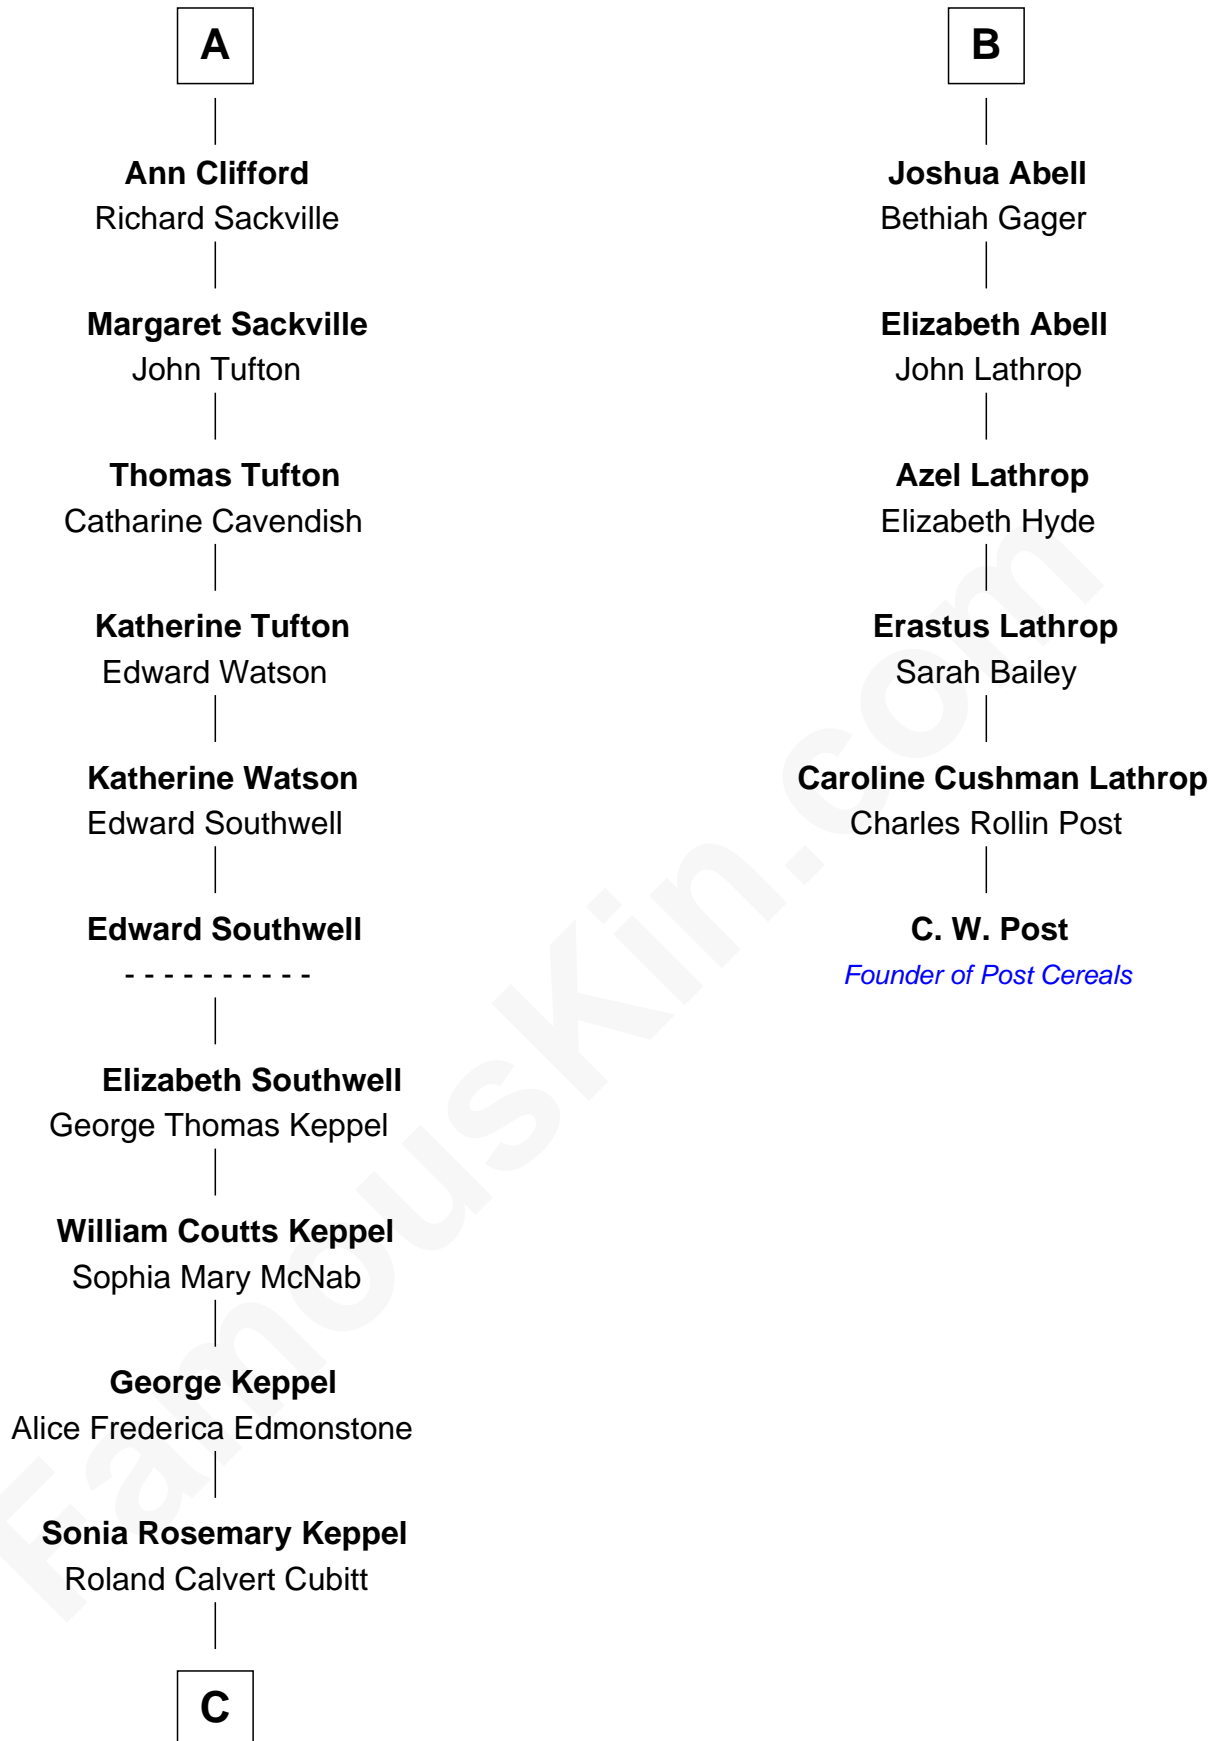

FamousKin.com

Relationship Chart of

Camilla Parker Bowles

Queen Consort of the United Kingdom

12th cousin 6 times removed of

C. W. Post

Founder of Post Cereals

C

Rosalind Maud Cubitt
Bruce Middleton Hope Shand

Camilla Parker Bowles
Queen Consort

FamousKin.com