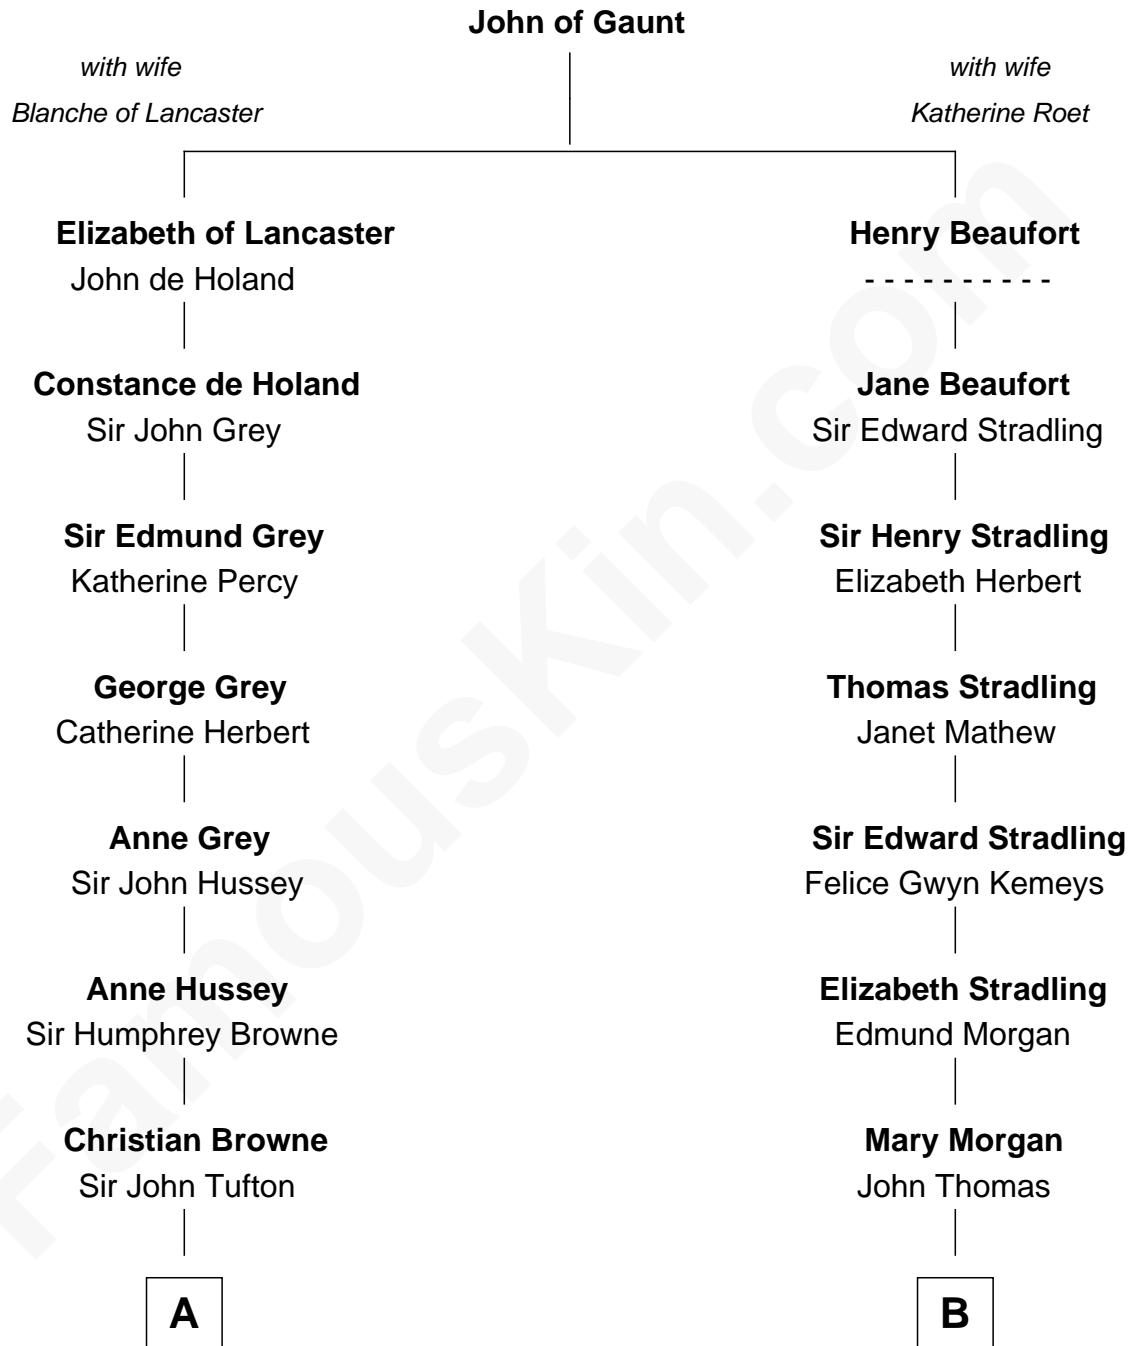

FamousKin.com

Relationship Chart of

Camilla Parker Bowles

Queen Consort of the United Kingdom

18th cousin 2 times removed of

Sally Ride

1st American Woman in Space

C

Rosalind Maud Cubitt
Bruce Middleton Hope Shand

Camilla Parker Bowles
Queen Consort

D

Charles Everroad Richardson
Blanche Gibson

Jennie Mae Richardson
Thomas Vernam Ride

Dale Burdell Ride
Carol Joyce Anderson

Sally Ride
1st American Woman in Space

FamousKin.com