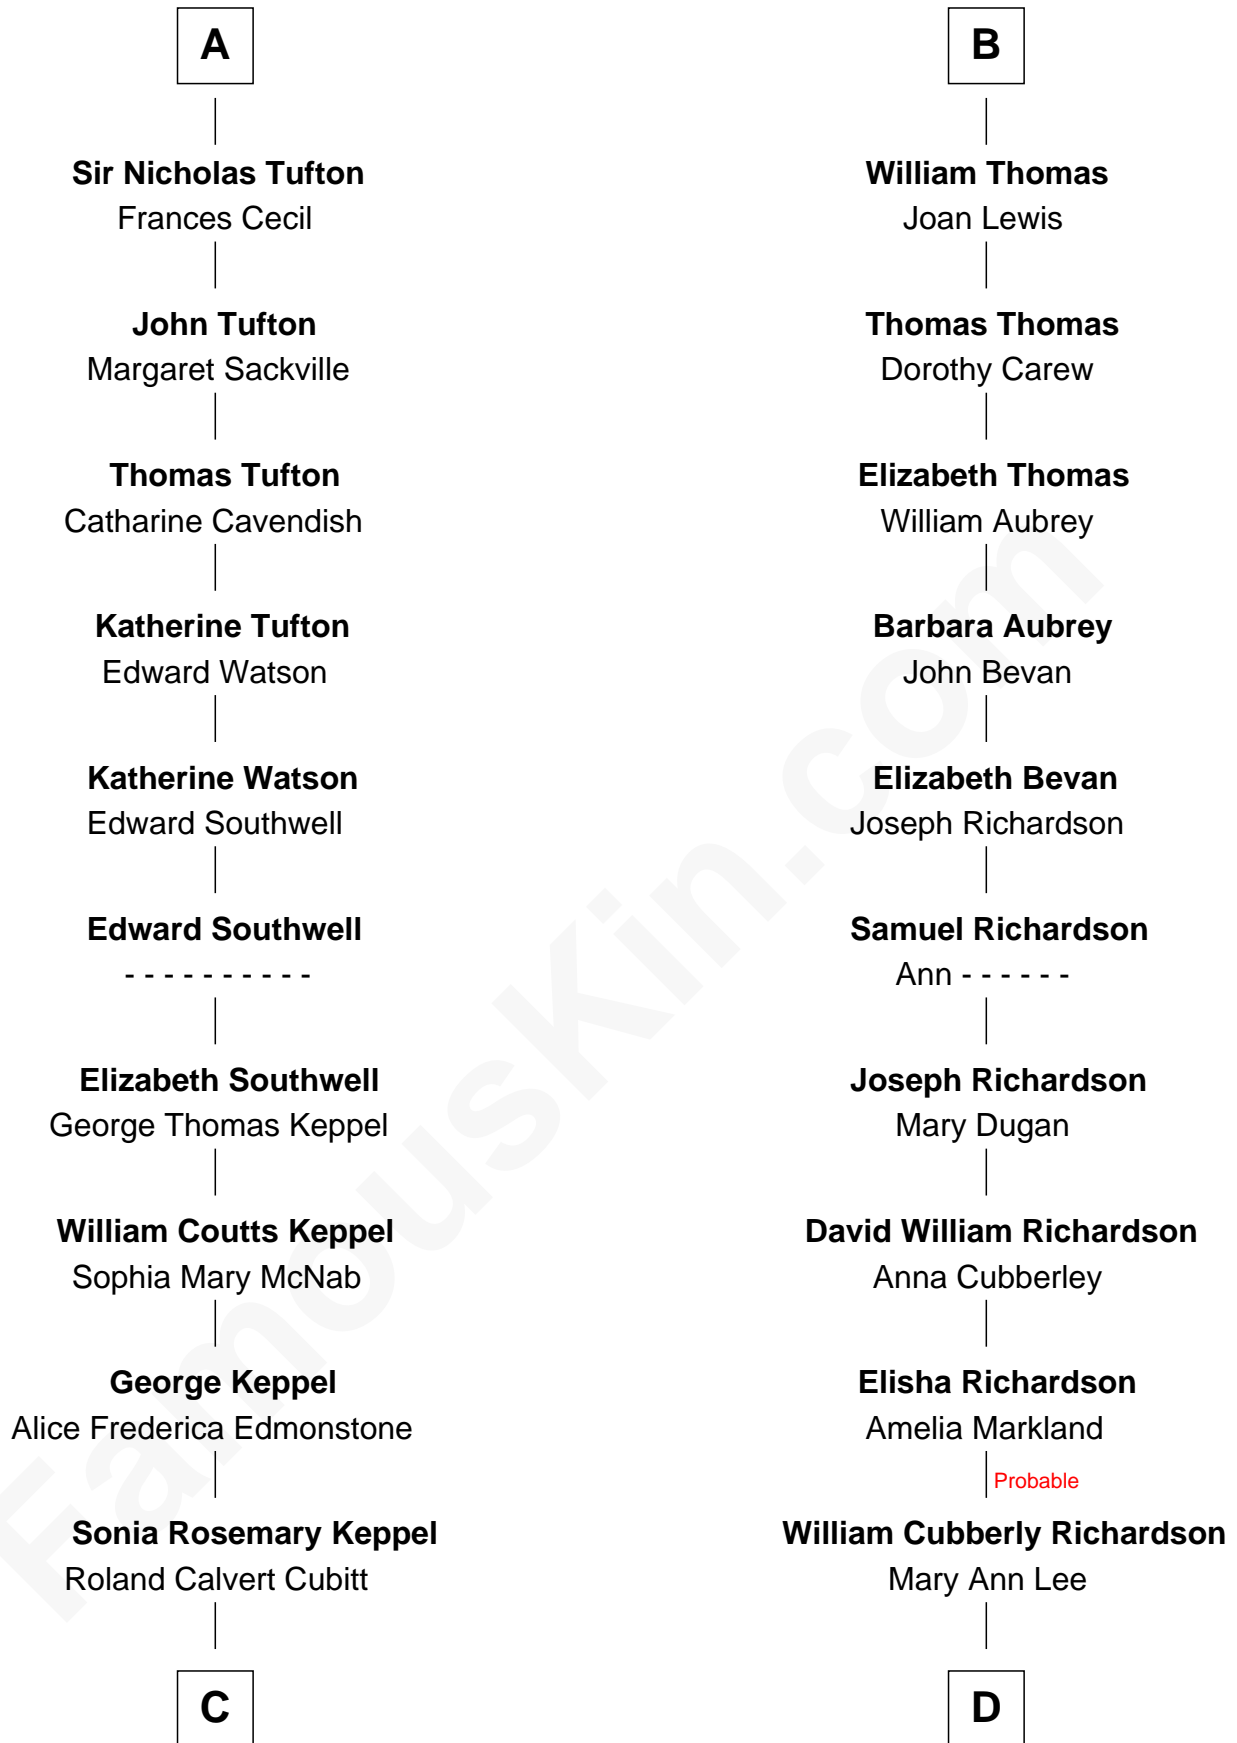

FamousKin.com

Relationship Chart of

Camilla Parker Bowles

Queen Consort of the United Kingdom

18th cousin 2 times removed of

Sally Ride

1st American Woman in Space

C

Rosalind Maud Cubitt
Bruce Middleton Hope Shand

Camilla Parker Bowles
Queen Consort

D

Charles Everroad Richardson
Blanche Gibson

Jennie Mae Richardson
Thomas Vernam Ride

Dale Burdell Ride
Carol Joyce Anderson

Sally Ride
1st American Woman in Space

FamousKin.com